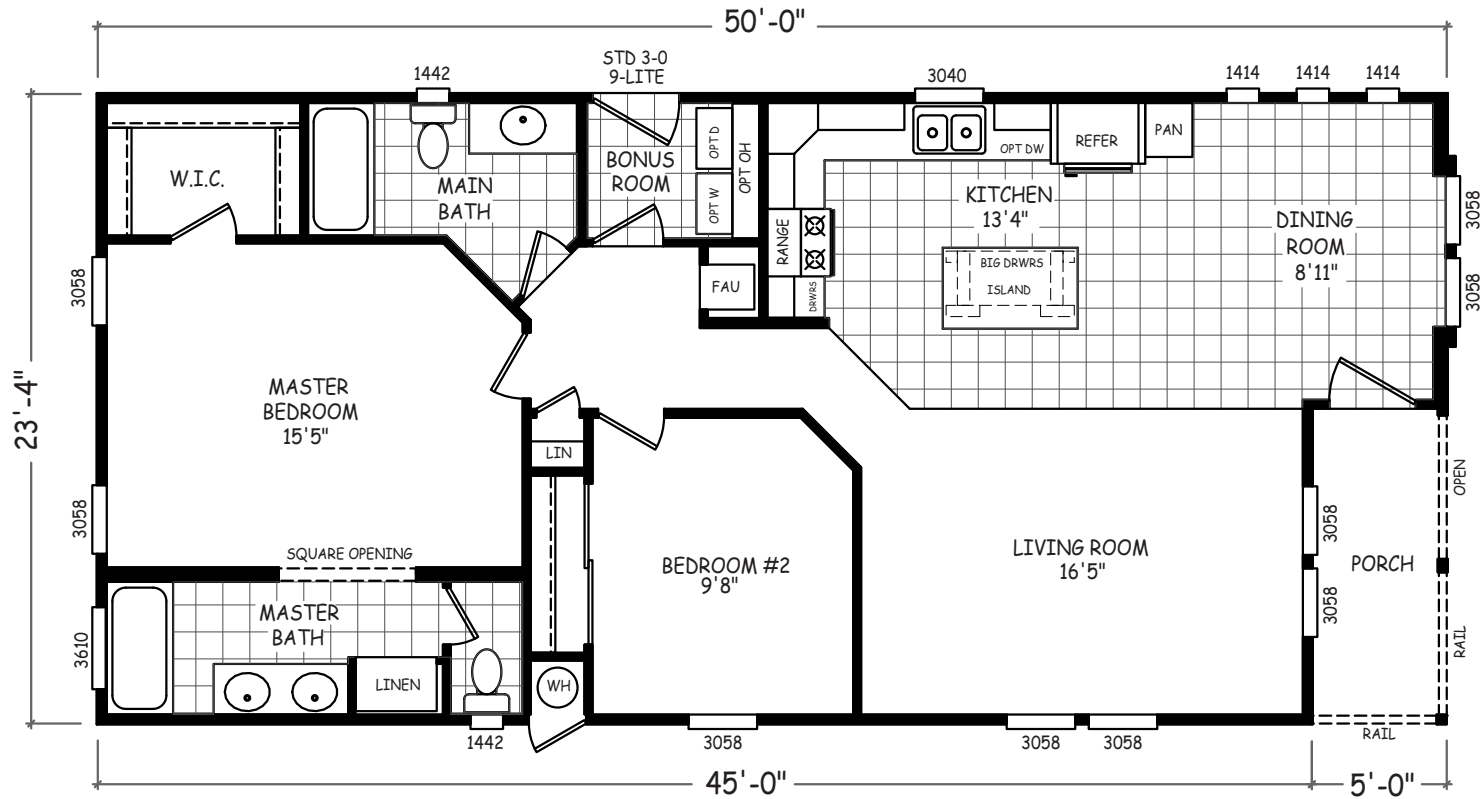

Segura

Sedona Ridge Series

1,167 SQ. FT. (Approximate) 2 Bedroom, 2 Bath

Last Updated: 10-16-20

MOBILE HOMES ON MAIN
 8355 E. Main Street
 Mesa, AZ 85207

MobileHomesOnMain.com | 1-800-750-8796

IMPORTANT: Alta Cima Corp reserves the right to modify, cancel or substitute products or features of this event at any time without prior notice or obligation. Pictures and other promotional materials are representative and may depict or contain floor plans, square footages, elevations, options, upgrades, extra design features, decorations, floor coverings, specialty light fixtures, custom paint and wall coverings, window treatments, landscaping, sound and alarm systems, furnishings, appliances, and other designer/decorator features and amenities that are not included as part of the home and/or may not be available at all locations. Home, pricing and community information is subject to change, and homes to prior sale, at any time without notice or obligation. ©2020 Alta Cima Corp. All rights reserved.