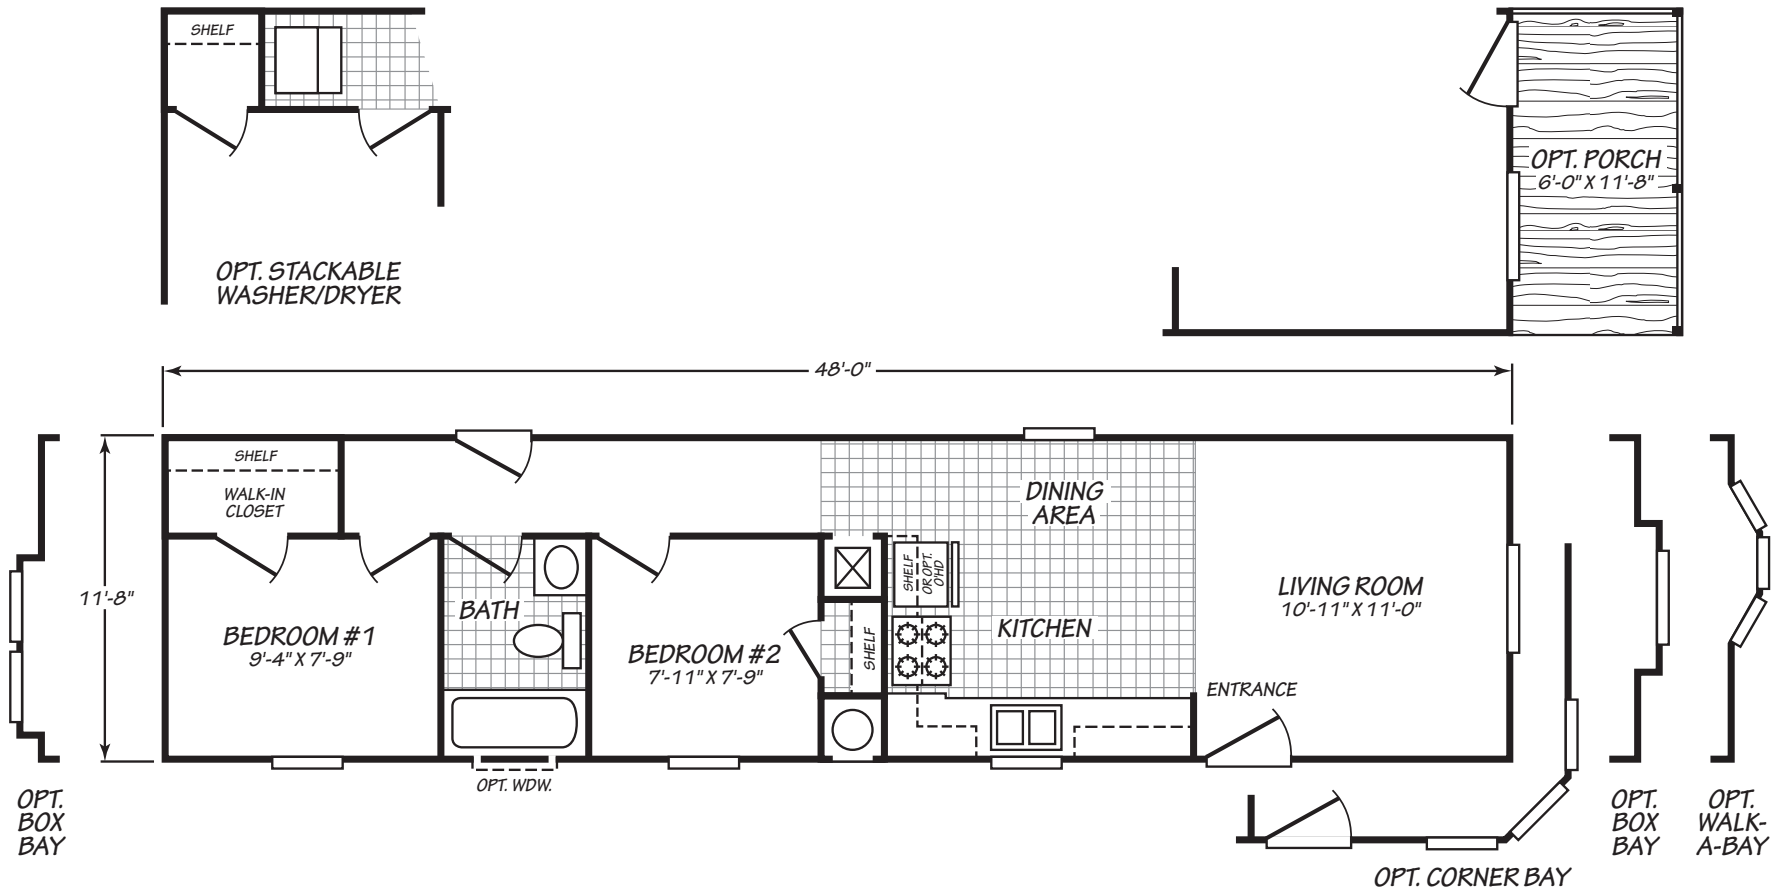

Sequoia

Canyon Lake Series

560 SQ. FT. (Approximate) 2 Bedrooms, 1 Baths

Last Updated: 10-11-24

MOBILE HOMES ON MAIN
8355 E. Main Street
Mesa, AZ 85207

MobileHomesOnMain.com | 1-800-750-8796

IMPORTANT: Alta Cima Corp reserves the right to modify, cancel or substitute products or features of this event at any time without prior notice or obligation. Pictures and other promotional materials are representative and may depict or contain floor plans, square footages, elevations, options, upgrades, extra design features, decorations, floor coverings, specialty light fixtures, custom paint and wall coverings, window treatments, landscaping, sound and alarm systems, furnishings, appliances, and other designer/decorator features and amenities that are not included as part of the home and/or may not be available at all locations. Home, pricing and community information is subject to change, and homes to prior sale, at any time without notice or obligation. ©2020 Alta Cima Corp. All rights reserved.