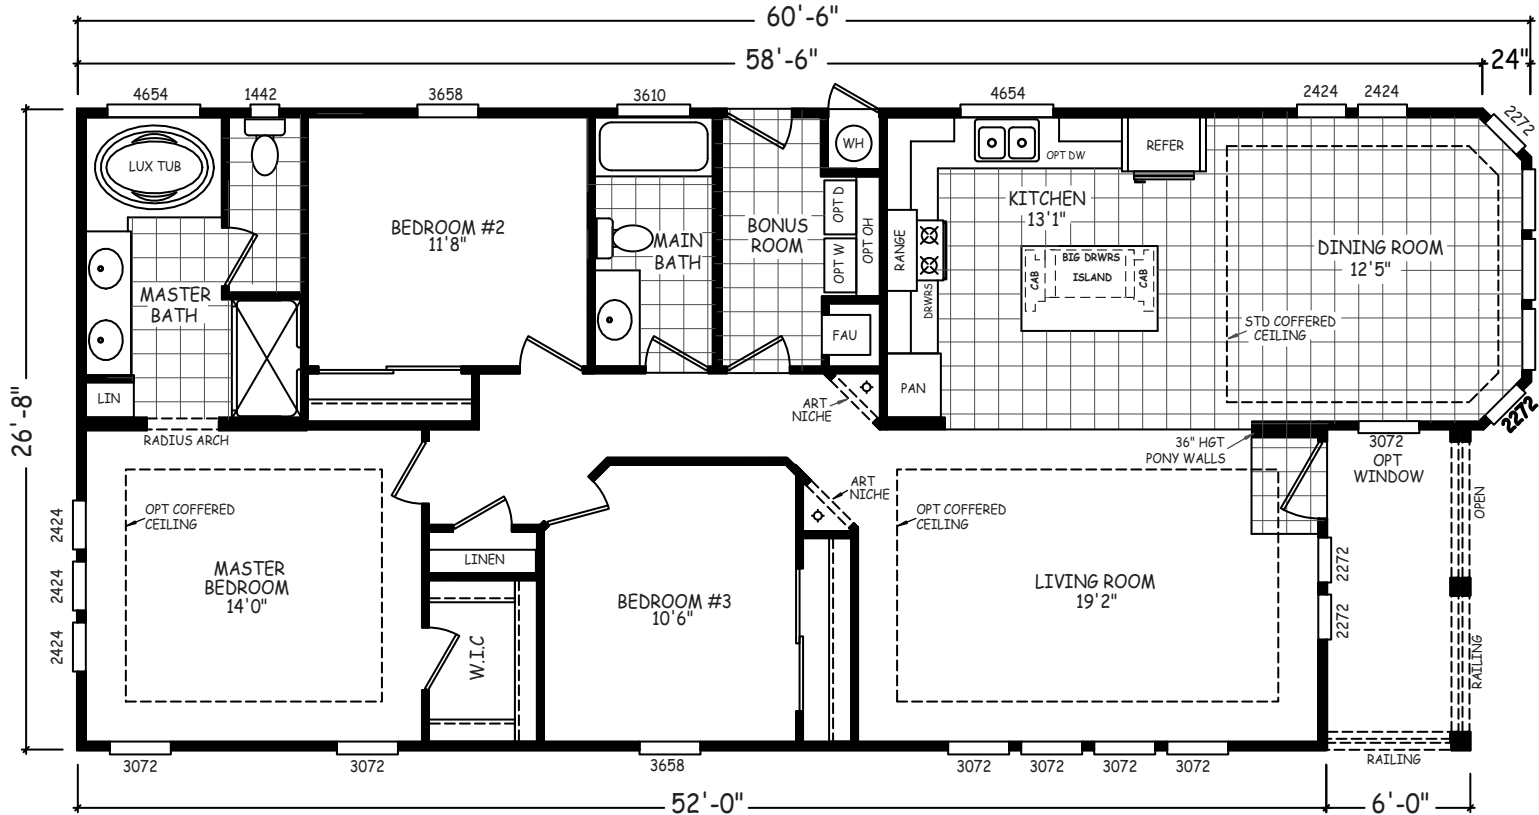

# Mobile Homes ON MAIN

3 Bedrooms, 2 Baths  
Approx. 1,496 Sq. Ft.

1-800-750-8796

www.MobileHomesOnMain.com

1-800-750-8796

www.MobileHomesOnMain.com

I authorize Mobile Homes on Main to build my house, per this plan  
 X \_\_\_\_\_  
 Customer Signature / Date