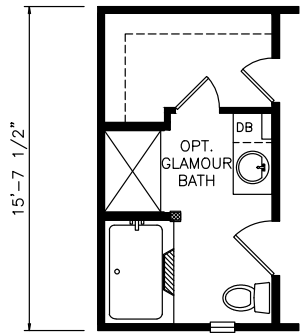

# Spartan

Classic Series - Single Section

1,193 SQ. FT. (Approximate) 3 Bedrooms, 2 Baths

Last Updated: 6-9-21

**MOBILE HOMES ON MAIN**  
 8355 E. Main Street  
 Mesa, AZ 85207

**MobileHomesOnMain.com | 1-800-750-8796**