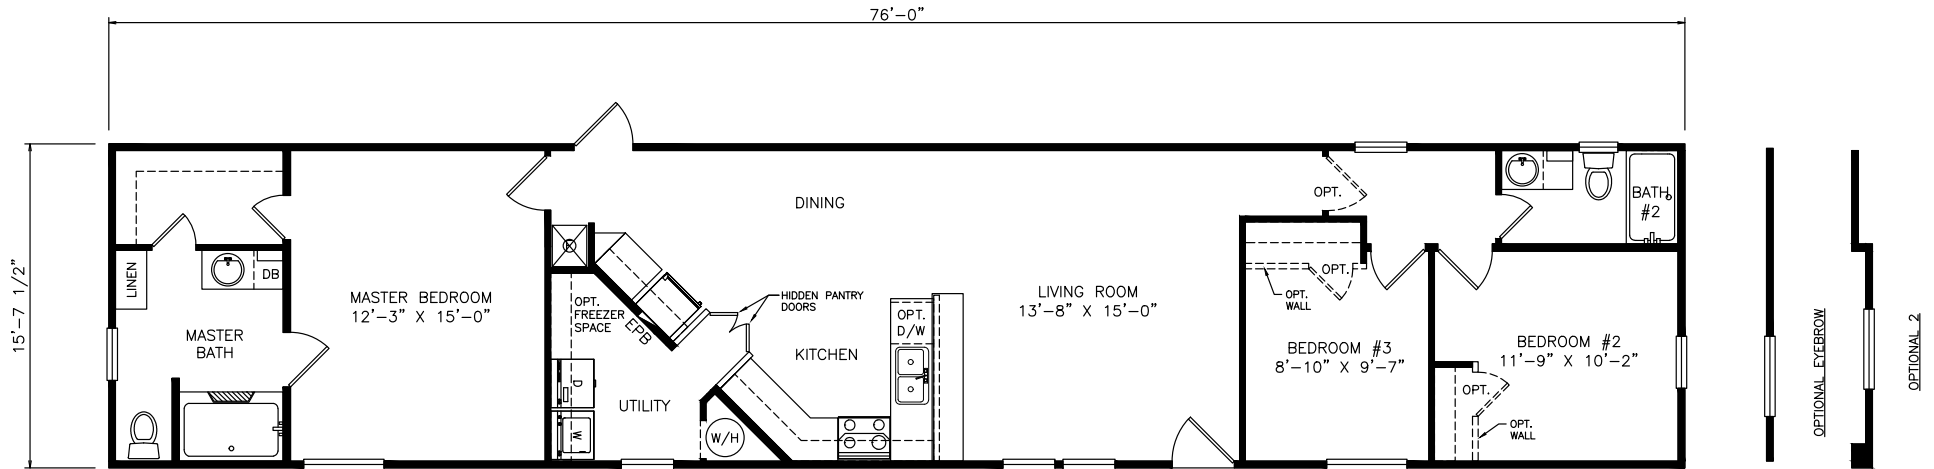

# Spartan

Classic Series - Single Section

1,193 SQ. FT. (Approximate) 3 Bedrooms, 2 Baths

Last Updated: 6-9-21

**MOBILE HOMES ON MAIN**  
 8355 E. Main Street  
 Mesa, AZ 85207

**MobileHomesOnMain.com | 1-800-750-8796**