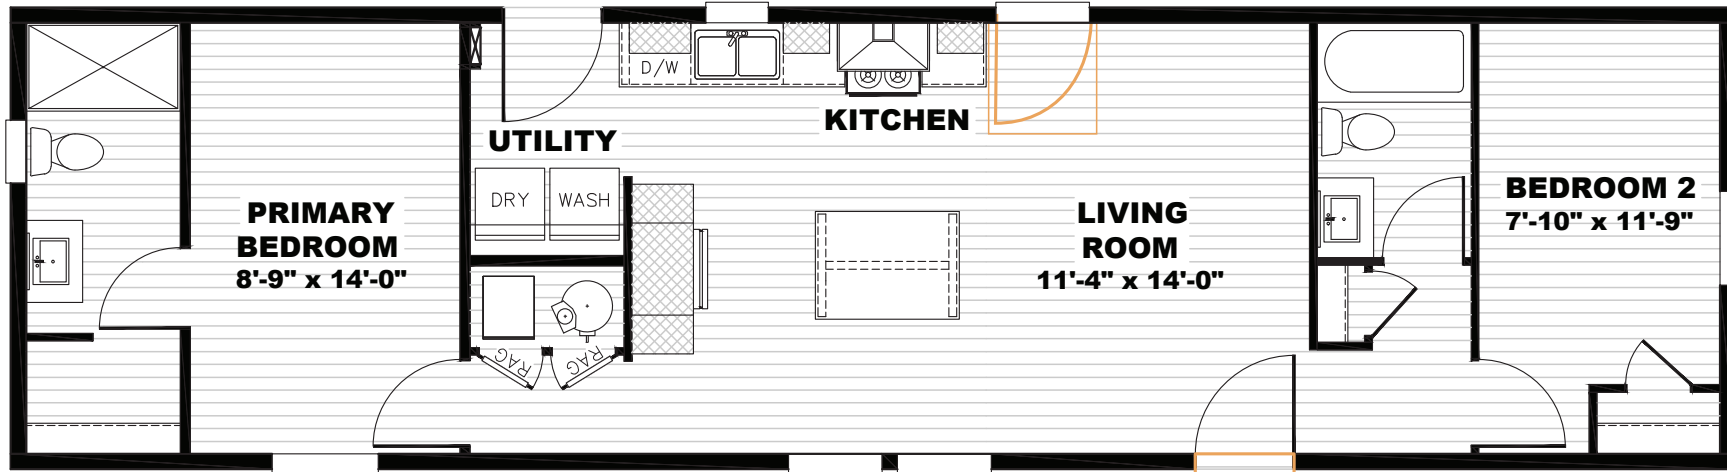

# Stamford

Tempo Series - Single Section

840 SQ. FT. (Approximate) 2 Bedroom, 2 Bath

Last Updated: 8-29-24

 Alternate Door Location Available

**MOBILE HOMES ON MAIN**  
8355 E. Main Street  
Mesa, AZ 85207