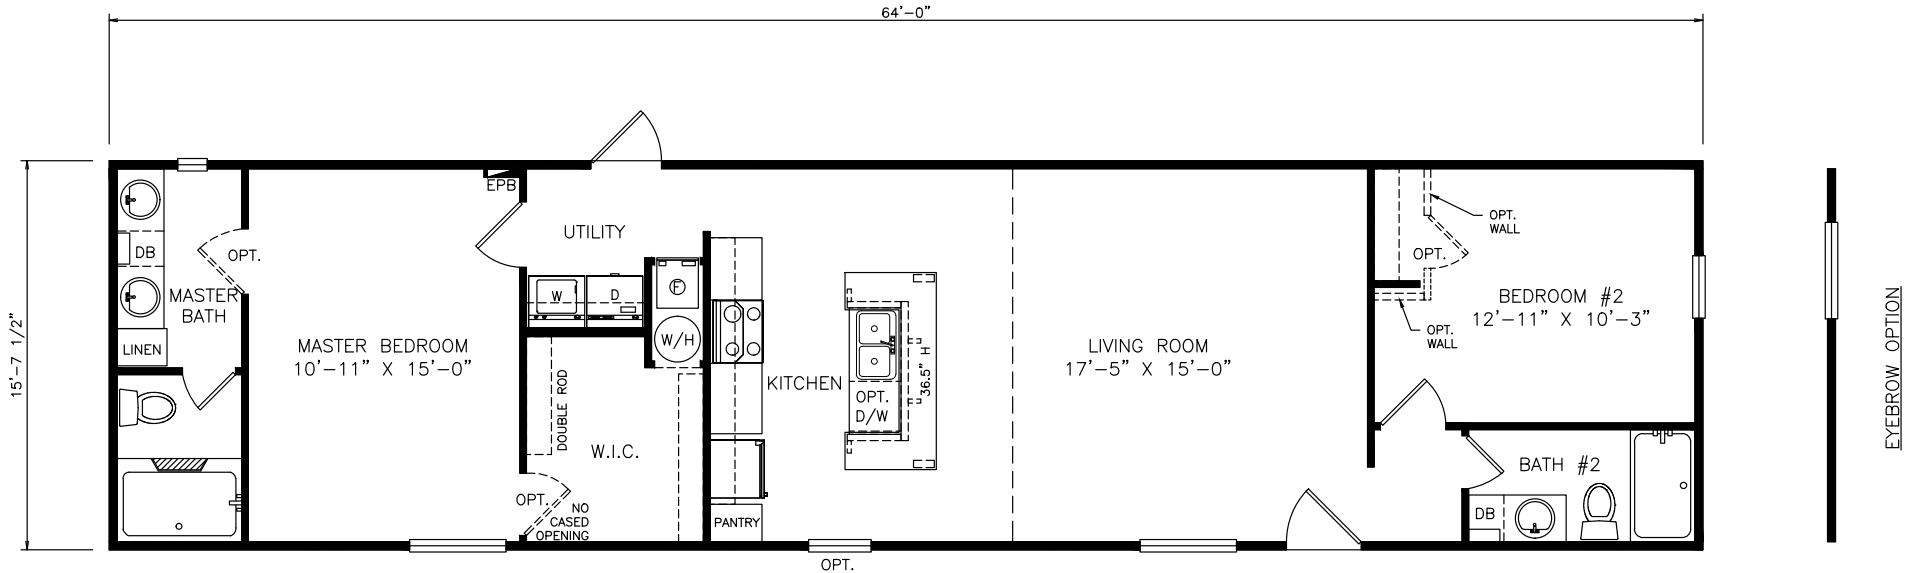

# Steindorf

Classic Series - Single Section

1,005 SQ. FT. (Approximate) 2 Bedrooms, 2 Baths

Last Updated: 6-9-21

**MOBILE HOMES ON MAIN**  
8355 E. Main Street  
Mesa, AZ 85207

**MobileHomesOnMain.com | 1-800-750-8796**