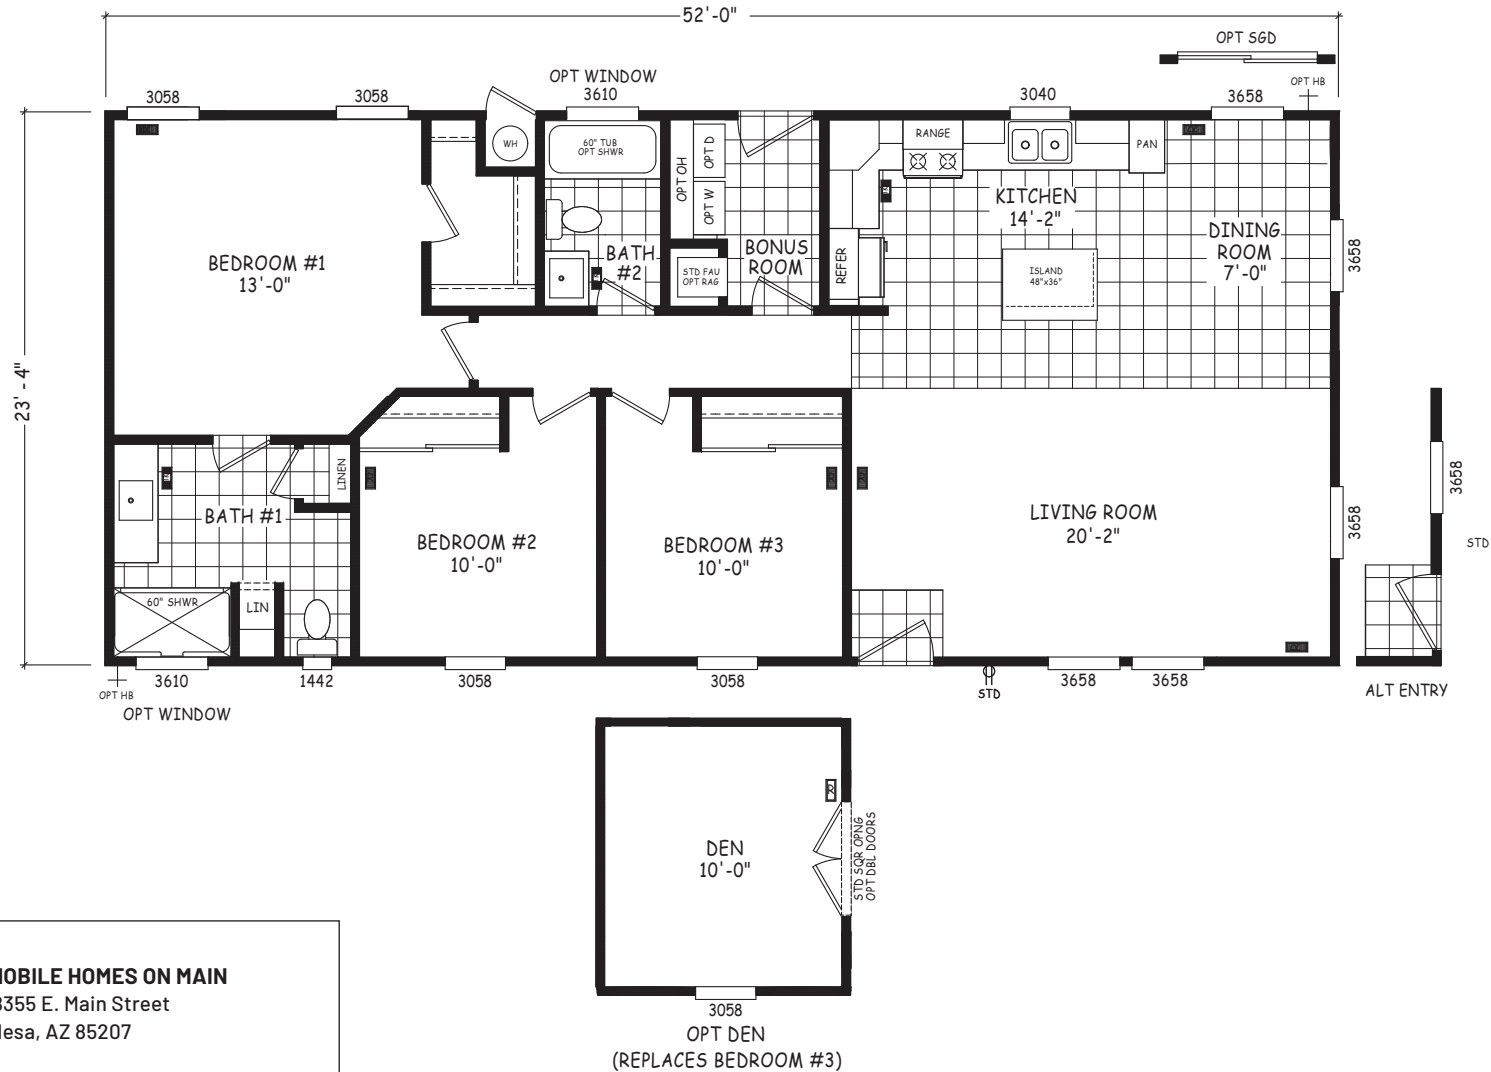

Strider

Edge Series

1,214 SQ. FT. (Approximate) 3 Bedroom, 2 Bath

Last Updated: 5-21-24

MOBILE HOMES ON MAIN
8355 E. Main Street
Mesa, AZ 85207

MobileHomesOnMain.com | 1-800-750-8796

IMPORTANT: Alta Cima Corp reserves the right to modify, cancel or substitute products or features of this event at any time without prior notice or obligation. Pictures and other promotional materials are representative and may depict or contain floor plans, square footages, elevations, options, upgrades, extra design features, decorations, floor coverings, specialty light fixtures, custom paint and wall coverings, window treatments, landscaping, sound and alarm systems, furnishings, appliances, and other designer/decorator features and amenities that are not included as part of the home and/or may not be available at all locations. Home, pricing and community information is subject to change, and homes to prior sale, at any time without notice or obligation. ©2020 Alta Cima Corp. All rights reserved.