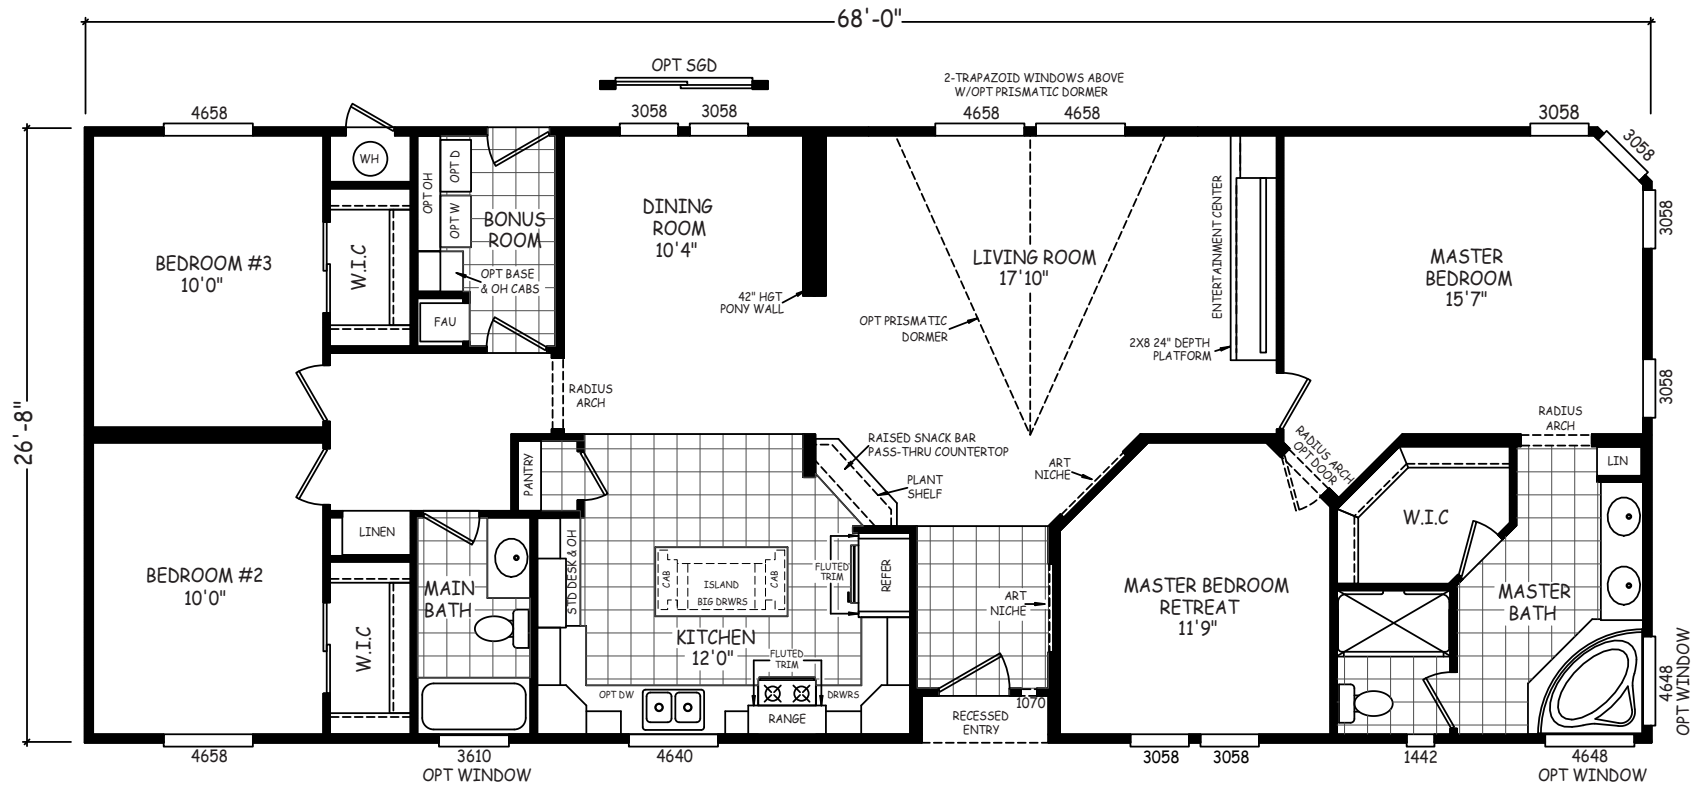

Sunview

Signature Series

Mobile Homes

ON MAIN

3 Bedroom, 2 Bath
Approx. 1,806 Sq. Ft.

1-800-750-8796

www.MobileHomesOnMain.com

1-800-750-8796

www.MobileHomesOnMain.com

ENTERTAINMENT CENTER DETAIL

OPT BEDROOM #4
(REPLACES MASTER RETREAT)

I authorize Mobile Homes on Main to build my house, per this plan
X _____
Customer Signature / Date