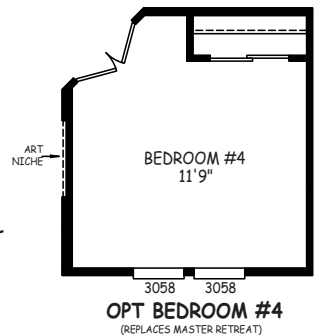

OPT BEDROOM #4
(REPLACES MASTER RETREAT)

I authorize Mobile Homes on Main to build my house, per this plan
X _____
Customer Signature / Date