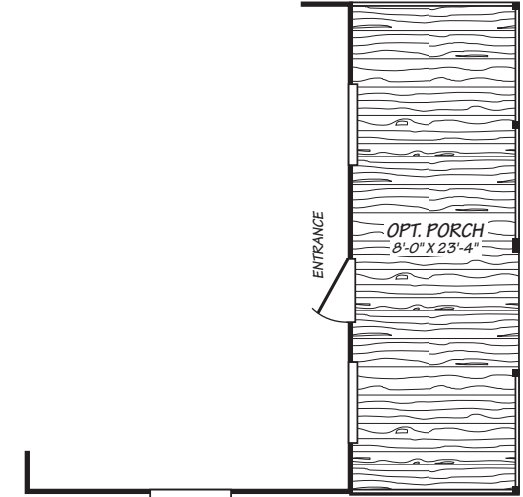

# Surry

Canyon Lake Series

1,026 SQ. FT. (Approximate) 3 Bedrooms, 2 Baths

Last Updated: 10-11-24

**MOBILE HOMES ON MAIN**  
8355 E. Main Street  
Mesa, AZ 85207

**MobileHomesOnMain.com | 1-800-750-8796**

**IMPORTANT:** Alta Cima Corp reserves the right to modify, cancel or substitute products or features of this event at any time without prior notice or obligation. Pictures and other promotional materials are representative and may depict or contain floor plans, square footages, elevations, options, upgrades, extra design features, decorations, floor coverings, specialty light fixtures, custom paint and wall coverings, window treatments, landscaping, sound and alarm systems, furnishings, appliances, and other designer/decorator features and amenities that are not included as part of the home and/or may not be available at all locations. Home, pricing and community information is subject to change, and homes to prior sale, at any time without notice or obligation. ©2020 Alta Cima Corp. All rights reserved.