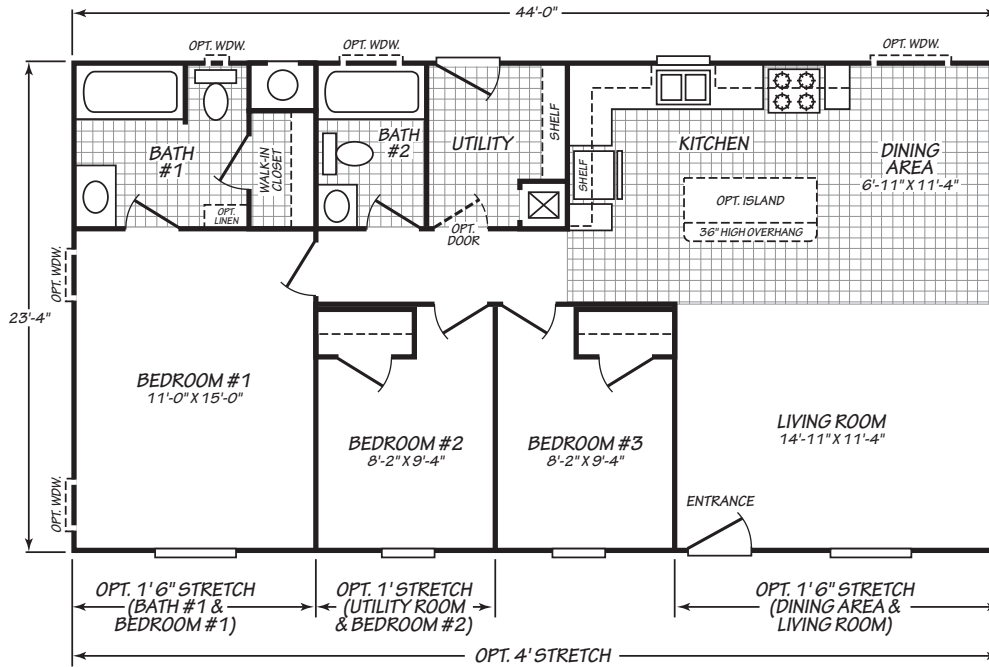

# Surry

Canyon Lake Series

1,026 SQ. FT. (Approximate) 3 Bedrooms, 2 Baths

Last Updated: 10-11-24

**MOBILE HOMES ON MAIN**  
8355 E. Main Street  
Mesa, AZ 85207

**MobileHomesOnMain.com | 1-800-750-8796**

**IMPORTANT:** Alta Cima Corp reserves the right to modify, cancel or substitute products or features of this event at any time without prior notice or obligation. Pictures and other promotional materials are representative and may depict or contain floor plans, square footages, elevations, options, upgrades, extra design features, decorations, floor coverings, specialty light fixtures, custom paint and wall coverings, window treatments, landscaping, sound and alarm systems, furnishings, appliances, and other designer/decorator features and amenities that are not included as part of the home and/or may not be available at all locations. Home, pricing and community information is subject to change, and homes to prior sale, at any time without notice or obligation. ©2020 Alta Cima Corp. All rights reserved.