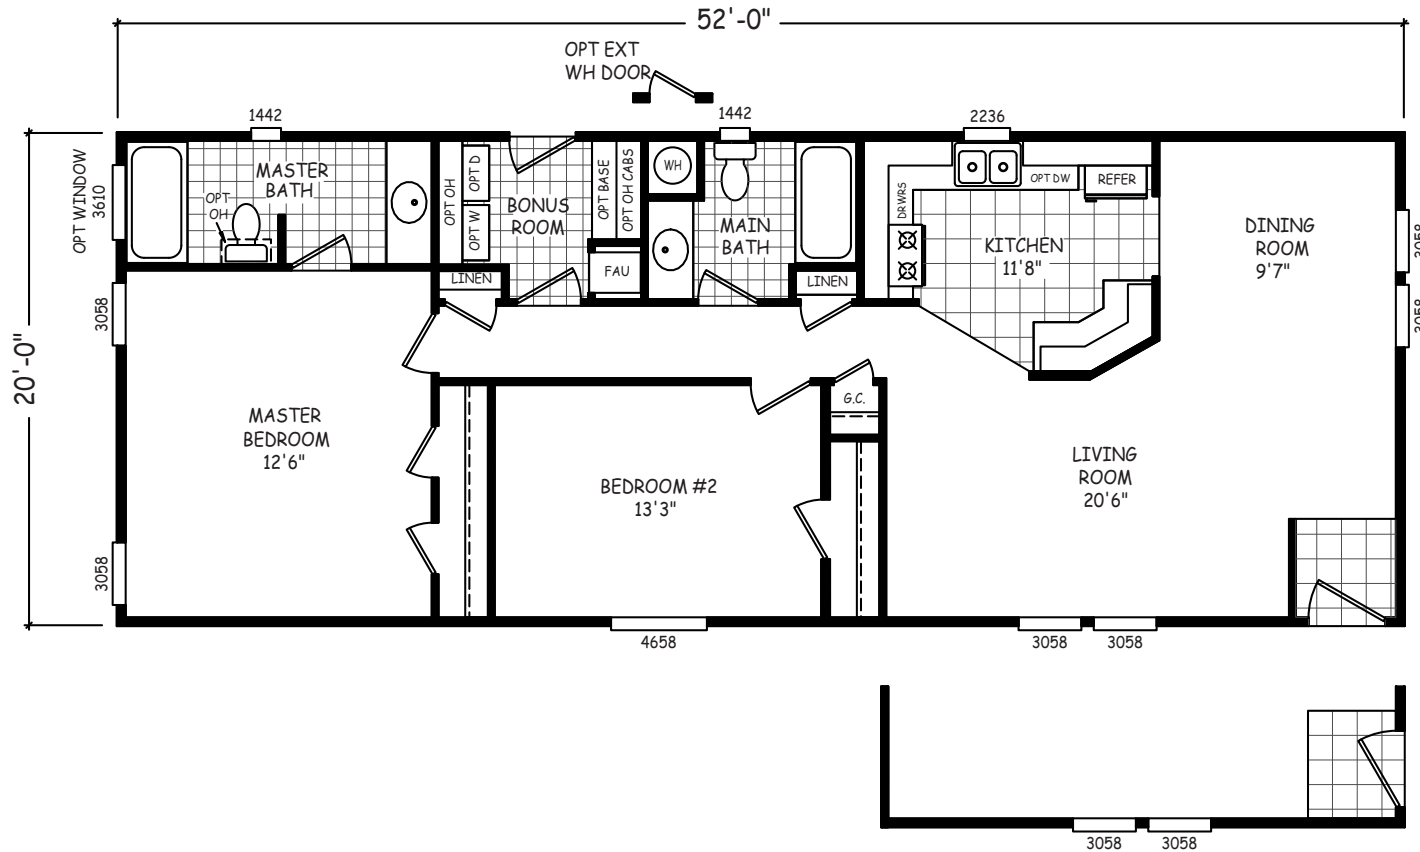

# Tarpan

GS Series

1,040 SQ. FT. (Approximate) 2 Bedroom, 2 Bath

Last Updated: 10-30-20

**MOBILE HOMES ON MAIN**  
8355 E. Main Street  
Mesa, AZ 85207

**MobileHomesOnMain.com | 1-800-750-8796**

**IMPORTANT:** Alta Cima Corp reserves the right to modify, cancel or substitute products or features of this event at any time without prior notice or obligation. Pictures and other promotional materials are representative and may depict or contain floor plans, square footages, elevations, options, upgrades, extra design features, decorations, floor coverings, specialty light fixtures, custom paint and wall coverings, window treatments, landscaping, sound and alarm systems, furnishings, appliances, and other designer/decorator features and amenities that are not included as part of the home and/or may not be available at all locations. Home, pricing and community information is subject to change, and homes to prior sale, at any time without notice or obligation. ©2020 Alta Cima Corp. All rights reserved.