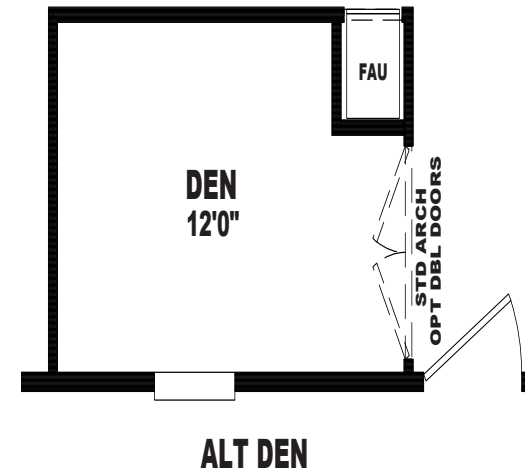

Thorpeton

GS Series

565 SQ. FT. (Approximate) 2 Bedroom, 1 Bath

Last Updated: 10-27-20

MOBILE HOMES ON MAIN
8355 E. Main Street
Mesa, AZ 85207

MobileHomesOnMain.com | 1-800-750-8796

IMPORTANT: Alta Cima Corp reserves the right to modify, cancel or substitute products or features of this event at any time without prior notice or obligation. Pictures and other promotional materials are representative and may depict or contain floor plans, square footages, elevations, options, upgrades, extra design features, decorations, floor coverings, specialty light fixtures, custom paint and wall coverings, window treatments, landscaping, sound and alarm systems, furnishings, appliances, and other designer/decorator features and amenities that are not included as part of the home and/or may not be available at all locations. Home, pricing and community information is subject to change, and homes to prior sale, at any time without notice or obligation. ©2020 Alta Cima Corp. All rights reserved.