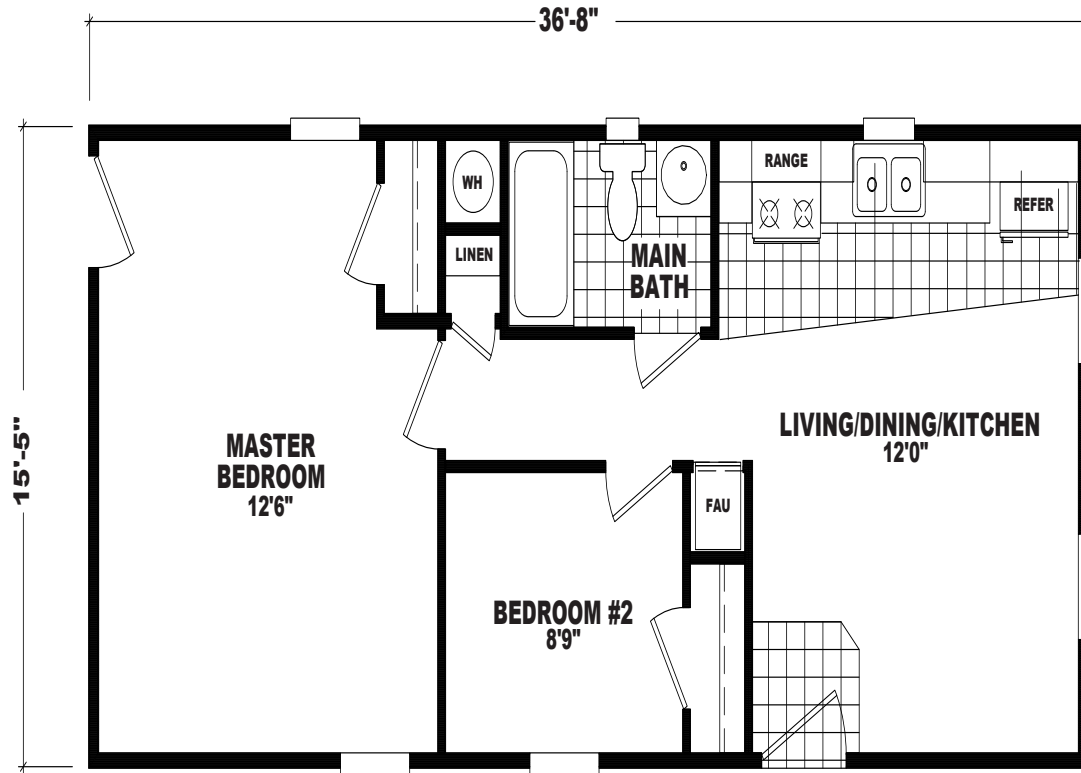

Thorpeton

GS Series

565 SQ. FT. (Approximate) 2 Bedroom, 1 Bath

Last Updated: 10-27-20

MOBILE HOMES ON MAIN
8355 E. Main Street
Mesa, AZ 85207

MobileHomesOnMain.com | 1-800-750-8796

IMPORTANT: Alta Cima Corp reserves the right to modify, cancel or substitute products or features of this event at any time without prior notice or obligation. Pictures and other promotional materials are representative and may depict or contain floor plans, square footages, elevations, options, upgrades, extra design features, decorations, floor coverings, specialty light fixtures, custom paint and wall coverings, window treatments, landscaping, sound and alarm systems, furnishings, appliances, and other designer/decorator features and amenities that are not included as part of the home and/or may not be available at all locations. Home, pricing and community information is subject to change, and homes to prior sale, at any time without notice or obligation. ©2020 Alta Cima Corp. All rights reserved.