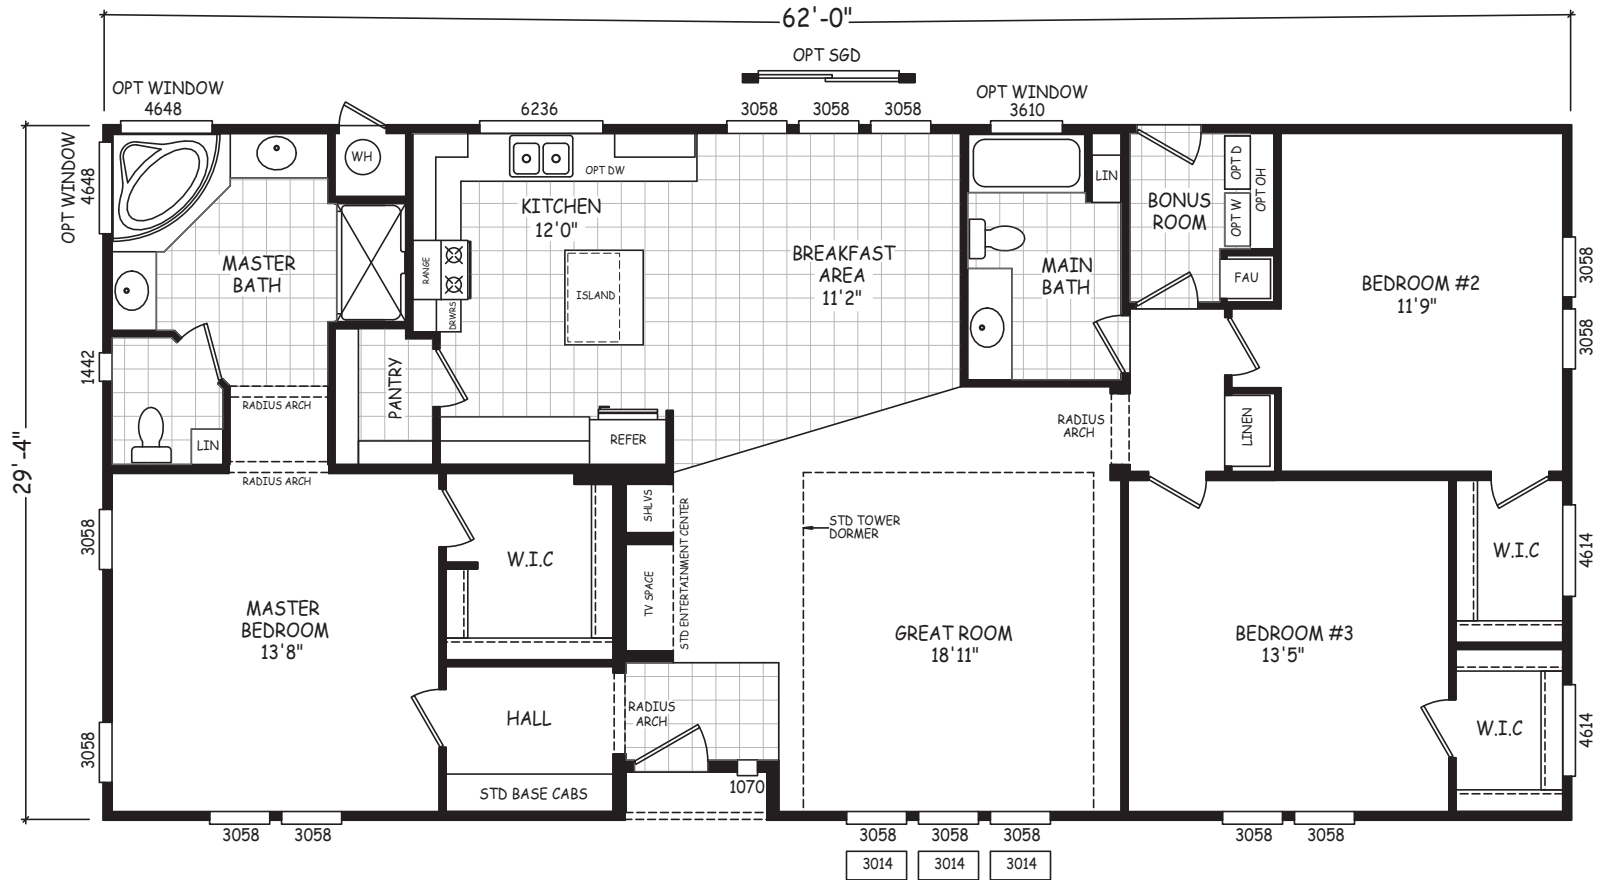

Tierra Buena

Estate Series

Mobile Homes

ON MAIN

3 Bedroom, 2 Bath
Approx. 1,807 Sq. Ft.

1-800-750-8796

www.MobileHomesOnMain.com

1-800-750-8796

www.MobileHomesOnMain.com

I authorize Mobile Homes on Main to build my house, per this plan
X _____
Customer Signature / Date

Mobile Homes On Main
8355 E. Main Street
Mesa, Arizona 85207

Important: Due to our policy of constant improvement, all information in our brochures may vary from actual home. The right is reserved to make changes at any time, without notice or obligation, in colors, materials, specifications, processes, and models. All dimensions and square footage calculations are nominal and approximate figures. Please check with your sales person for specific and current information. Last Updated: 6-20-18