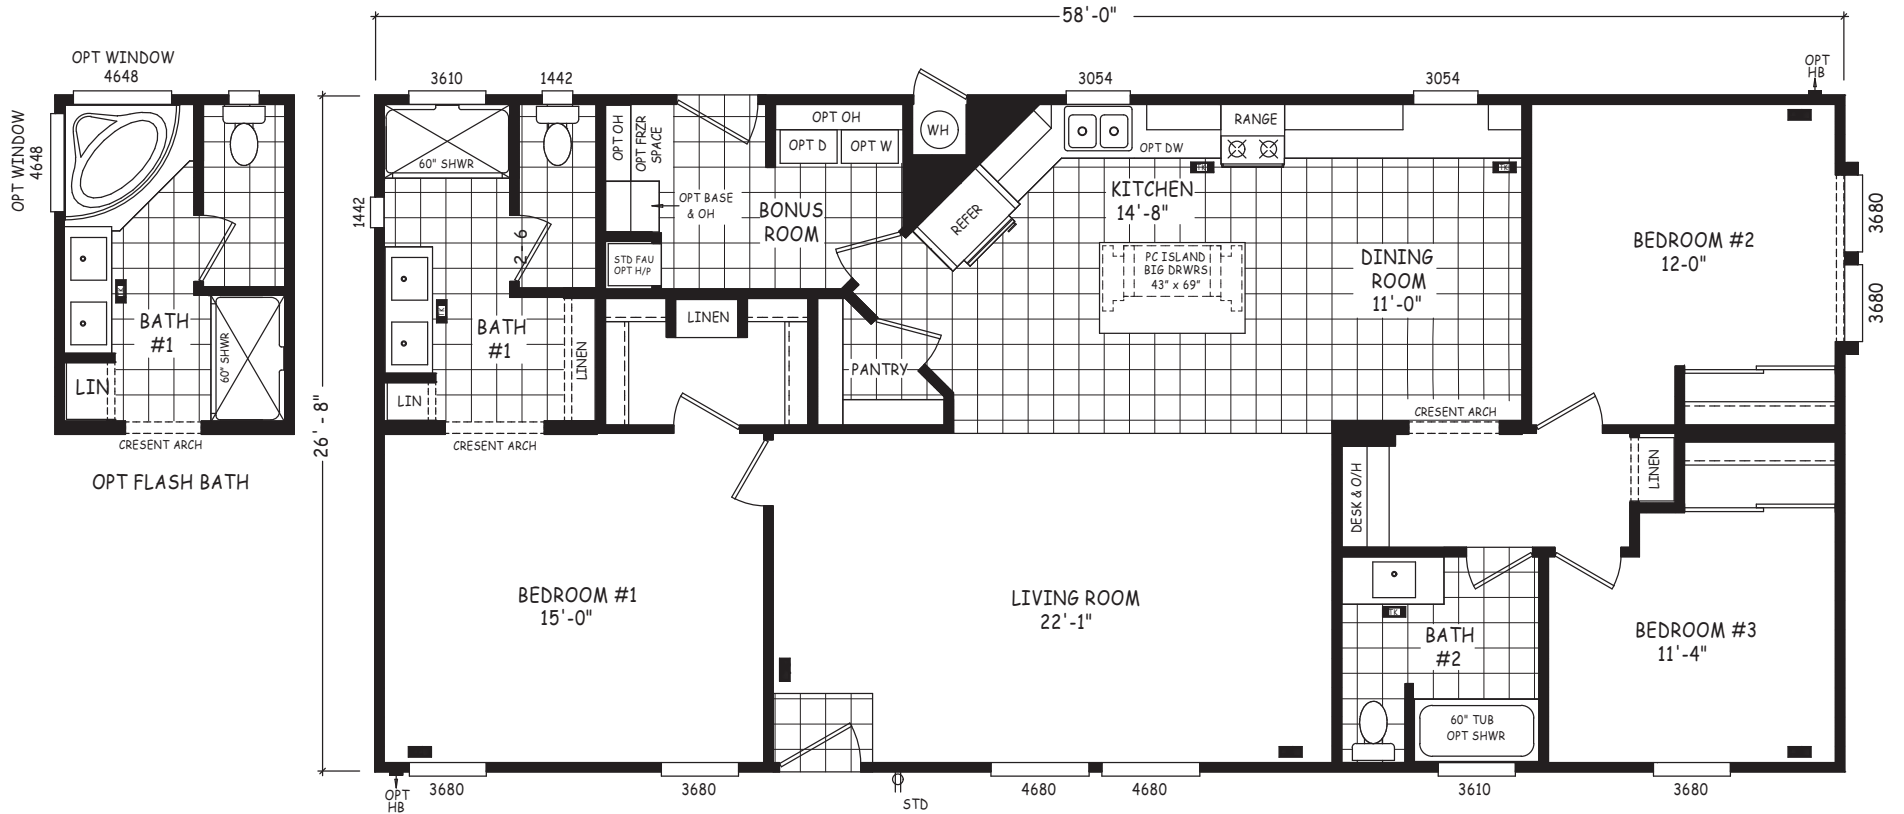

# Timrod

Pinnacle Series

1,547 SQ. FT. (Approximate) 3 Bedroom, 2 Bath

Last Updated: 8-22-22

OPT FLASH BATH

**MOBILE HOMES ON MAIN**  
8355 E. Main Street  
Mesa, AZ 85207

**MobileHomesOnMain.com | 1-800-750-8796**