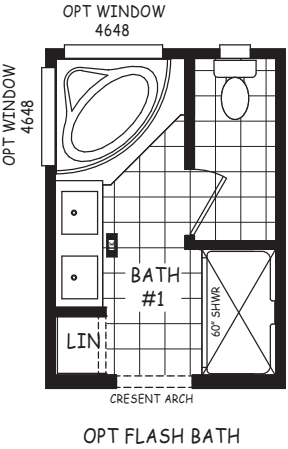

# Timrod

Pinnacle Series

1,547 SQ. FT. (Approximate) 3 Bedroom, 2 Bath

Last Updated: 8-22-22

OPT FLASH BATH

**MOBILE HOMES ON MAIN**  
8355 E. Main Street  
Mesa, AZ 85207

**MobileHomesOnMain.com | 1-800-750-8796**