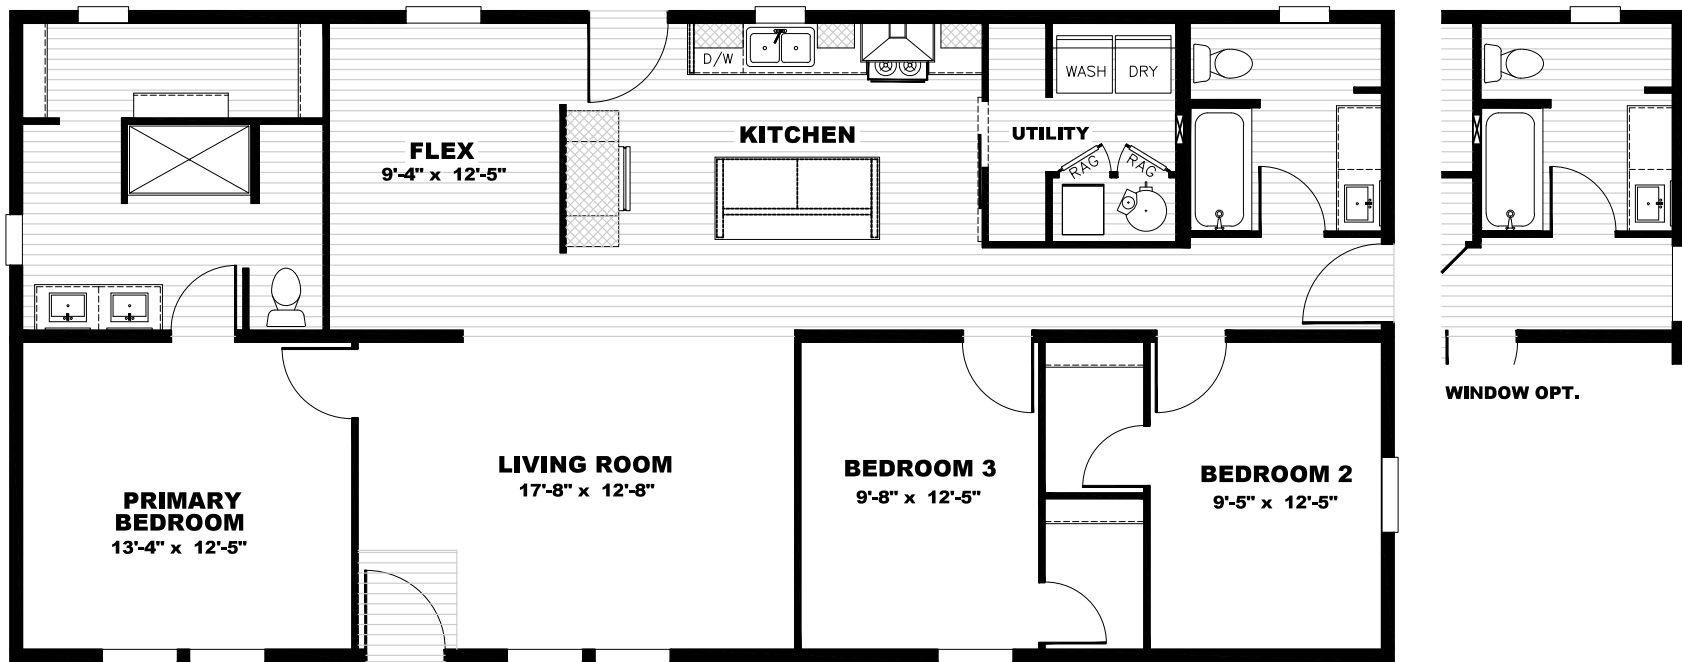

# Tortola

Tempo Series - Multi Section

1,475 SQ. FT. (Approximate) 3 Bedroom, 2 Bath

Last Updated: 8-29-24

**MOBILE HOMES ON MAIN**  
8355 E. Main Street  
Mesa, AZ 85207

**MobileHomesOnMain.com | 1-800-750-8796**