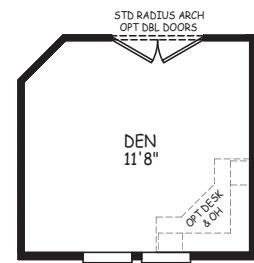

Tremaine

Estate Series

2,218 SQ. FT. (Approximate) 4 Bedrooms, 2.5 Baths

Last Updated: 3-30-21

OPT DEN
RE-CENTER WINDOWS W/OPT DESK

OPT FIREPLACE @ FAMILY ROOM

MOBILE HOMES ON MAIN
8355 E. Main Street
Mesa, AZ 85207