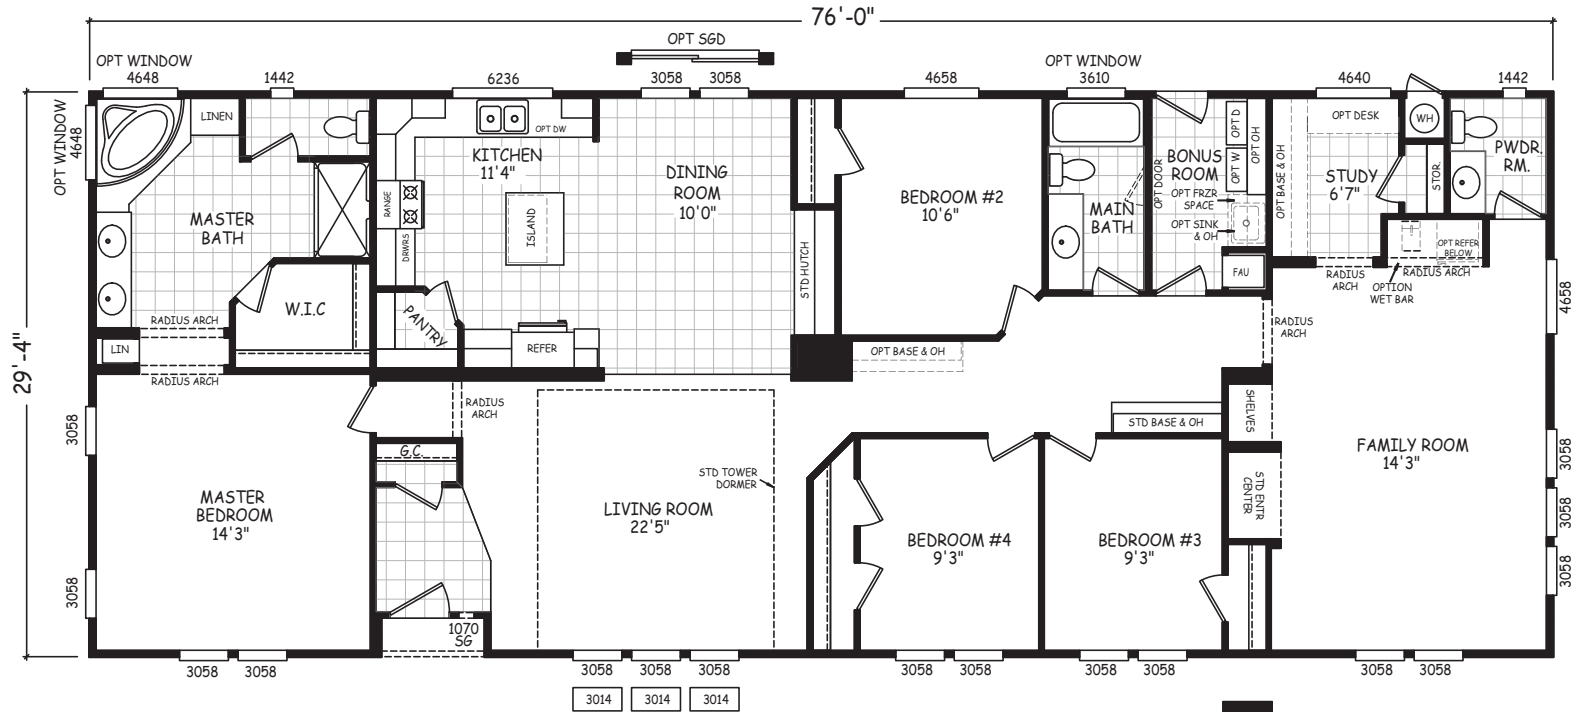

Tremaine

Estate Series

2,218 SQ. FT. (Approximate) 4 Bedrooms, 2.5 Baths

Last Updated: 3-30-21

OPT DEN
RE-CENTER WINDOWS W/OPT DESK

OPT FIREPLACE @ FAMILY ROOM

MOBILE HOMES ON MAIN
8355 E. Main Street
Mesa, AZ 85207