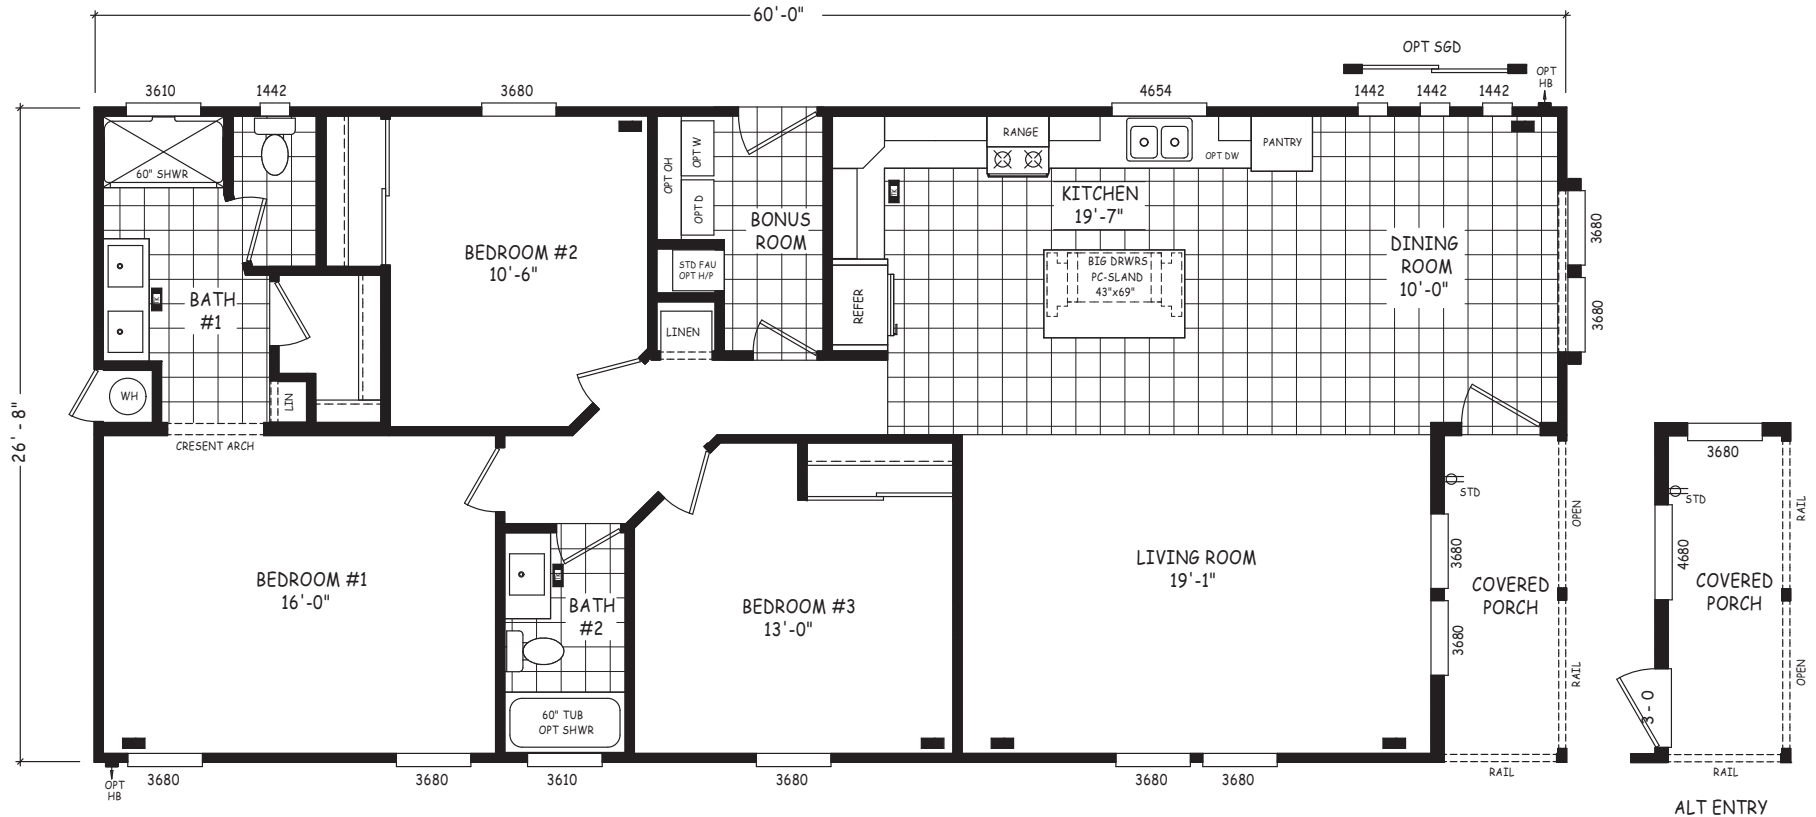

# Treston

Pinnacle Series

1,600 SQ. FT. (Approximate) 3 Bedroom, 2 Bath

Last Updated: 8-22-22

**MOBILE HOMES ON MAIN**  
8355 E. Main Street  
Mesa, AZ 85207

**MobileHomesOnMain.com | 1-800-750-8796**

**IMPORTANT:** Alta Cima Corp reserves the right to modify, cancel or substitute products or features of this event at any time without prior notice or obligation. Pictures and other promotional materials are representative and may depict or contain floor plans, square footages, elevations, options, upgrades, extra design features, decorations, floor coverings, specialty light fixtures, custom paint and wall coverings, window treatments, landscaping, sound and alarm systems, furnishings, appliances, and other designer/decorator features and amenities that are not included as part of the home and/or may not be available at all locations. Home, pricing and community information is subject to change, and homes to prior sale, at any time without notice or obligation. ©2020 Alta Cima Corp. All rights reserved.