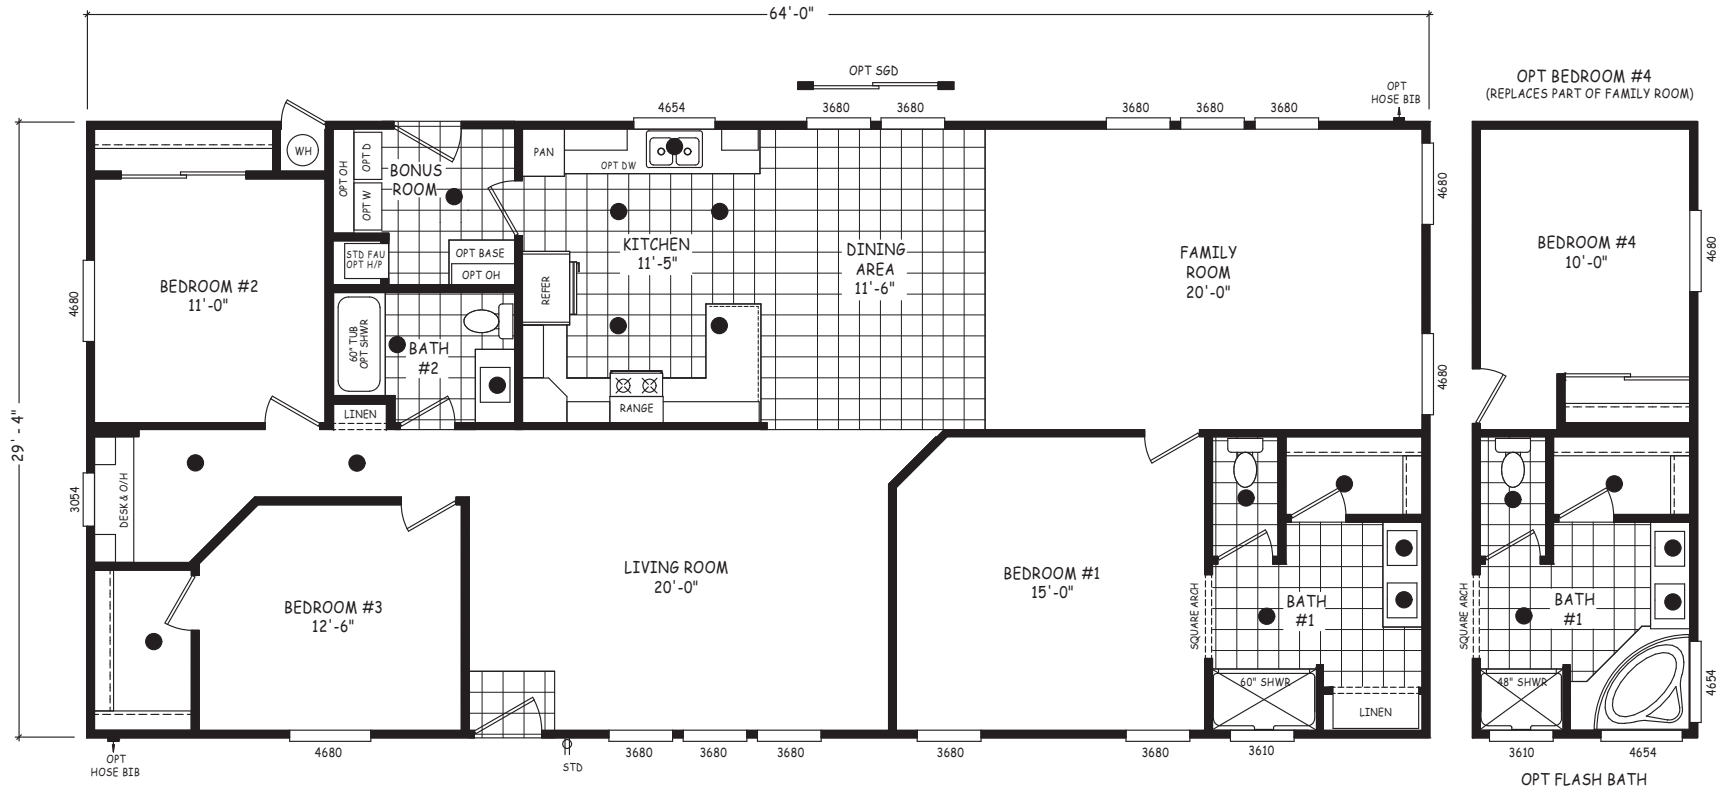

Umbarger

Edge Series

1,877 SQ. FT. (Approximate) 3 Bedroom, 2 Bath

Last Updated: 7-24-24

MOBILE HOMES ON MAIN
8355 E. Main Street
Mesa, AZ 85207

MobileHomesOnMain.com | 1-800-750-8796

IMPORTANT: Alta Cima Corp reserves the right to modify, cancel or substitute products or features of this event at any time without prior notice or obligation. Pictures and other promotional materials are representative and may depict or contain floor plans, square footages, elevations, options, upgrades, extra design features, decorations, floor coverings, specialty light fixtures, custom paint and wall coverings, window treatments, landscaping, sound and alarm systems, furnishings, appliances, and other designer/decorator features and amenities that are not included as part of the home and/or may not be available at all locations. Home, pricing and community information is subject to change, and homes to prior sale, at any time without notice or obligation. ©2020 Alta Cima Corp. All rights reserved.