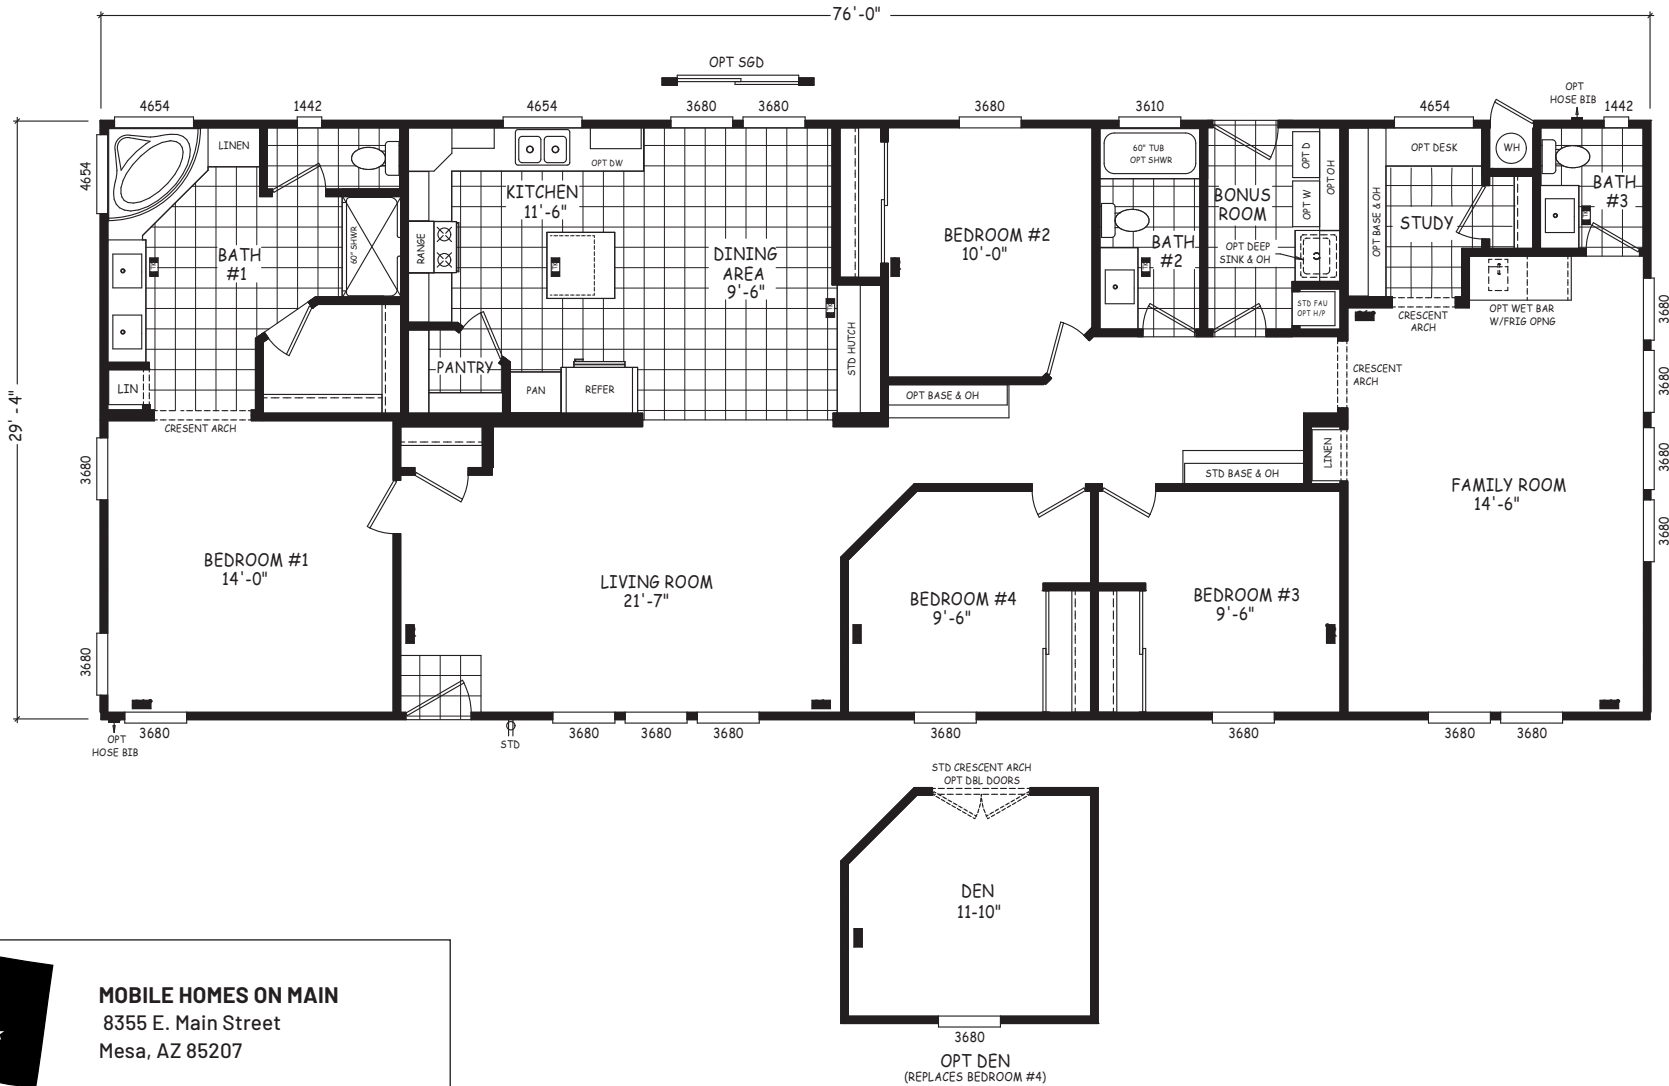

Vidas

Pinnacle Series

2,229 SQ. FT. (Approximate) 4 Bedroom, 2.5 Bath

Last Updated: 11-6-23

MOBILE HOMES ON MAIN
8355 E. Main Street
Mesa, AZ 85207

MobileHomesOnMain.com | 1-800-750-8796

IMPORTANT: Alta Cima Corp reserves the right to modify, cancel or substitute products or features of this event at any time without prior notice or obligation. Pictures and other promotional materials are representative and may depict or contain floor plans, square footages, elevations, options, upgrades, extra design features, decorations, floor coverings, specialty light fixtures, custom paint and wall coverings, window treatments, landscaping, sound and alarm systems, furnishings, appliances, and other designer/decorator features and amenities that are not included as part of the home and/or may not be available at all locations. Home, pricing and community information is subject to change, and homes to prior sale, at any time without notice or obligation. ©2020 Alta Cima Corp. All rights reserved.