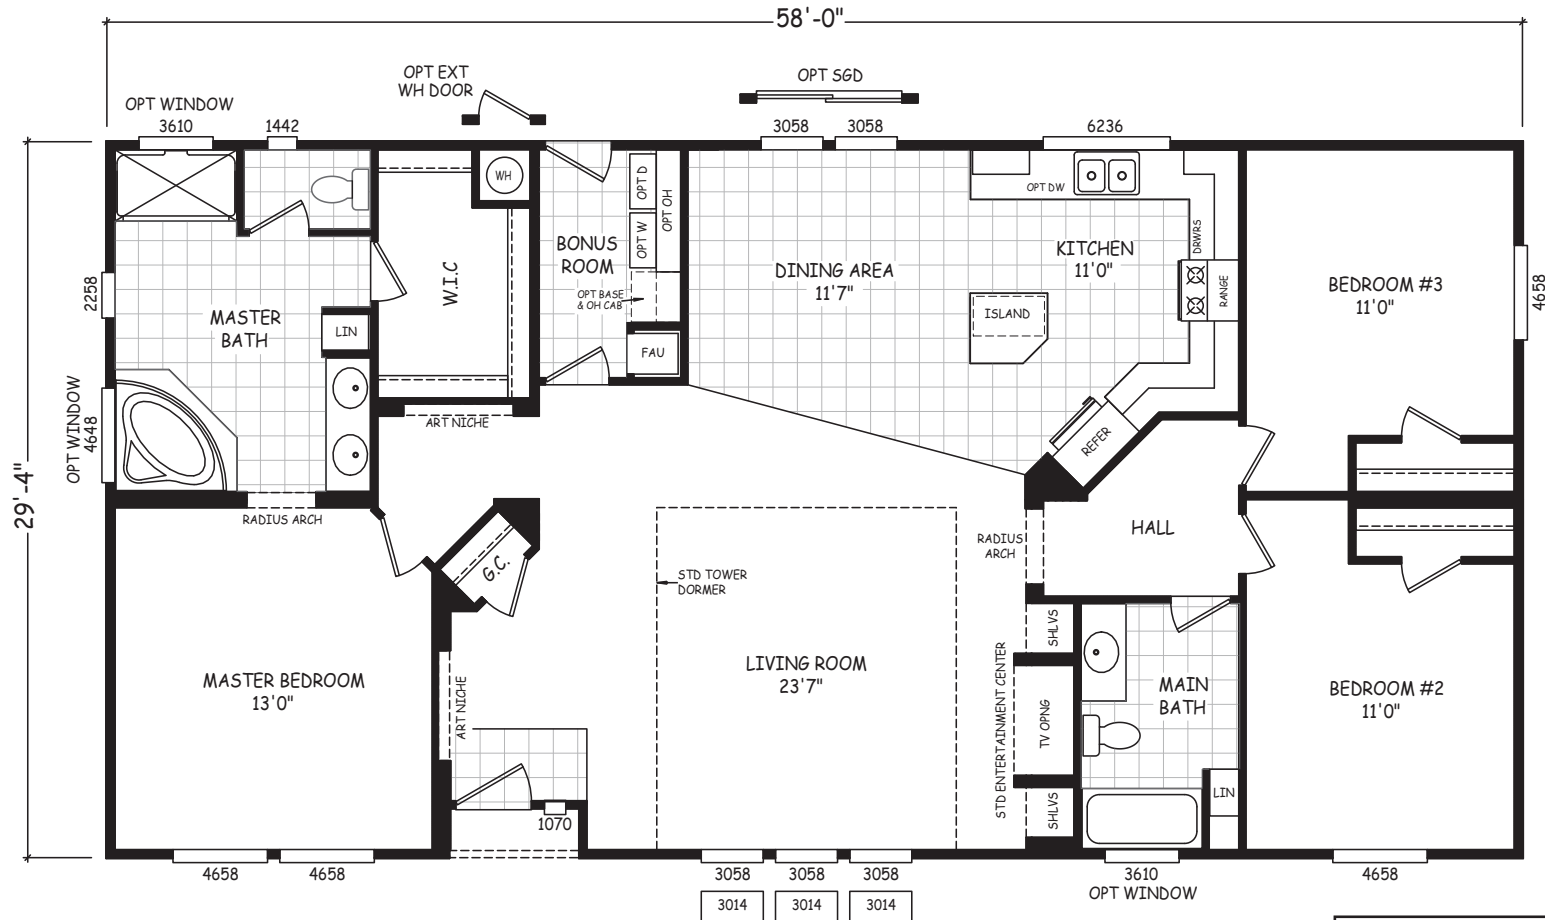

# Mobile Homes ON MAIN

3 Bedroom, 2 Bath  
Approx. 1,693 Sq. Ft.

1-800-750-8796

www.MobileHomesOnMain.com

1-800-750-8796

www.MobileHomesOnMain.com

I authorize Mobile Homes on Main to build my house, per this plan  
X \_\_\_\_\_  
Customer Signature / Date