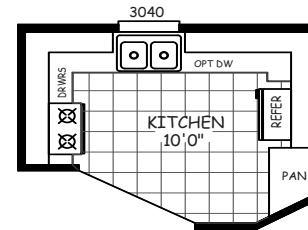

Wellsville

GS Series

1,240 SQ. FT. (Approximate) 2 Bedroom, 2 Bath

Last Updated: 10-30-20

NOTE: SEE SALES PRINT FOR RAIL/OPNG LOCATIONS

ALT KITCHEN

MOBILE HOMES ON MAIN
8355 E. Main Street
Mesa, AZ 85207

MobileHomesOnMain.com | 1-800-750-8796