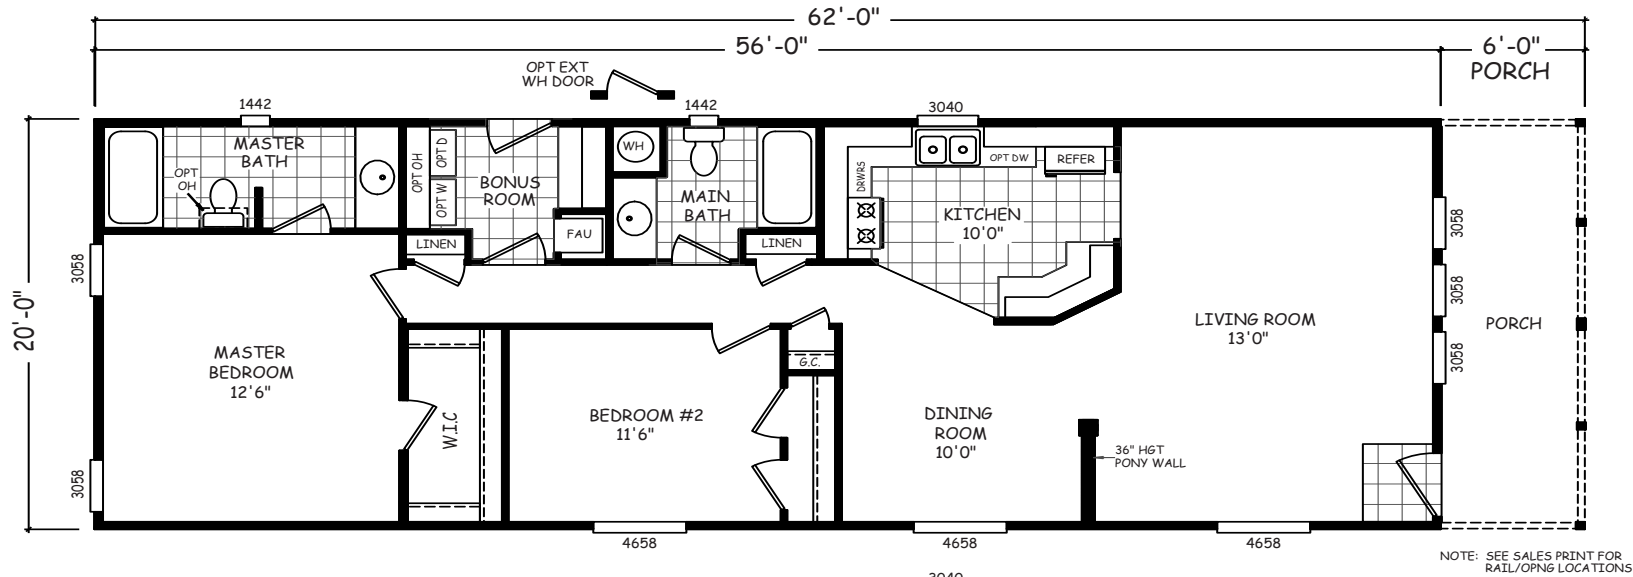

Wellsville

GS Series

1,240 SQ. FT. (Approximate) 2 Bedroom, 2 Bath

Last Updated: 10-30-20

NOTE: SEE SALES PRINT FOR RAIL/OPNG LOCATIONS

ALT KITCHEN

MOBILE HOMES ON MAIN
8355 E. Main Street
Mesa, AZ 85207

MobileHomesOnMain.com | 1-800-750-8796