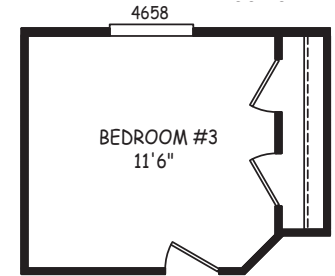

Wethersfield

Estate Series

Mobile Homes ON MAIN

2 Bedroom, 2 Bath
Approx. 1,812 Sq. Ft.

1-800-750-8796

www.MobileHomesOnMain.com

1-800-750-8796

www.MobileHomesOnMain.com