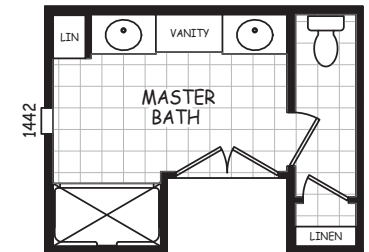

ALT MASTER BATH

I authorize Mobile Homes on Main to build my house, per this plan
X _____
Customer Signature / Date