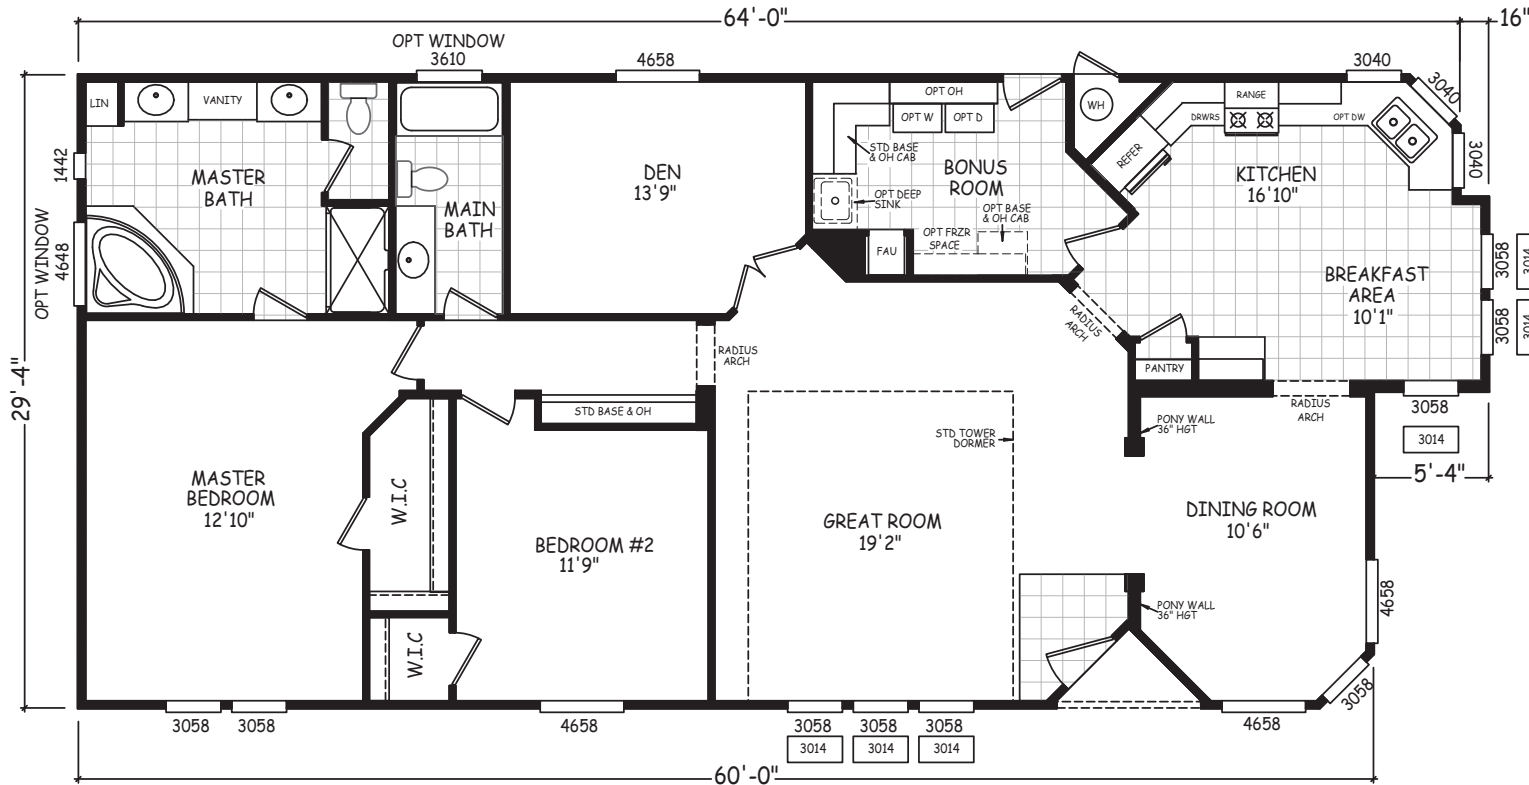

Wethersfield

Estate Series

Mobile Homes ON MAIN

2 Bedroom, 2 Bath
Approx. 1,812 Sq. Ft.

1-800-750-8796

www.MobileHomesOnMain.com

1-800-750-8796

www.MobileHomesOnMain.com

OPT BEDROOM #3
REPLACES DEN

ALT MASTER BATH

I authorize Mobile Homes on Main to build my house, per this plan
X _____
Customer Signature / Date