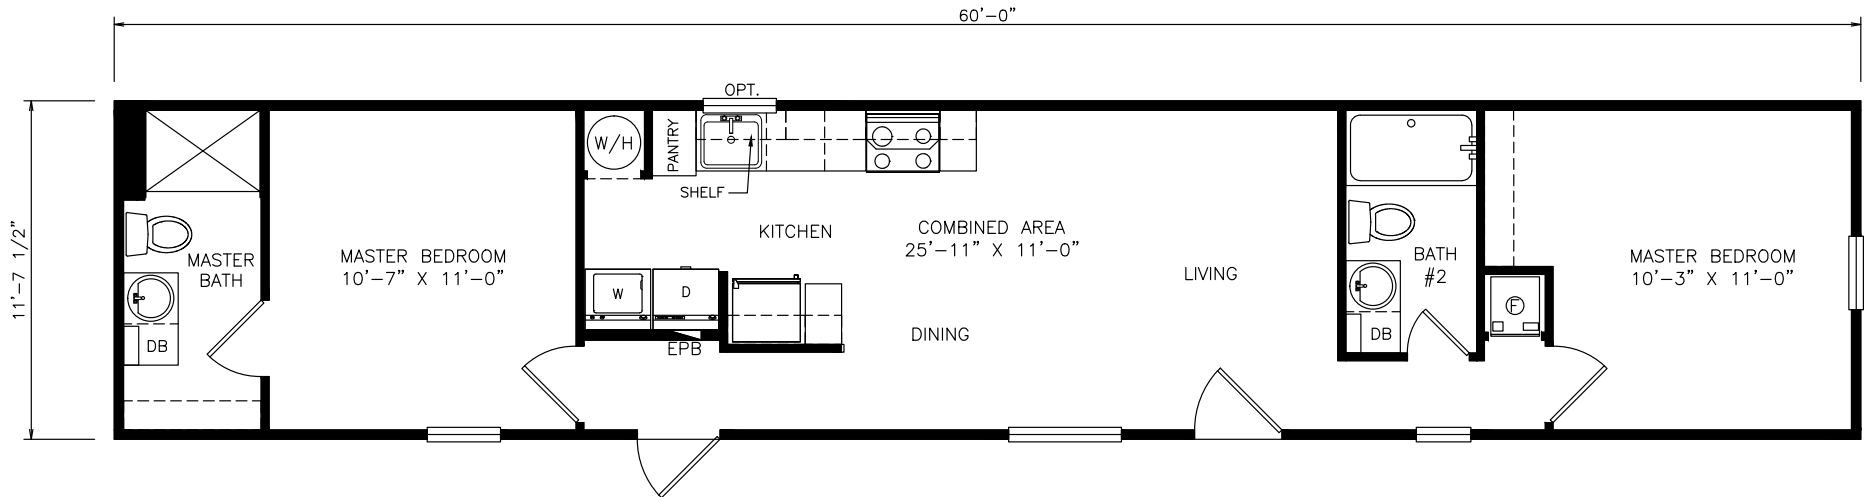

Whaley

Select Series - Single Section

698 SQ. FT. (Approximate) 2 Bedrooms, 2 Baths

Last Updated: 6-18-21

MOBILE HOMES ON MAIN
8355 E. Main Street
Mesa, AZ 85207

MobileHomesOnMain.com | 1-800-750-8796

IMPORTANT: Alta Cima Corp reserves the right to modify, cancel or substitute products or features of this event at any time without prior notice or obligation. Pictures and other promotional materials are representative and may depict or contain floor plans, square footages, elevations, options, upgrades, extra design features, decorations, floor coverings, specialty light fixtures, custom paint and wall coverings, window treatments, landscaping, sound and alarm systems, furnishings, appliances, and other designer/decorator features and amenities that are not included as part of the home and/or may not be available at all locations. Home, pricing and community information is subject to change, and homes to prior sale, at any time without notice or obligation. ©2020 Alta Cima Corp. All rights reserved.