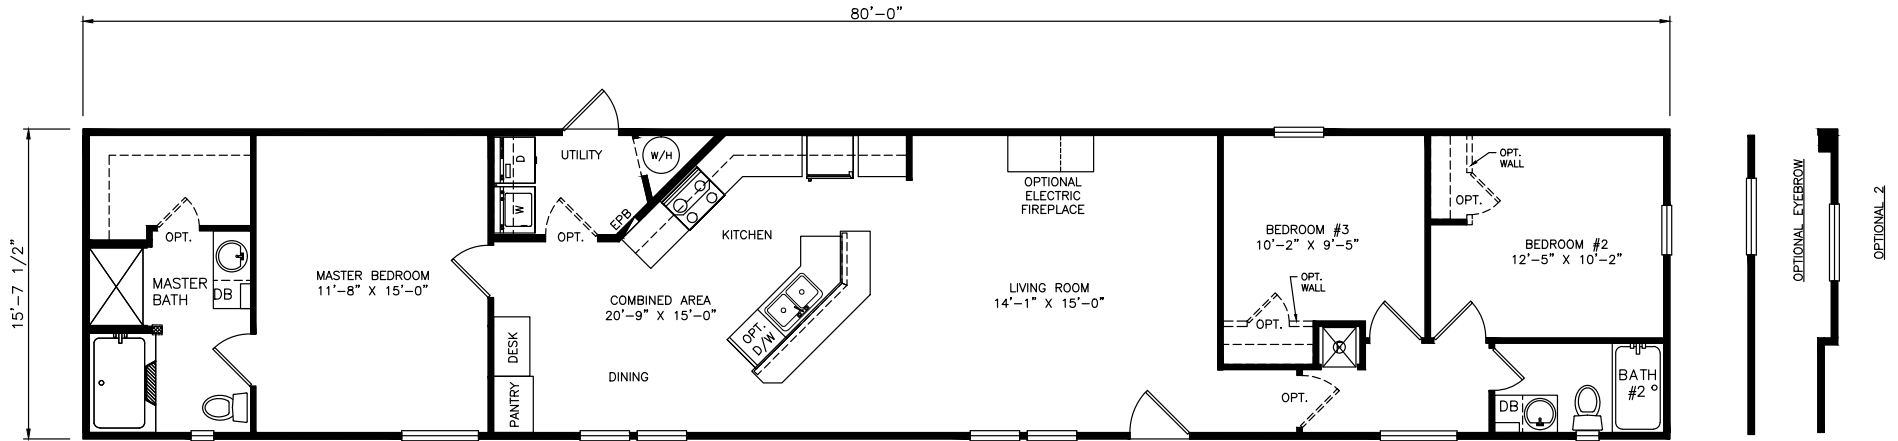

Whitehorne

Classic Series - Single Section

1,256 SQ. FT. (Approximate) 3 Bedrooms, 2 Baths

Last Updated: 6-9-21

MOBILE HOMES ON MAIN
8355 E. Main Street
Mesa, AZ 85207

MobileHomesOnMain.com | 1-800-750-8796