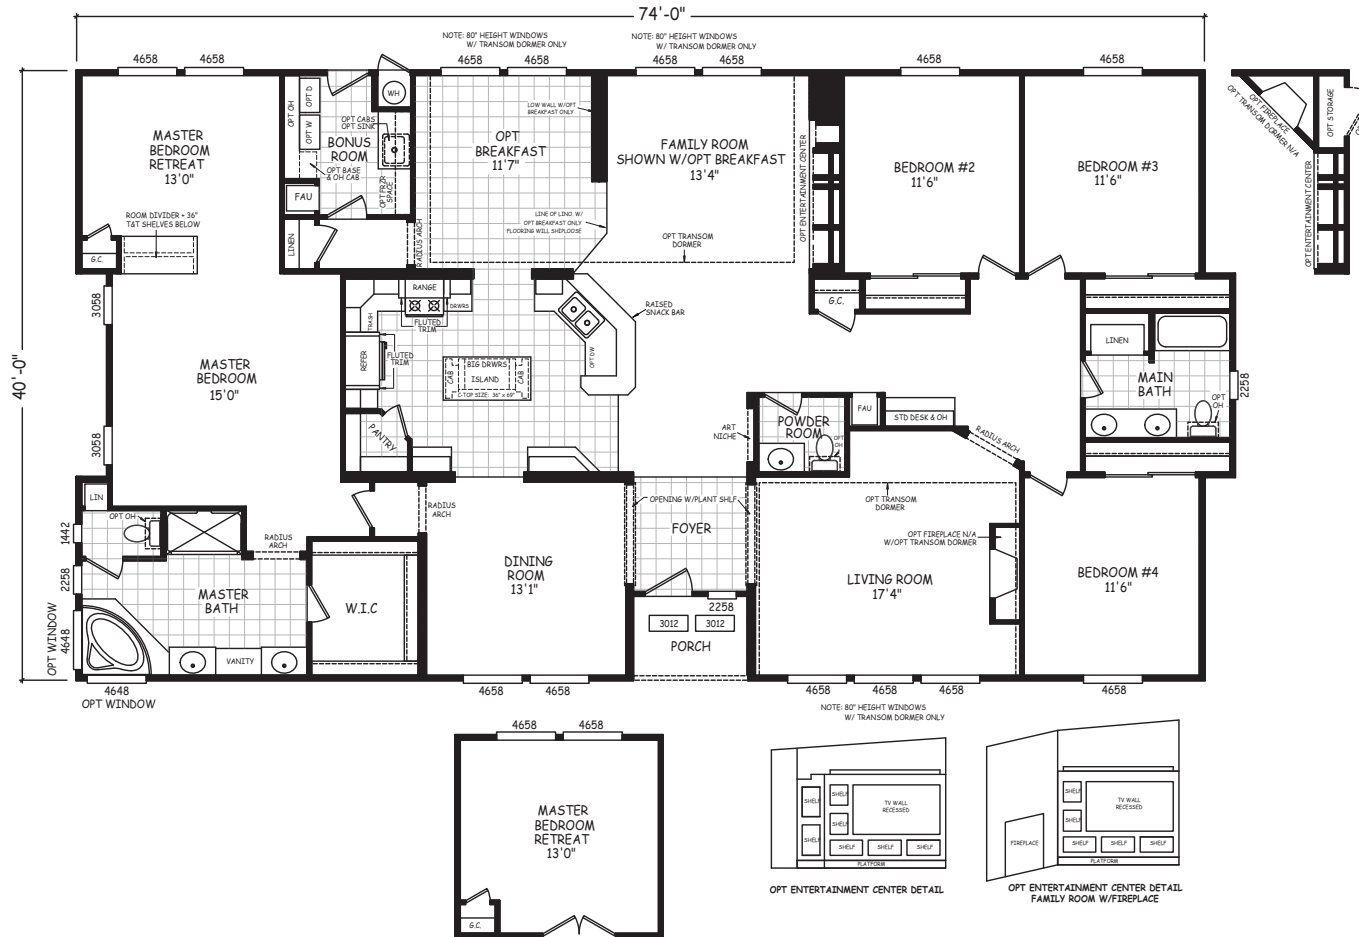

Whiterock

Desert Edge Series

Mobile Homes ON MAIN

4 Bedrooms, 3 Baths
Approx. 2,918 Sq. Ft.

1-800-750-8796

www.MobileHomesOnMain.com

1-800-750-8796

www.MobileHomesOnMain.com