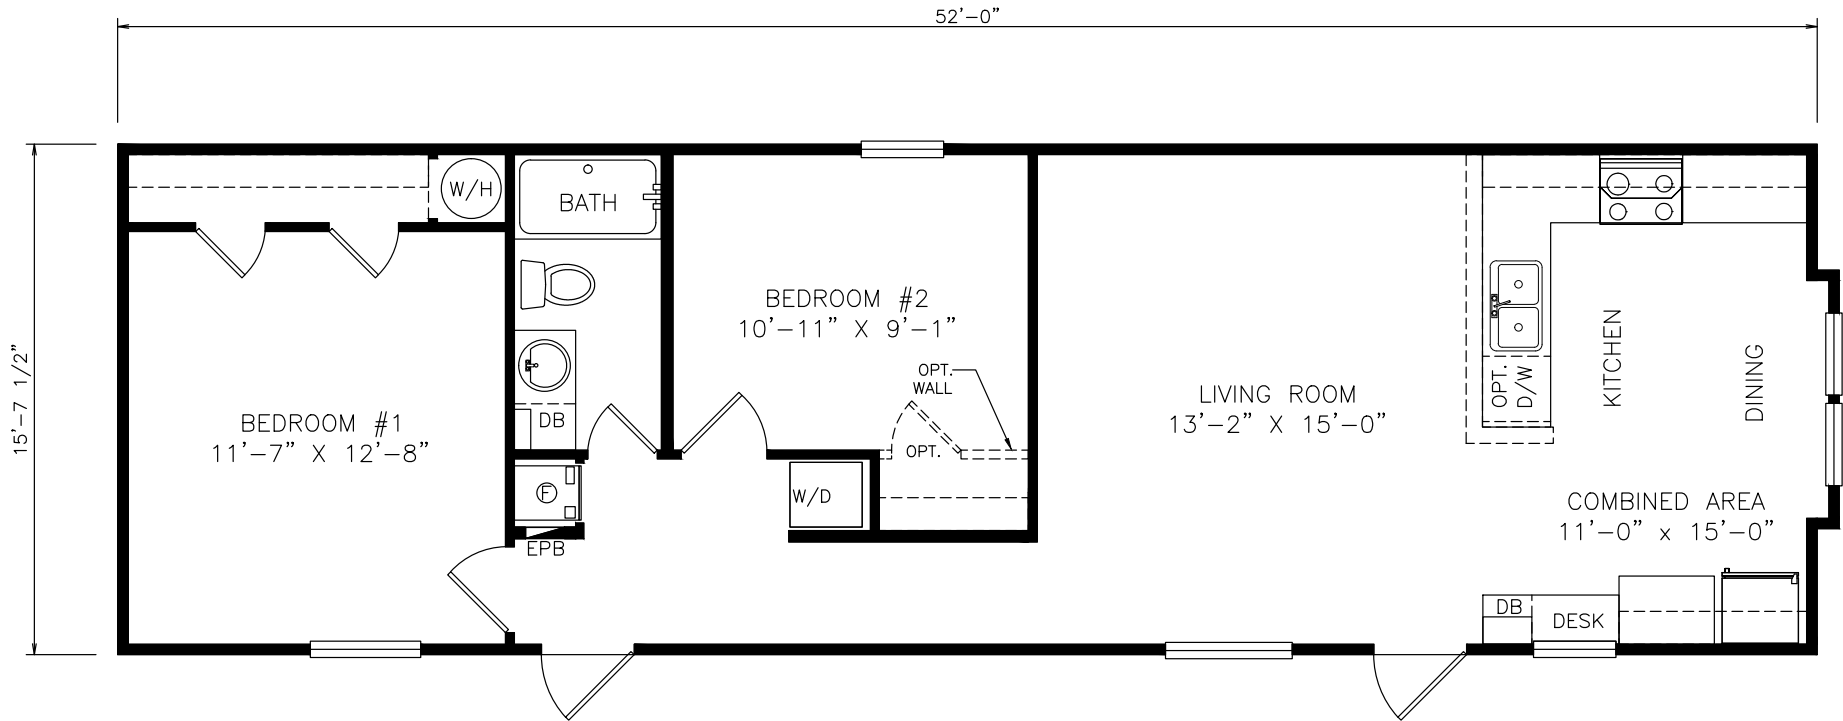

Wickett

Heritage Series - Single Section

822 SQ. FT. (Approximate) 2 Bedrooms, 1 Bath

Last Updated: 6-22-21

MOBILE HOMES ON MAIN
8355 E. Main Street
Mesa, AZ 85207

MobileHomesOnMain.com | 1-800-750-8796

IMPORTANT: Alta Cima Corp reserves the right to modify, cancel or substitute products or features of this event at any time without prior notice or obligation. Pictures and other promotional materials are representative and may depict or contain floor plans, square footages, elevations, options, upgrades, extra design features, decorations, floor coverings, specialty light fixtures, custom paint and wall coverings, window treatments, landscaping, sound and alarm systems, furnishings, appliances, and other designer/decorator features and amenities that are not included as part of the home and/or may not be available at all locations. Home, pricing and community information is subject to change, and homes to prior sale, at any time without notice or obligation. ©2020 Alta Cima Corp. All rights reserved.