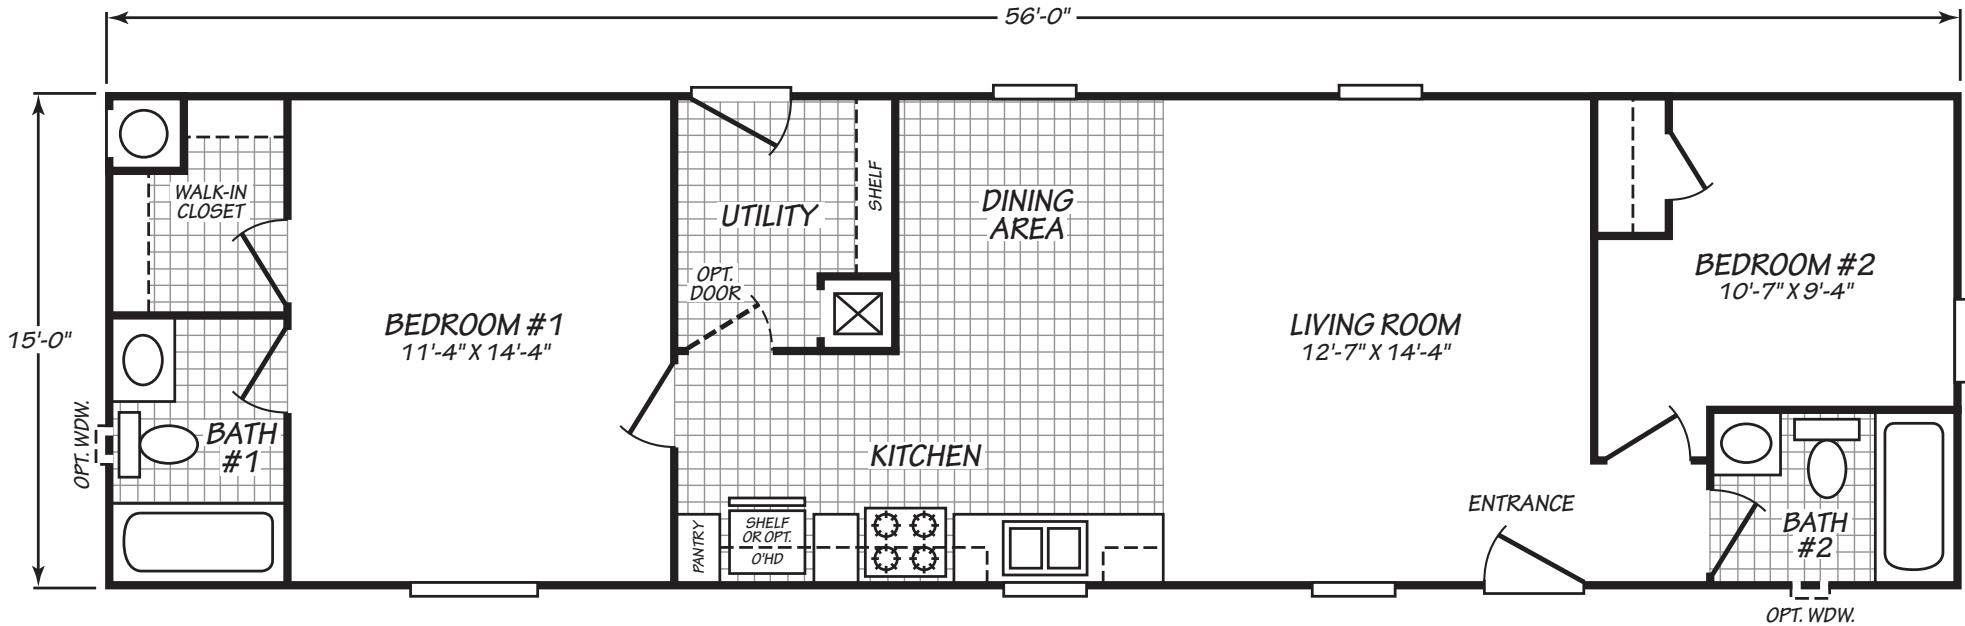

Wild Oak

Canyon Lake Series

840 SQ. FT. (Approximate) 2 Bedrooms, 2 Baths

Last Updated: 10-11-24

MOBILE HOMES ON MAIN
8355 E. Main Street
Mesa, AZ 85207

MobileHomesOnMain.com | 1-800-750-8796

IMPORTANT: Alta Cima Corp reserves the right to modify, cancel or substitute products or features of this event at any time without prior notice or obligation. Pictures and other promotional materials are representative and may depict or contain floor plans, square footages, elevations, options, upgrades, extra design features, decorations, floor coverings, specialty light fixtures, custom paint and wall coverings, window treatments, landscaping, sound and alarm systems, furnishings, appliances, and other designer/decorator features and amenities that are not included as part of the home and/or may not be available at all locations. Home, pricing and community information is subject to change, and homes to prior sale, at any time without notice or obligation. ©2020 Alta Cima Corp. All rights reserved.