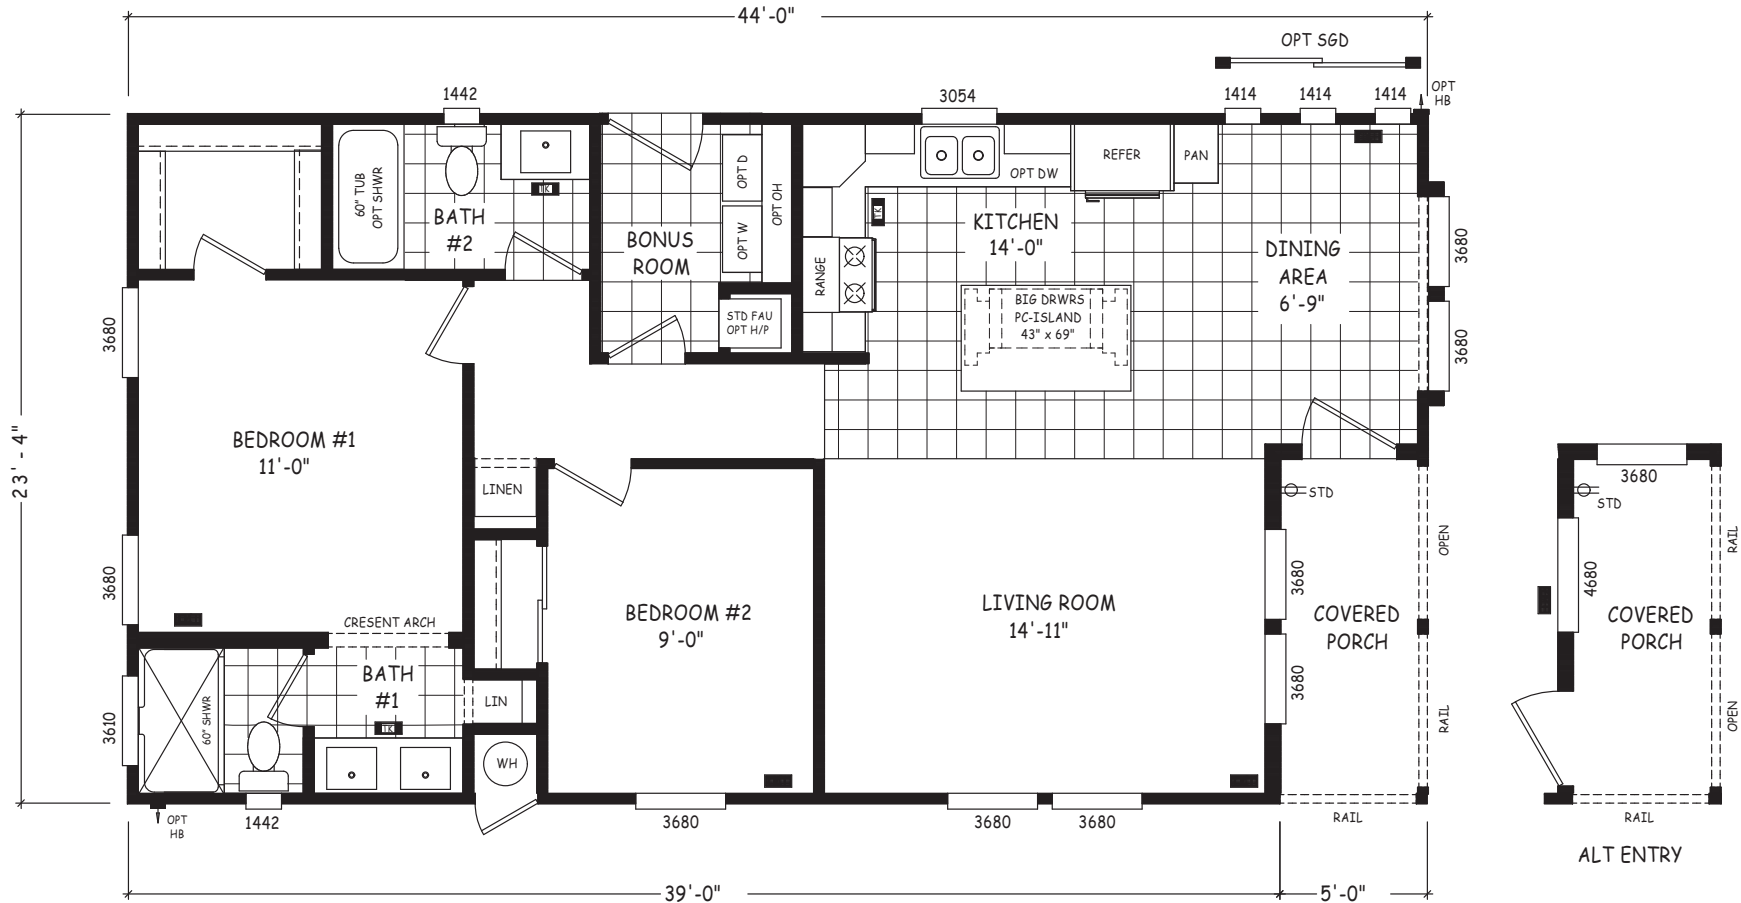

# Winnipeg

Pinnacle Series

1,027 SQ. FT. (Approximate) 2 Bedroom, 2 Bath

Last Updated: 8-22-22

**MOBILE HOMES ON MAIN**  
8355 E. Main Street  
Mesa, AZ 85207

**MobileHomesOnMain.com | 1-800-750-8796**

**IMPORTANT:** Alta Cima Corp reserves the right to modify, cancel or substitute products or features of this event at any time without prior notice or obligation. Pictures and other promotional materials are representative and may depict or contain floor plans, square footages, elevations, options, upgrades, extra design features, decorations, floor coverings, specialty light fixtures, custom paint and wall coverings, window treatments, landscaping, sound and alarm systems, furnishings, appliances, and other designer/decorator features and amenities that are not included as part of the home and/or may not be available at all locations. Home, pricing and community information is subject to change, and homes to prior sale, at any time without notice or obligation. ©2020 Alta Cima Corp. All rights reserved.