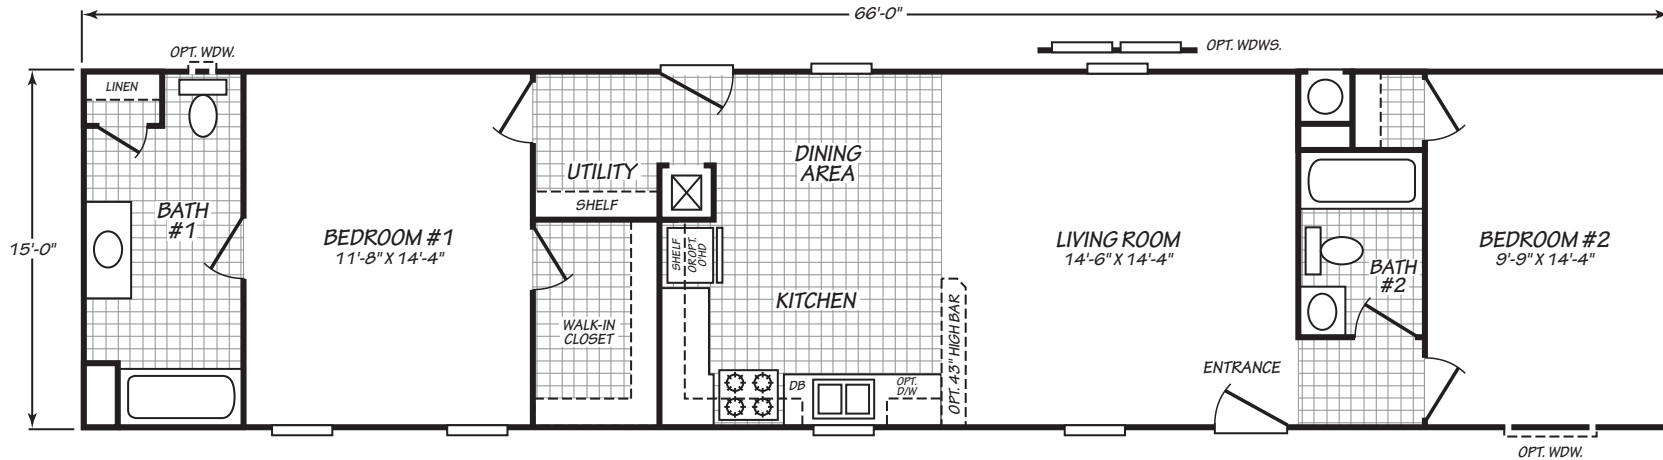

# Winnetka

Canyon Lake Series

990 SQ. FT. (Approximate) 2 Bedrooms, 2 Baths

Last Updated: 10-11-24

**MOBILE HOMES ON MAIN**  
8355 E. Main Street  
Mesa, AZ 85207

**MobileHomesOnMain.com | 1-800-750-8796**