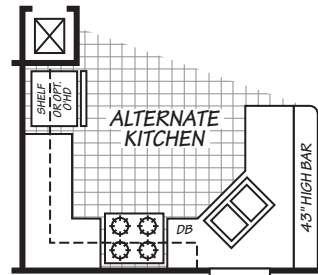

# Winnetka

Canyon Lake Series

990 SQ. FT. (Approximate) 2 Bedrooms, 2 Baths

Last Updated: 10-11-24

**MOBILE HOMES ON MAIN**  
8355 E. Main Street  
Mesa, AZ 85207

**MobileHomesOnMain.com | 1-800-750-8796**