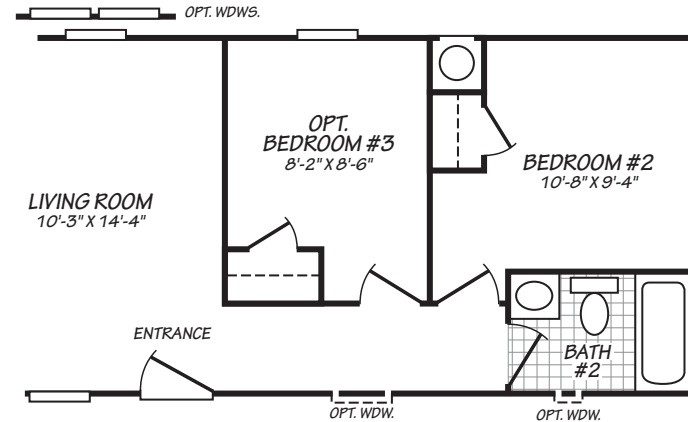

# Winnetka

Canyon Lake Series

990 SQ. FT. (Approximate) 2 Bedrooms, 2 Baths

Last Updated: 10-11-24

**MOBILE HOMES ON MAIN**  
8355 E. Main Street  
Mesa, AZ 85207

**MobileHomesOnMain.com | 1-800-750-8796**