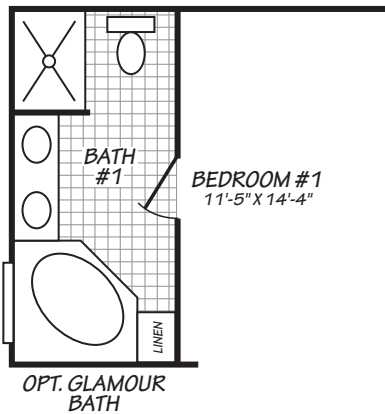

# Winnetka

Canyon Lake Series

990 SQ. FT. (Approximate) 2 Bedrooms, 2 Baths

Last Updated: 10-11-24

**MOBILE HOMES ON MAIN**  
8355 E. Main Street  
Mesa, AZ 85207

**MobileHomesOnMain.com | 1-800-750-8796**