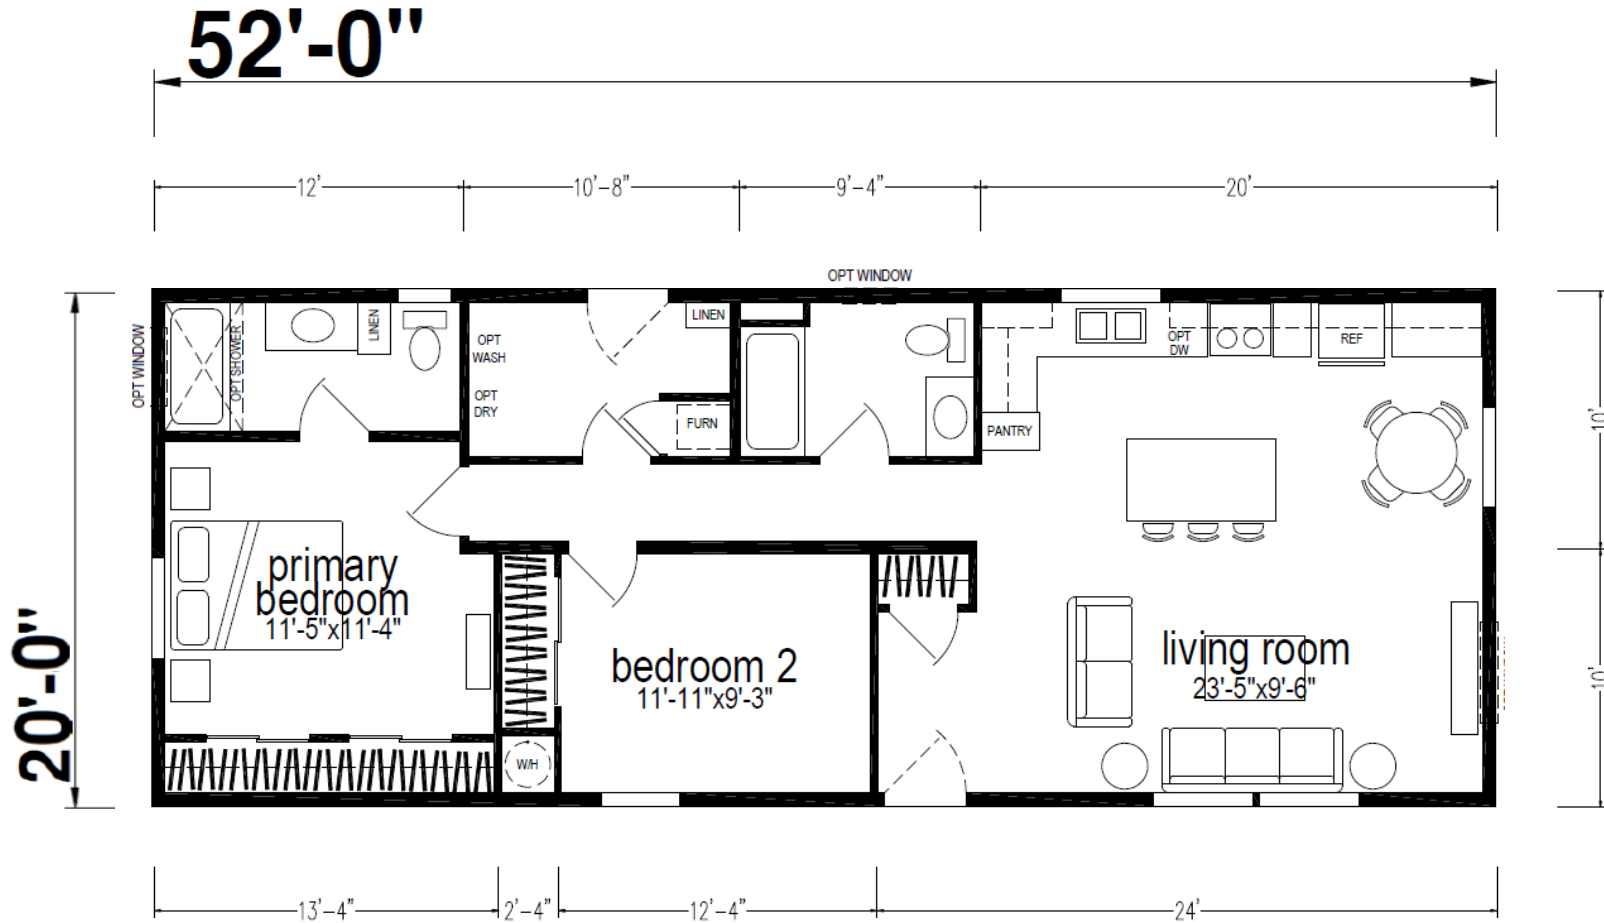

Askew

Ridgewood Series

1,040 SQ. FT. (Approximate) 2 Bedroom, 2 Bath

Last Updated: 8-14-24

CHAMPION HOMES CENTER
550 Booth Bend Rd.
McMinnville, OR 97128

NorthWestFactoryDirectHomes.com | 1-800-645-4943

IMPORTANT: Champion Homes reserves the right to modify, cancel or substitute products or features of this event at any time without prior notice or obligation. Pictures and other promotional materials are representative and may depict or contain floor plans, square footages, elevations, options, upgrades, extra design features, decorations, floor coverings, specialty light fixtures, custom paint and wall coverings, window treatments, landscaping, sound and alarm systems, furnishings, appliances, and other designer/decorator features and amenities that are not included as part of the home and/or may not be available at all locations. Home, pricing and community information is subject to change, and homes to prior sale, at any time without notice or obligation. ©2020 Alta Cima Corp. All rights reserved.