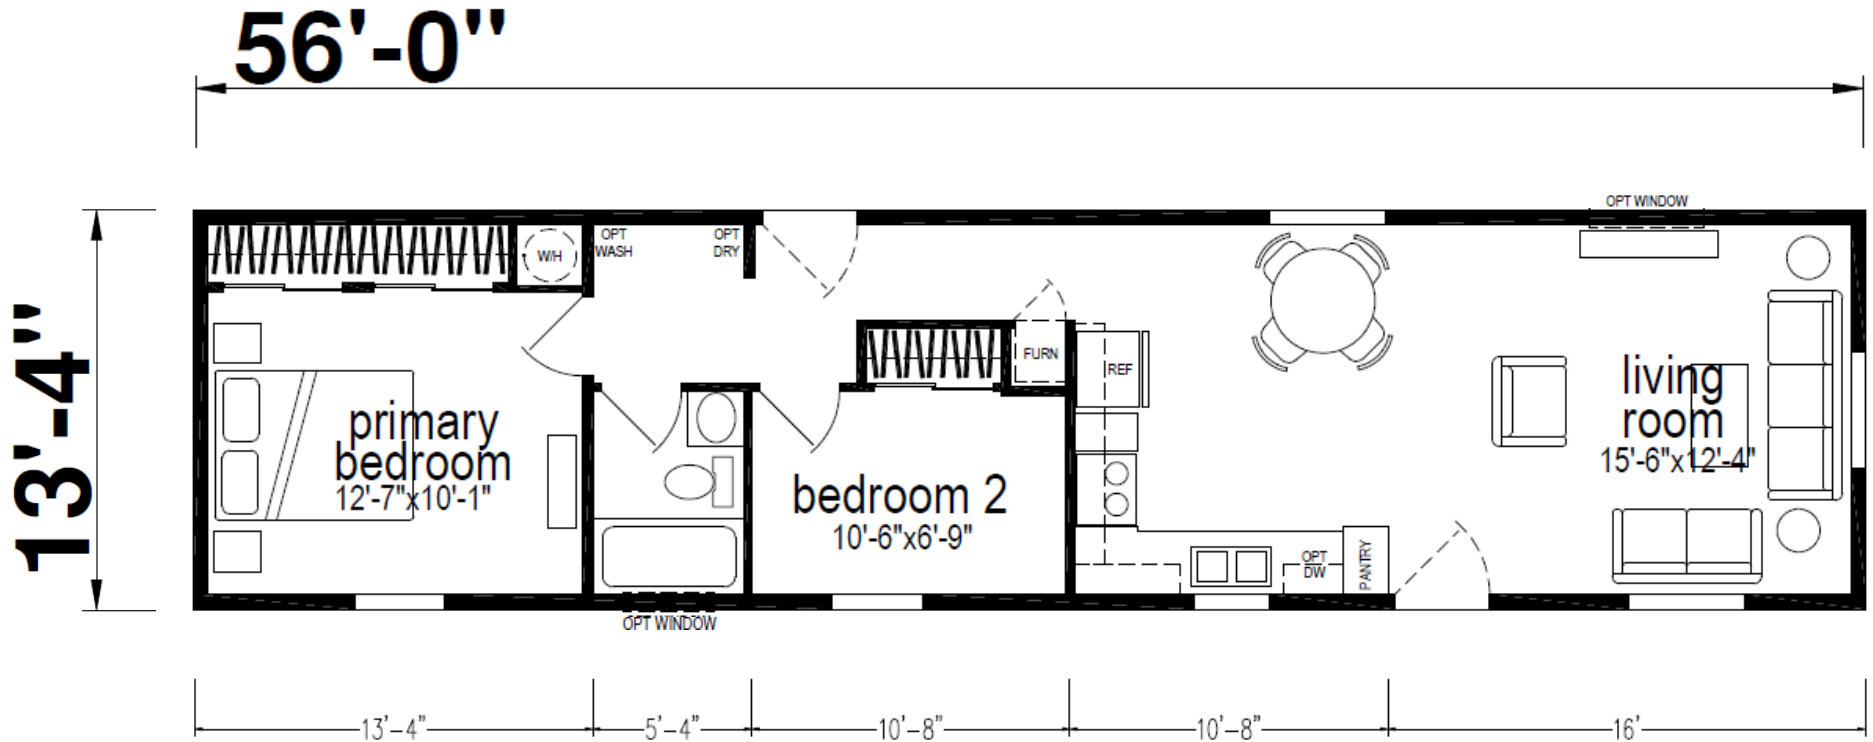

Berclair

Ridgewood Series

746 SQ. FT. (Approximate) 2 Bedroom, 1 Bath

Last Updated: 8-14-24

CHAMPION HOMES CENTER
550 Booth Bend Rd.
McMinnville, OR 97128

NorthWestFactoryDirectHomes.com | 1-800-645-4943

IMPORTANT: Champion Homes reserves the right to modify, cancel or substitute products or features of this event at any time without prior notice or obligation. Pictures and other promotional materials are representative and may depict or contain floor plans, square footages, elevations, options, upgrades, extra design features, decorations, floor coverings, specialty light fixtures, custom paint and wall coverings, window treatments, landscaping, sound and alarm systems, furnishings, appliances, and other designer/decorator features and amenities that are not included as part of the home and/or may not be available at all locations. Home, pricing and community information is subject to change, and homes to prior sale, at any time without notice or obligation. ©2020 Alta Cima Corp. All rights reserved.