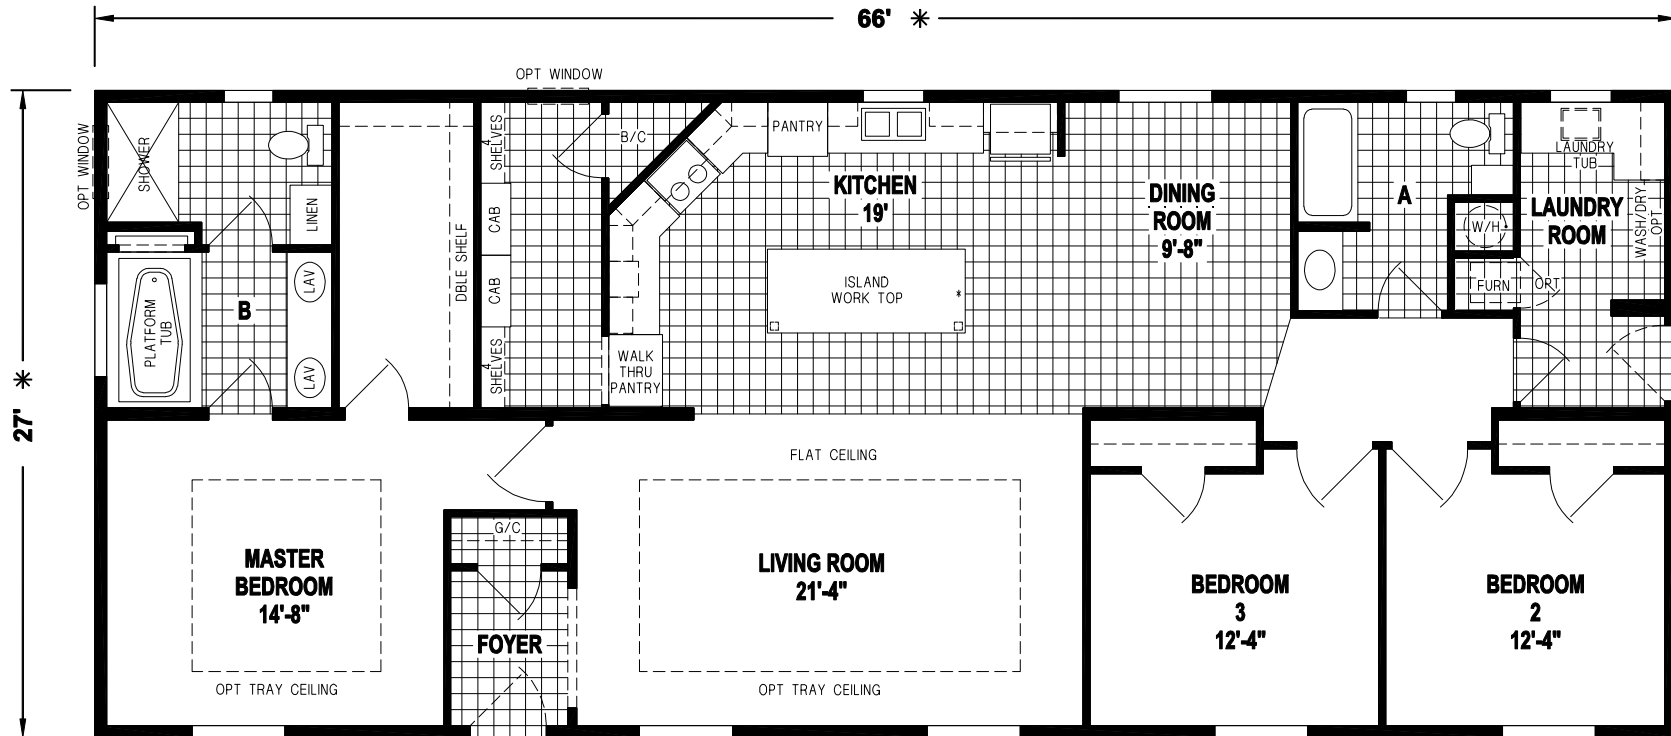

Birkenfeld

Woodbridge Series

1,782 SQ. FT. (Approximate) 3 Bedroom, 2 Bath

CHAMPION
HOMES CENTER

Last Updated: 6-1-22

OPTION SLIDING GLASS DOOR

CHAMPION HOMES CENTER
550 Booth Bend Rd.
McMinnville, OR 97128