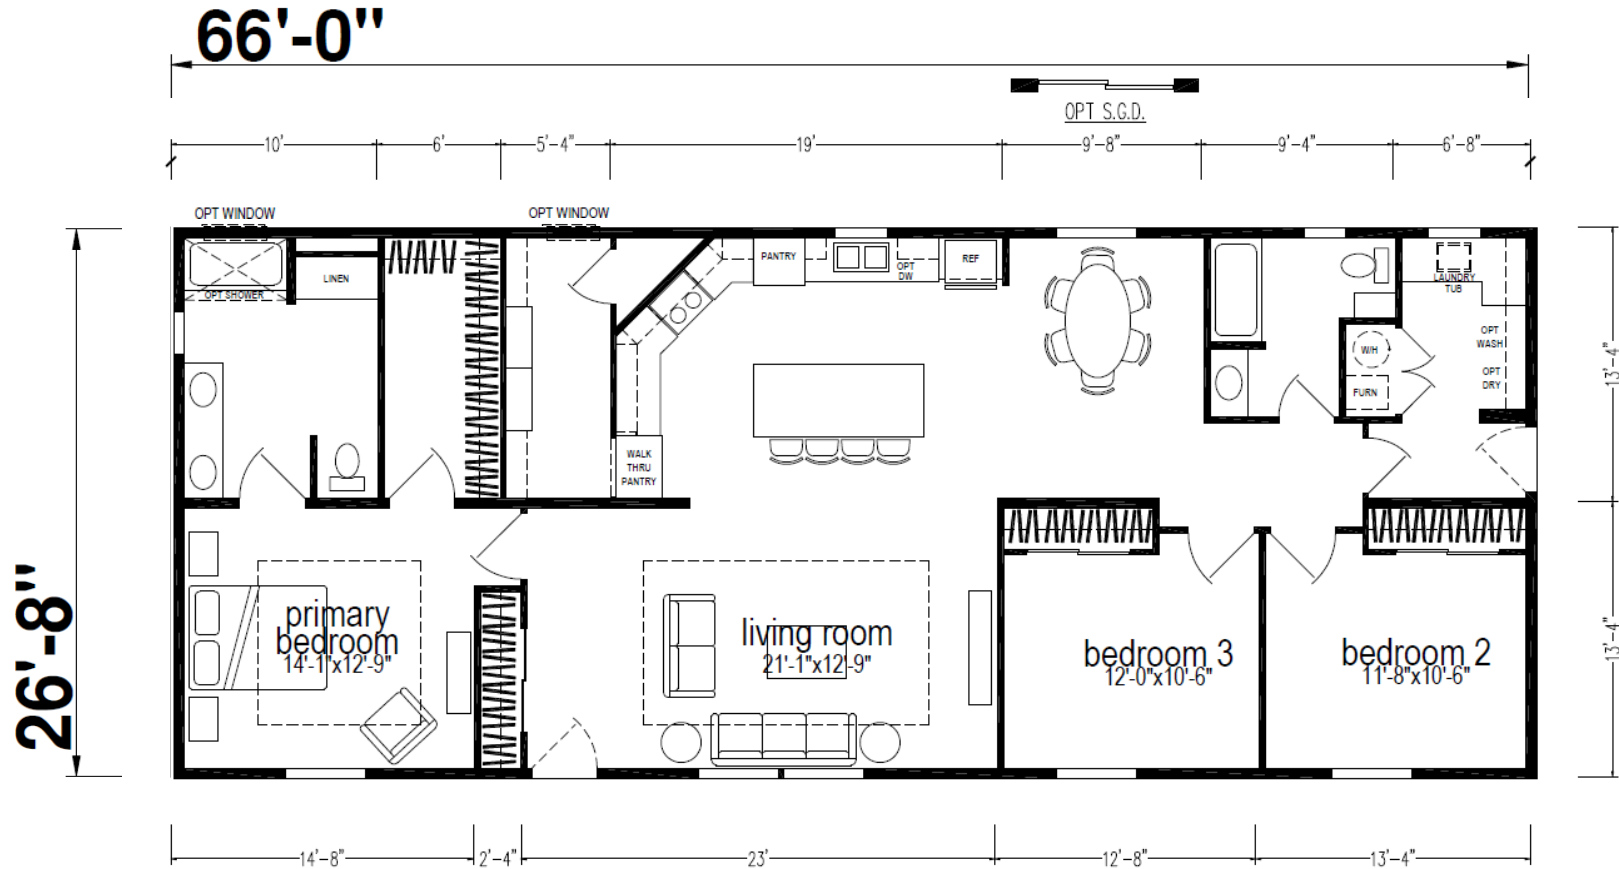

Birkenfield

Hillcrest Series

1,760 SQ. FT. (Approximate) 3 Bedroom, 2 Bath

Last Updated: 8-14-24

CHAMPION HOMES CENTER
550 Booth Bend Rd.
McMinnville, OR 97128

NorthWestFactoryDirectHomes.com | 1-800-645-4943