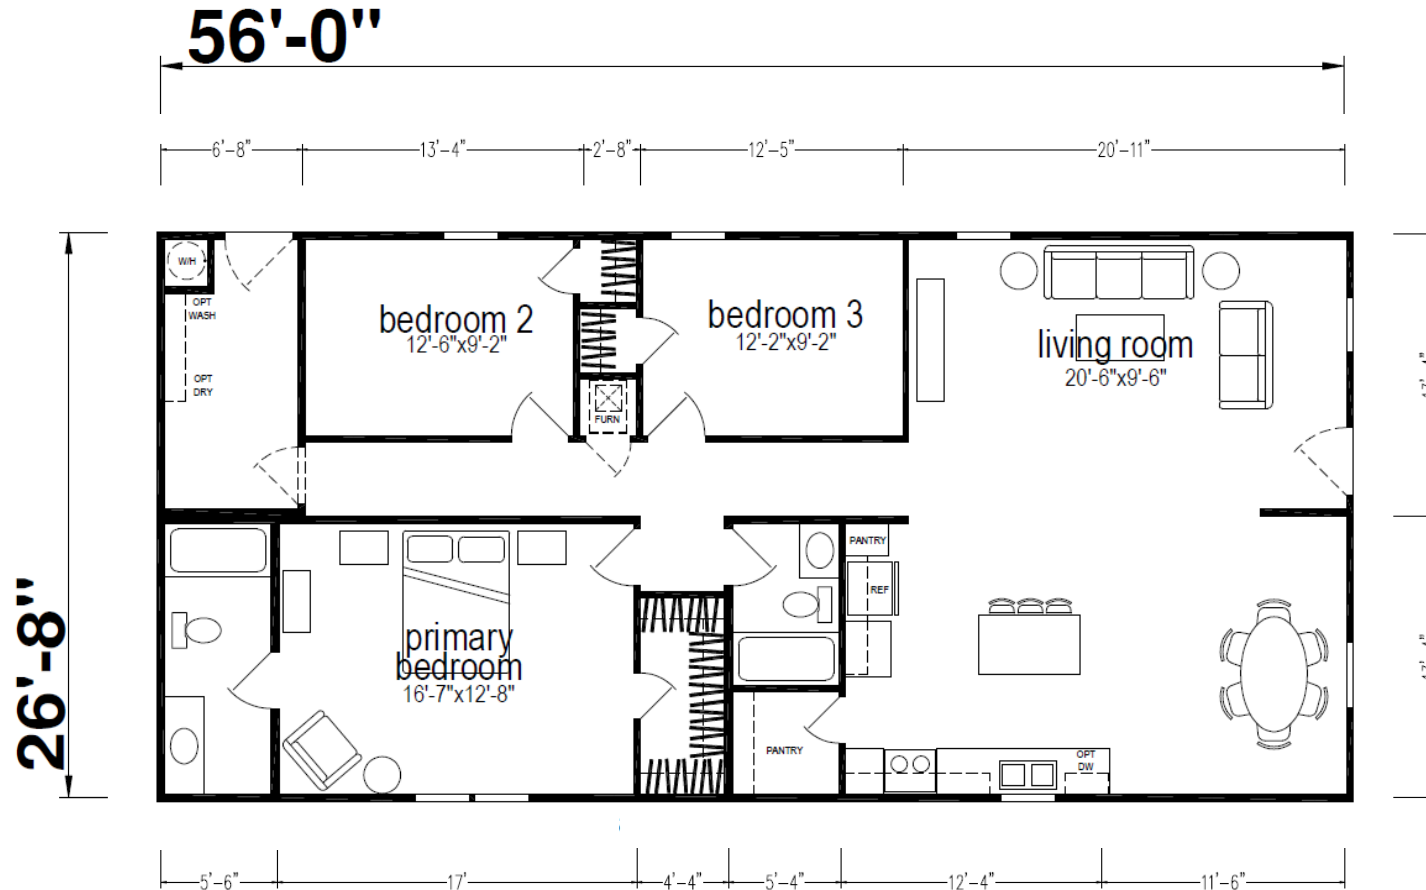

Brosi B

Millcreek Series

1493 SQ. FT. (Approximate) 3 Bedroom, 2 Bath

Last Updated: 10-14-24

CHAMPION HOMES CENTER
550 Booth Bend Rd.
McMinnville, OR 97128

NorthWestFactoryDirectHomes.com | 1-800-645-4943

IMPORTANT: Champion Homes reserves the right to modify, cancel or substitute products or features of this event at any time without prior notice or obligation. Pictures and other promotional materials are representative and may depict or contain floor plans, square footages, elevations, options, upgrades, extra design features, decorations, floor coverings, specialty light fixtures, custom paint and wall coverings, window treatments, landscaping, sound and alarm systems, furnishings, appliances, and other designer/decorator features and amenities that are not included as part of the home and/or may not be available at all locations. Home, pricing and community information is subject to change, and homes to prior sale, at any time without notice or obligation. ©2020 Alta Cima Corp. All rights reserved.