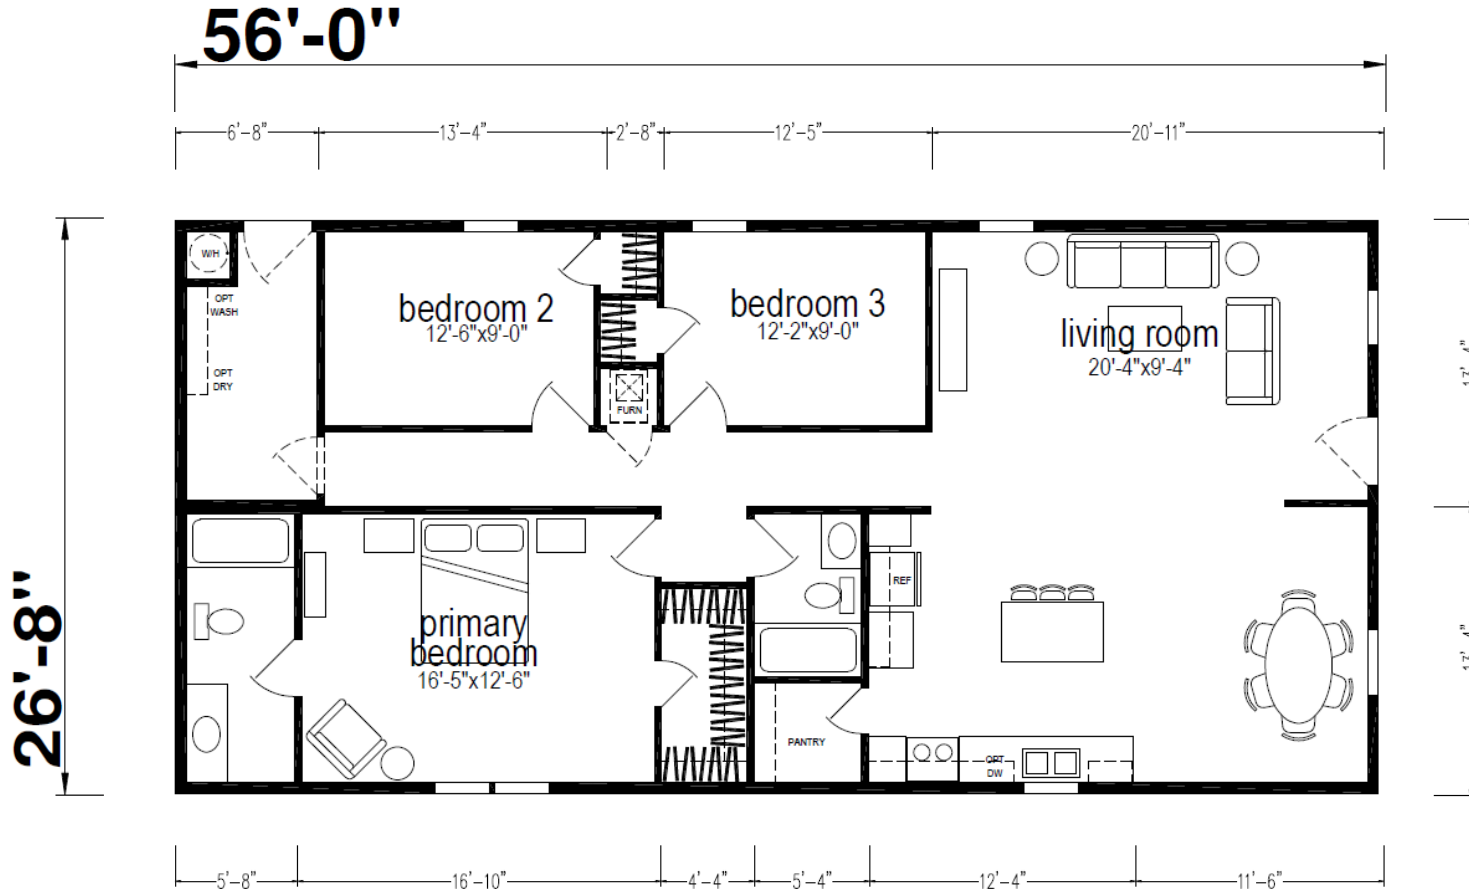

Brosi

Millcreek Series

1,493 SQ. FT. (Approximate) 3 Bedroom, 2 Bath

Last Updated: 10-14-24

CHAMPION HOMES CENTER
550 Booth Bend Rd.
McMinnville, OR 97128

NorthWestFactoryDirectHomes.com | 1-800-645-4943

IMPORTANT: Champion Homes reserves the right to modify, cancel or substitute products or features of this event at any time without prior notice or obligation. Pictures and other promotional materials are representative and may depict or contain floor plans, square footages, elevations, options, upgrades, extra design features, decorations, floor coverings, specialty light fixtures, custom paint and wall coverings, window treatments, landscaping, sound and alarm systems, furnishings, appliances, and other designer/decorator features and amenities that are not included as part of the home and/or may not be available at all locations. Home, pricing and community information is subject to change, and homes to prior sale, at any time without notice or obligation. ©2020 Alta Cima Corp. All rights reserved.