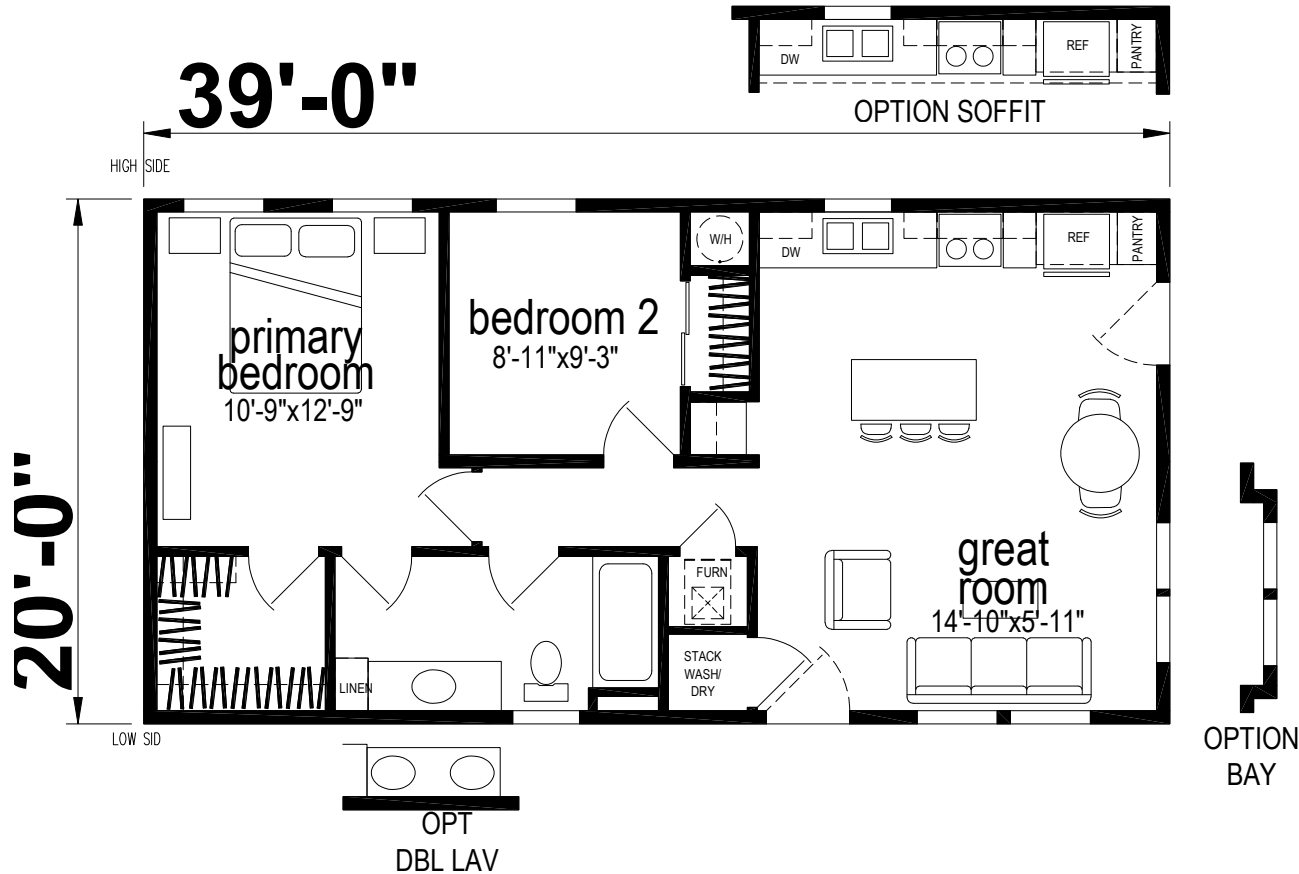

Cambrian

Genesis Series

780 SQ. FT. (Approximate) 2 Bedroom, 1 Bath

Last Updated: 9-10-24

CHAMPION HOMES CENTER
550 Booth Bend Rd.
McMinnville, OR 97128

NorthWestFactoryDirectHomes.com | 1-800-645-4943

IMPORTANT: Champion Homes reserves the right to modify, cancel or substitute products or features of this event at any time without prior notice or obligation. Pictures and other promotional materials are representative and may depict or contain floor plans, square footages, elevations, options, upgrades, extra design features, decorations, floor coverings, specialty light fixtures, custom paint and wall coverings, window treatments, landscaping, sound and alarm systems, furnishings, appliances, and other designer/decorator features and amenities that are not included as part of the home and/or may not be available at all locations. Home, pricing and community information is subject to change, and homes to prior sale, at any time without notice or obligation. ©2020 Alta Cima Corp. All rights reserved.