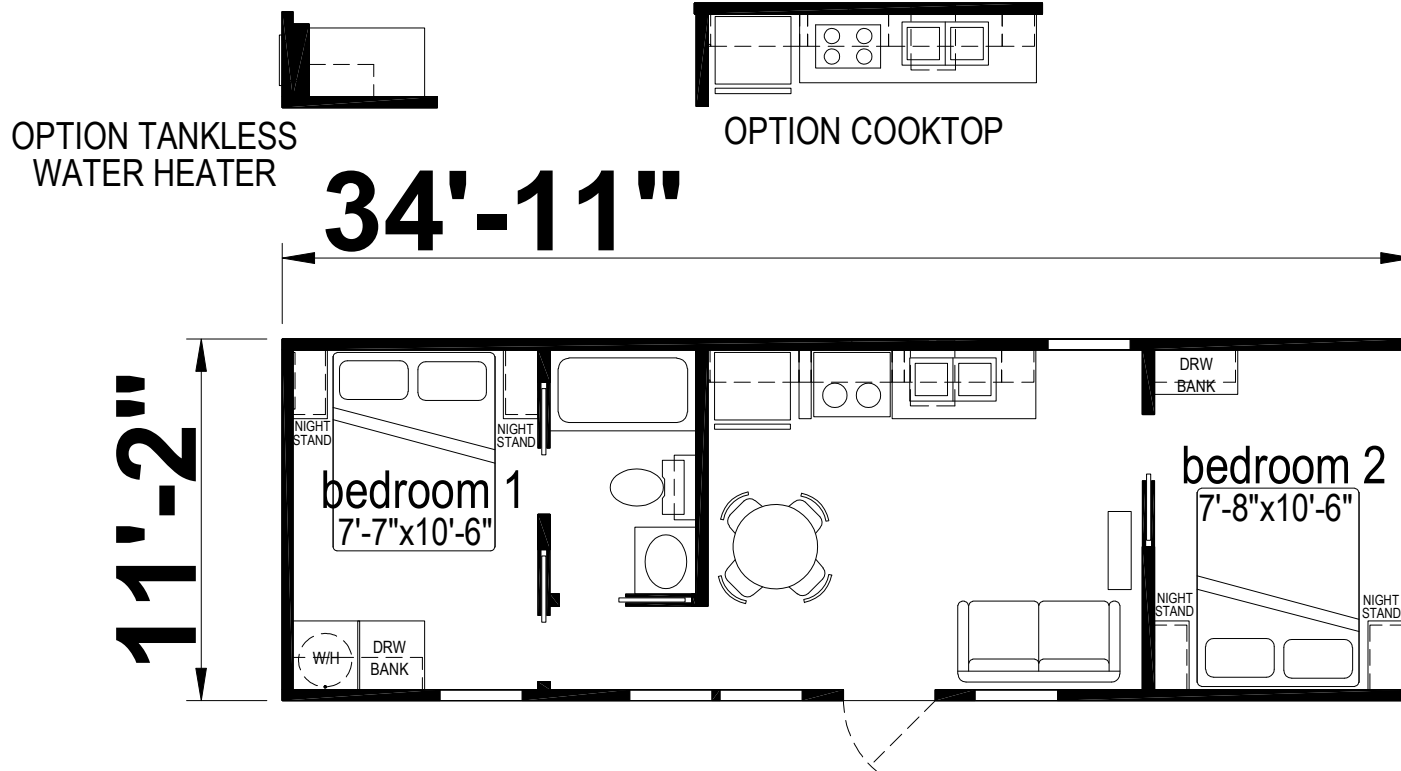

Cascade

Shore Park Series

389 SQ. FT. (Approximate) 2 Bedroom, 1 Bath

Last Updated: 2-10-25

CHAMPION HOMES CENTER
550 Booth Bend Rd.
McMinnville, OR 97128

NorthWestFactoryDirectHomes.com | 1-800-645-4943

IMPORTANT: Champion Homes reserves the right to modify, cancel or substitute products or features of this event at any time without prior notice or obligation. Pictures and other promotional materials are representative and may depict or contain floor plans, square footages, elevations, options, upgrades, extra design features, decorations, floor coverings, specialty light fixtures, custom paint and wall coverings, window treatments, landscaping, sound and alarm systems, furnishings, appliances, and other designer/decorator features and amenities that are not included as part of the home and/or may not be available at all locations. Home, pricing and community information is subject to change, and homes to prior sale, at any time without notice or obligation. ©2023 Champion Homes. All rights reserved.