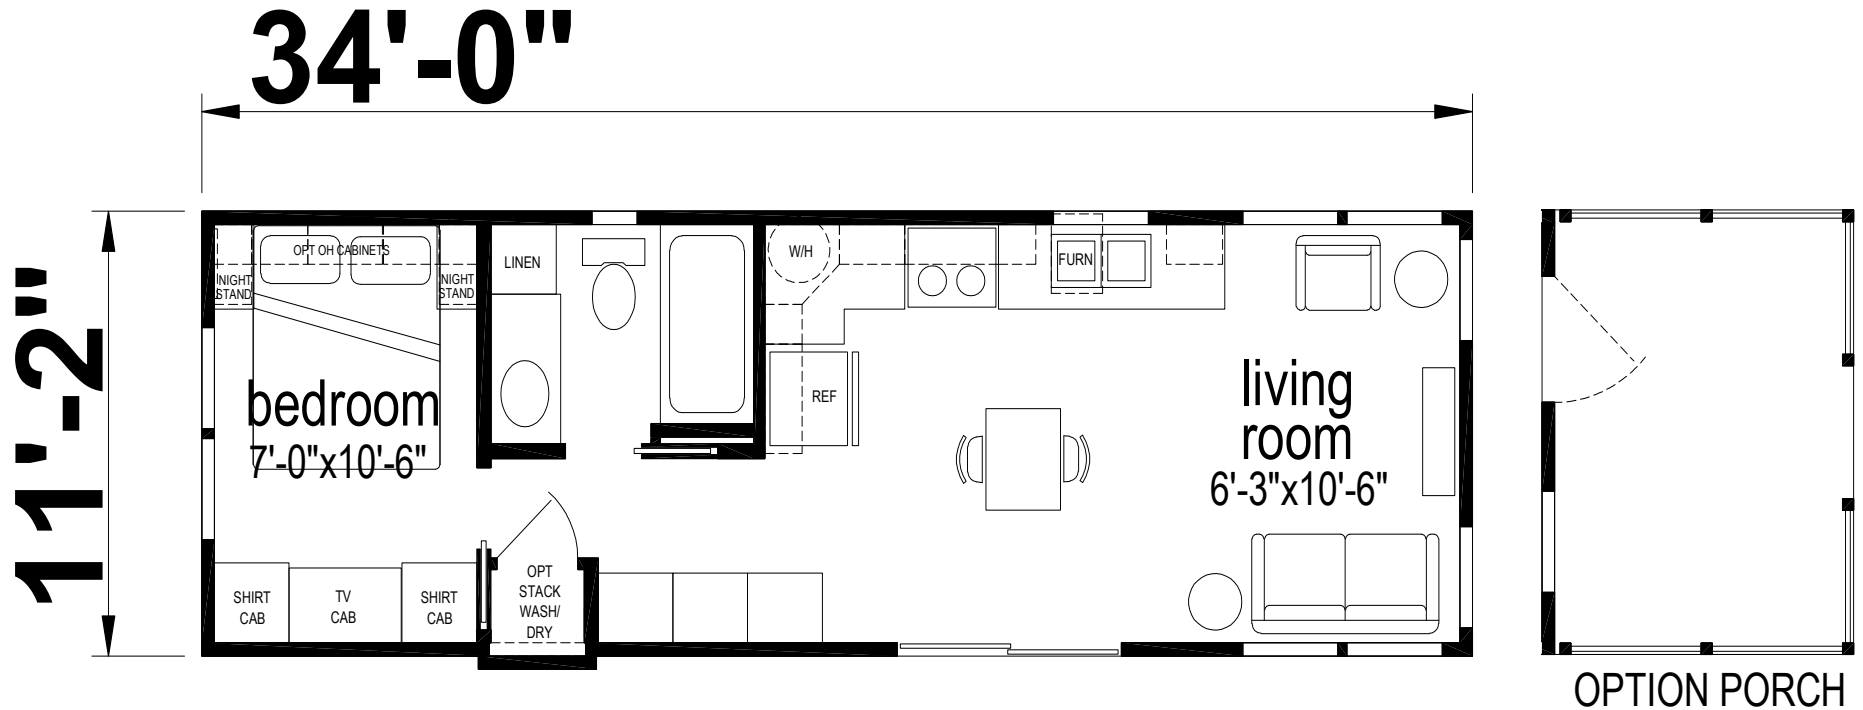

# Columbia

Shore Park Series

380 SQ. FT. (Approximate) 1 Bedroom, 1 Bath

Last Updated: 9-11-24

**CHAMPION HOMES CENTER**  
550 Booth Bend Rd.  
McMinnville, OR 97128

**NorthWestFactoryDirectHomes.com | 1-800-645-4943**