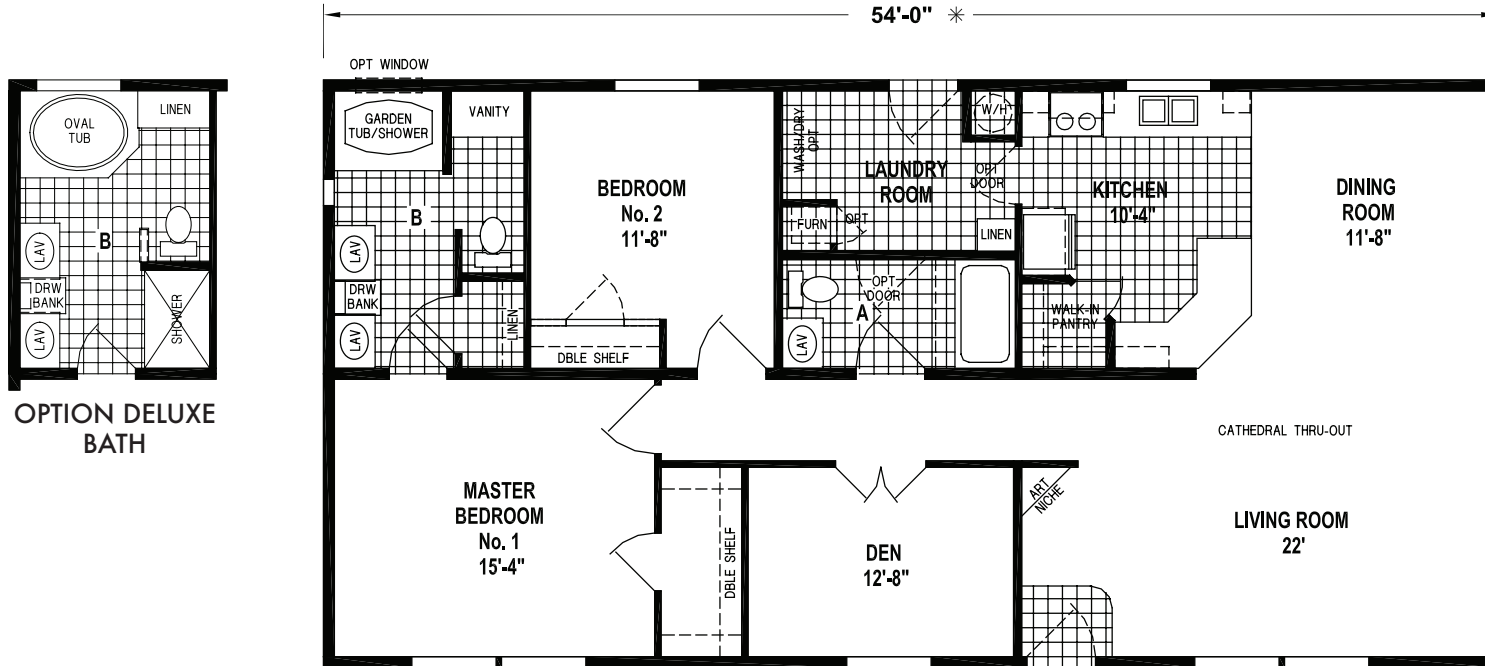

Connell

West Ridge Doublewide Series

1,458 SQ. FT. (Approximate) 2 Bedrooms, 2 Baths

Last Updated: 10-14-22

OPTION DELUXE BATH

OPTION LINEN CLOSET

OPTION THIRD BEDROOM

OPTION GUEST CLOSET