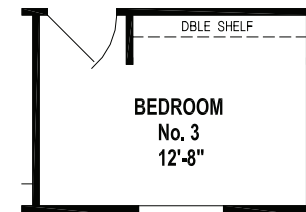

Connell

West Ridge Doublewide Series

1,458 SQ. FT. (Approximate) 2 Bedrooms, 2 Baths

Last Updated: 10-14-22

OPTION DELUXE BATH

OPTION LINEN CLOSET

OPTION THIRD BEDROOM

OPTION GUEST CLOSET