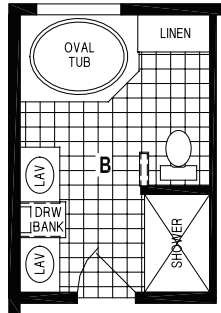

Connell

West Ridge Doublewide Series

1,458 SQ. FT. (Approximate) 2 Bedrooms, 2 Baths

Last Updated: 10-14-22

OPTION DELUXE BATH

OPTION LINEN CLOSET

OPTION THIRD BEDROOM

OPTION GUEST CLOSET