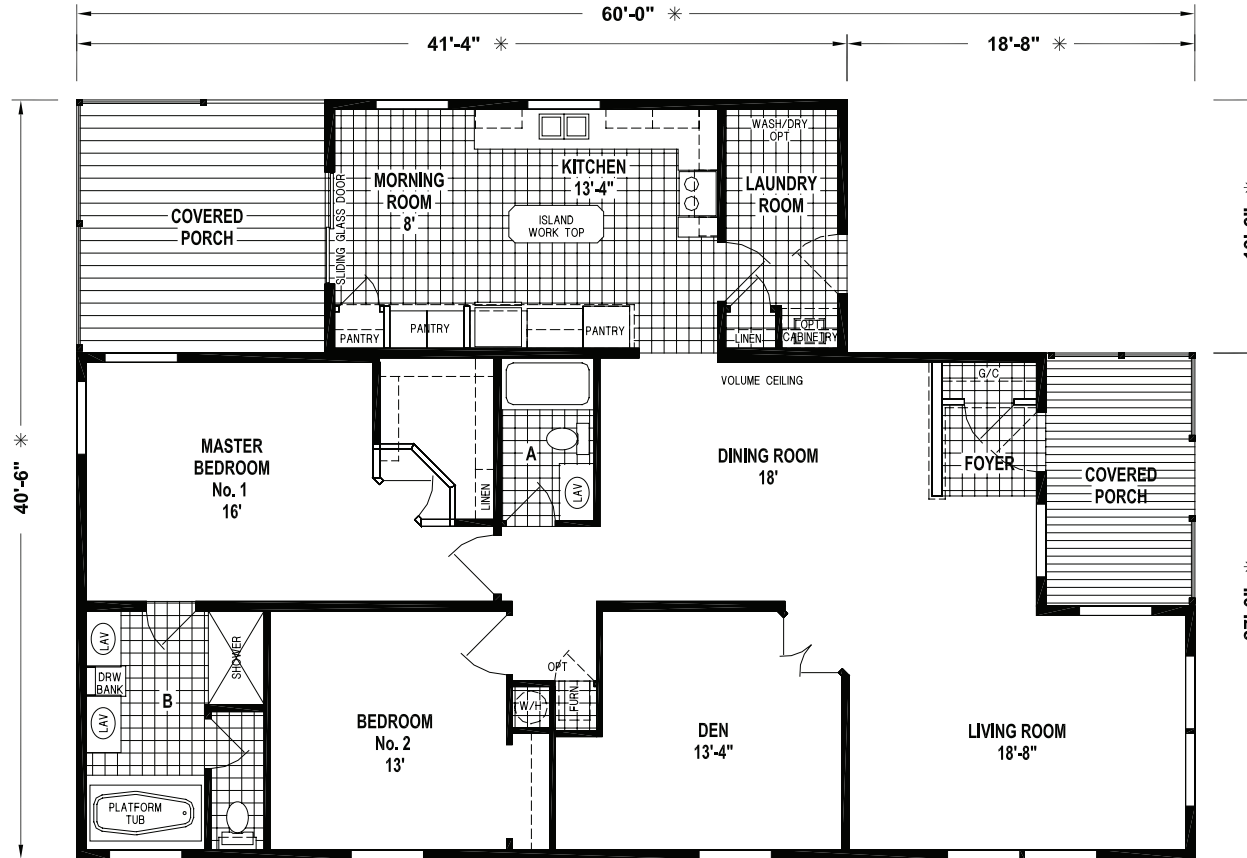

Cottage Grove

West Ridge Triplewide Series

2 Bedrooms, 2 Baths
Approx. 1,890 Sq. Ft.

Last Updated: 4-17-19

OPTION 3RD BEDROOM

Factory Expo Home Centers
550 Booth Bend Road
McMinnville, Oregon 97128

I authorize Factory Expo to build my house, per this plan.