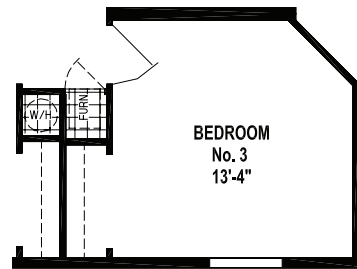

Cottage Grove

West Ridge Triplewide Series

2 Bedrooms, 2 Baths
Approx. 1,890 Sq. Ft.

Last Updated: 4-17-19

OPTION 3RD BEDROOM

Factory Expo Home Centers
550 Booth Bend Road
McMinnville, Oregon 97128

I authorize Factory Expo to build my house, per this plan.