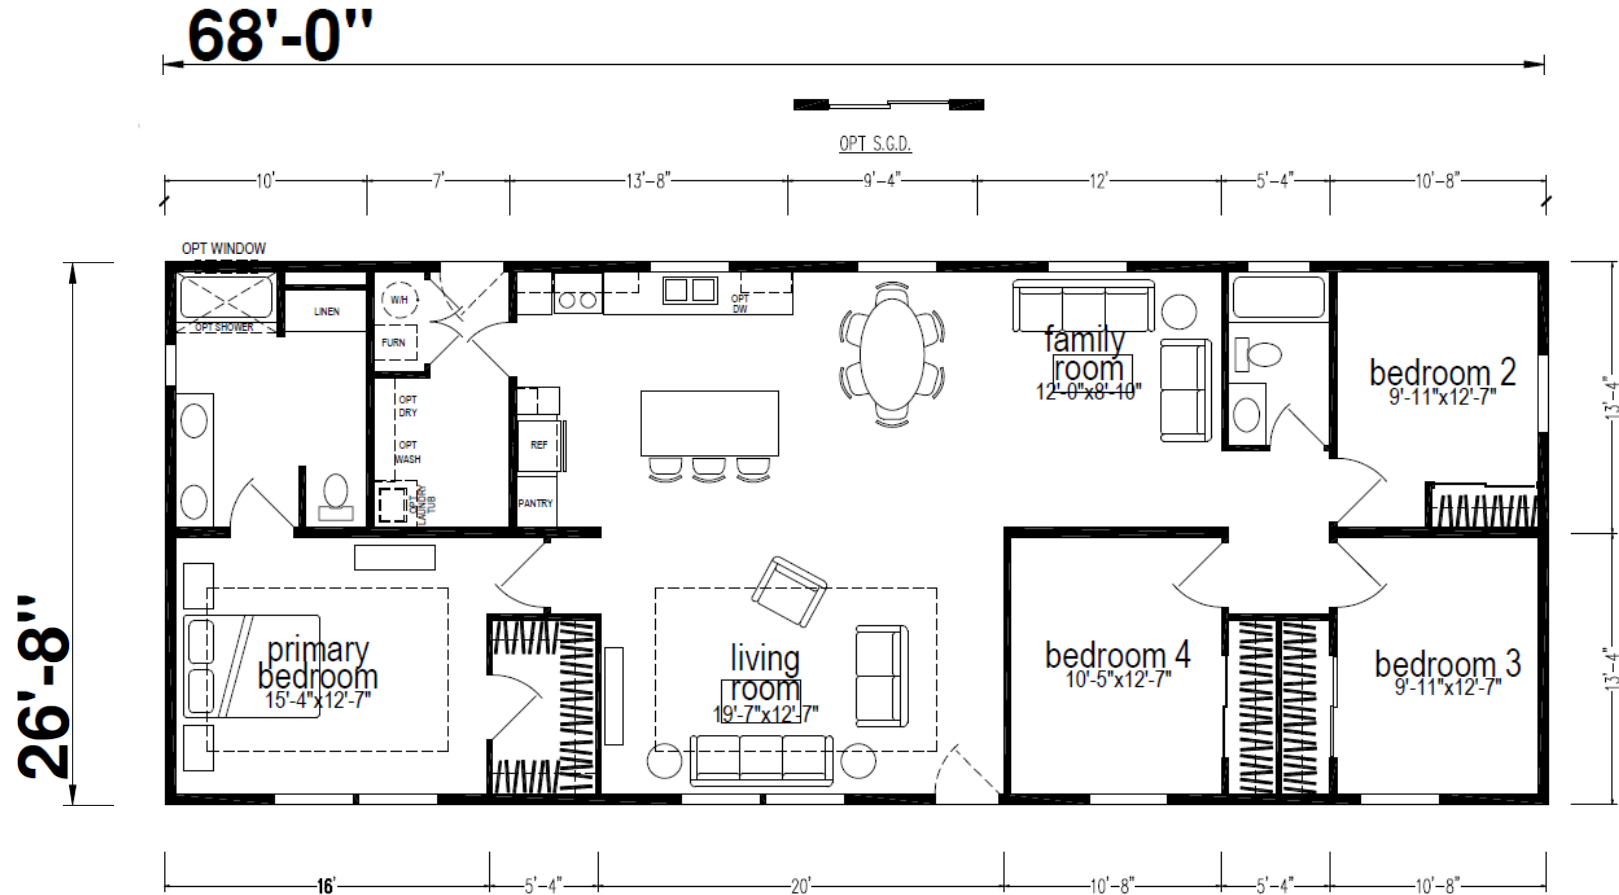

# Culver

Hillcrest Series

1,813 SQ. FT. (Approximate) 4 Bedroom, 2 Bath

Last Updated: 8-14-24

**CHAMPION HOMES CENTER**  
550 Booth Bend Rd.  
McMinnville, OR 97128

**NorthWestFactoryDirectHomes.com | 1-800-645-4943**