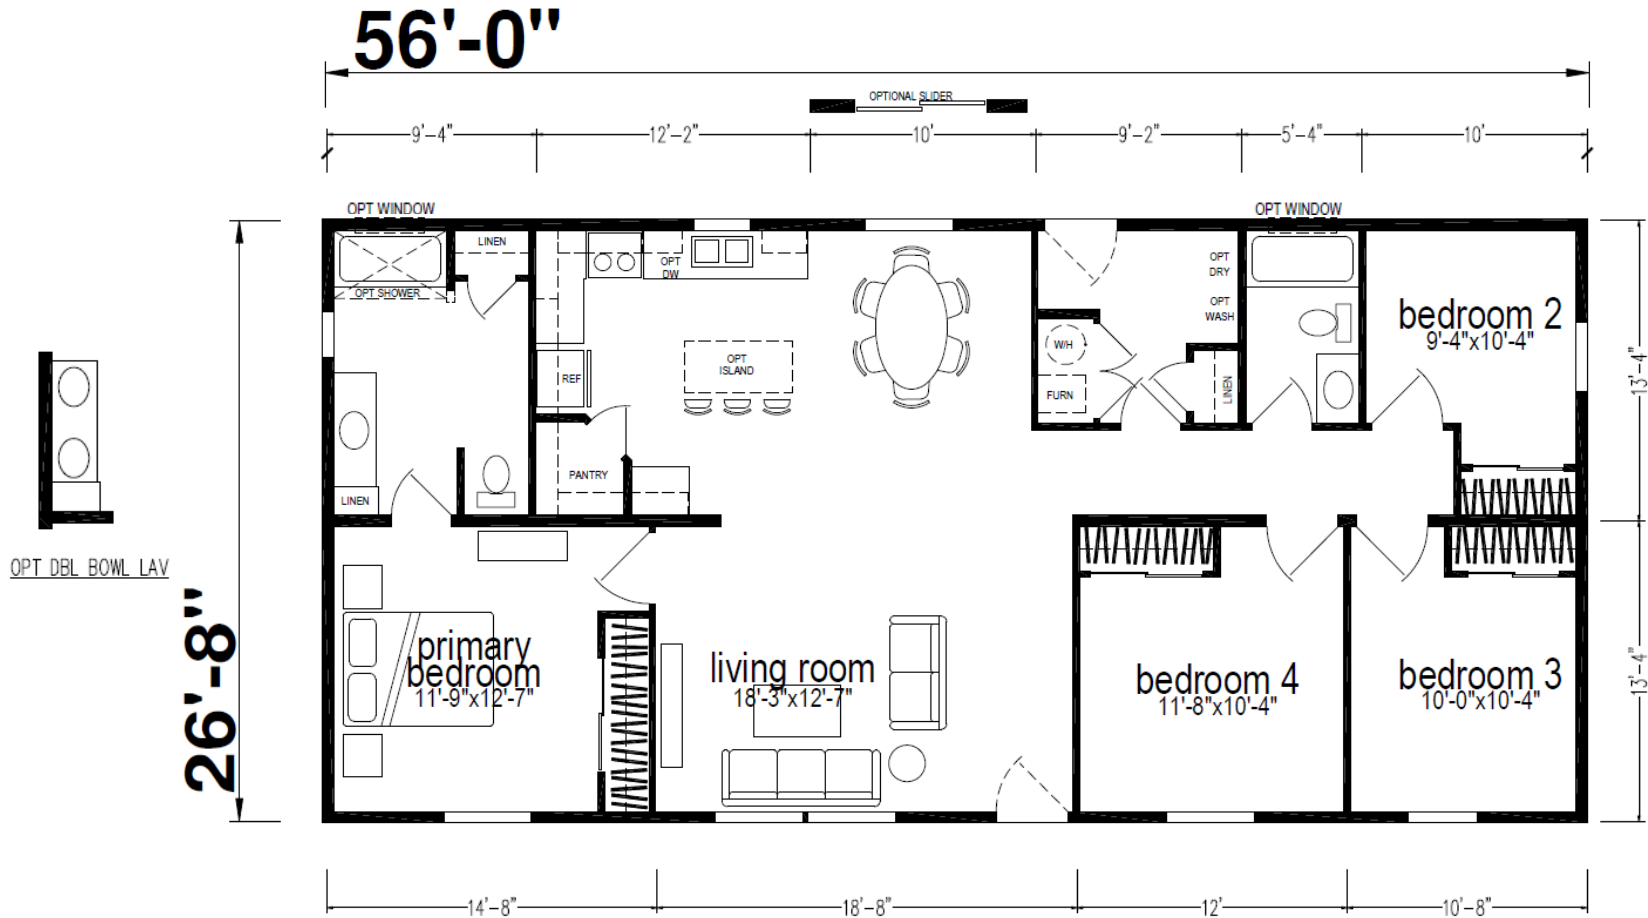

# Damascus

Ridgewood Series

1,493 SQ. FT. (Approximate) 4 Bedroom, 2 Bath

Last Updated: 8-14-24

**CHAMPION HOMES CENTER**  
550 Booth Bend Rd.  
McMinnville, OR 97128

**NorthWestFactoryDirectHomes.com | 1-800-645-4943**