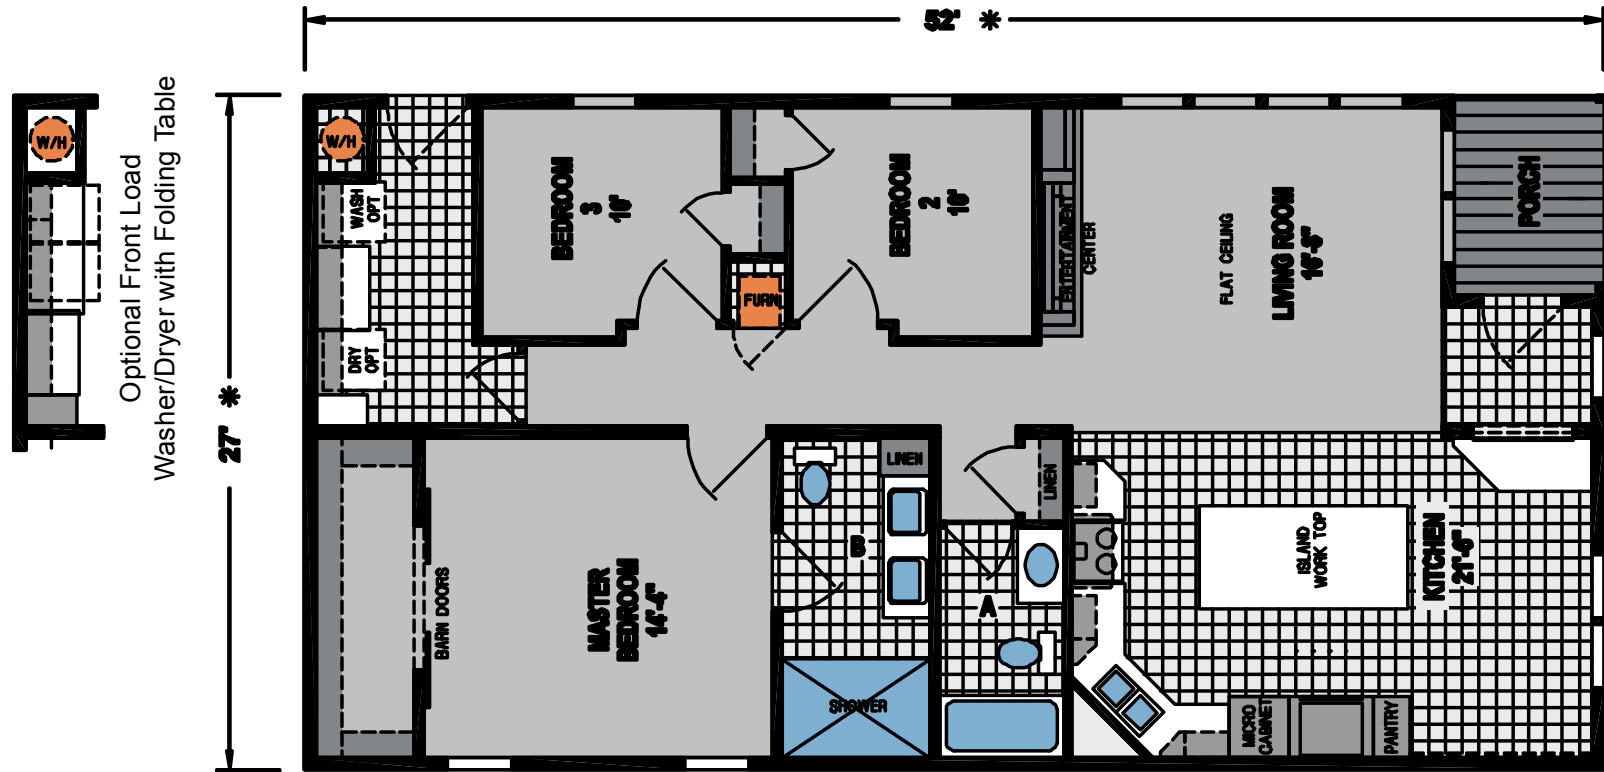

Dorris

Spectra Series

1,404 SQ. FT. (Approximate) 3 Bedroom, 2 Bath

CHAMPION[®]
HOMES CENTER

Last Updated: 9-22-23

Optional Sliding Glass Door

CHAMPION HOMES CENTER
550 Booth Bend Rd.
McMinnville, OR 97128

NorthWestFactoryDirectHomes.com | 1-800-645-4943