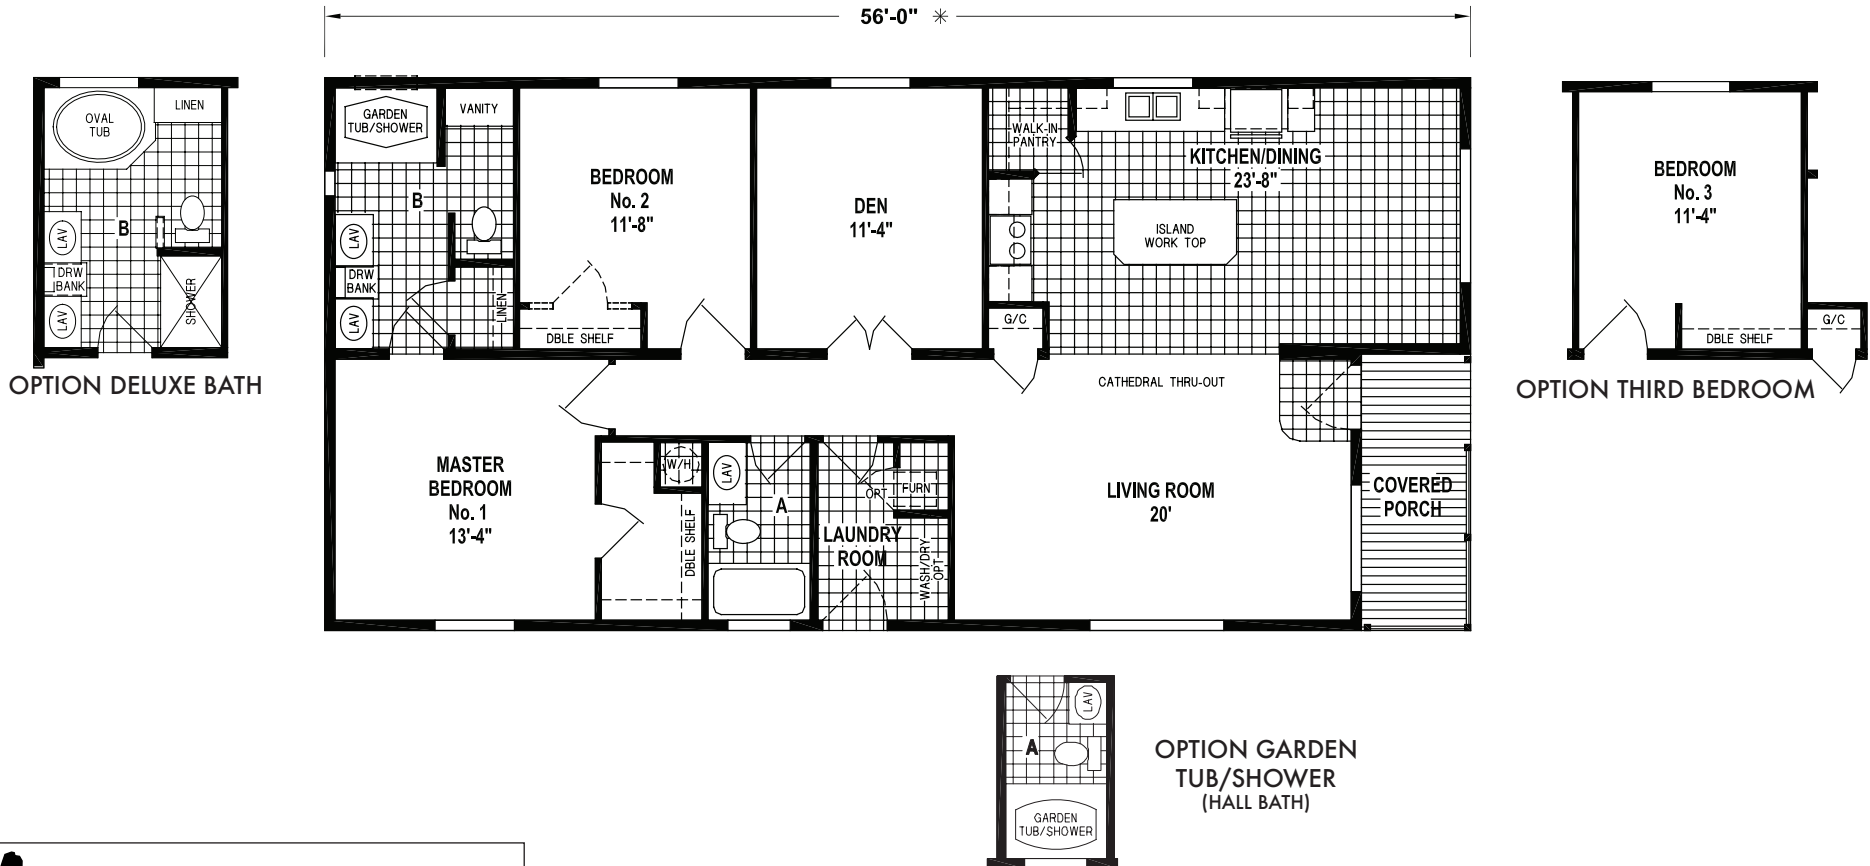

Dunes City

West Ridge Doublewide Series

1,440 SQ. FT. (Approximate) 2 Bedrooms, 2 Baths

Last Updated: 10-14-22

CHAMPION HOMES CENTER
550 Booth Bend Rd.
McMinnville, OR 97128

NorthWestFactoryDirectHomes.com | 1-800-645-4943