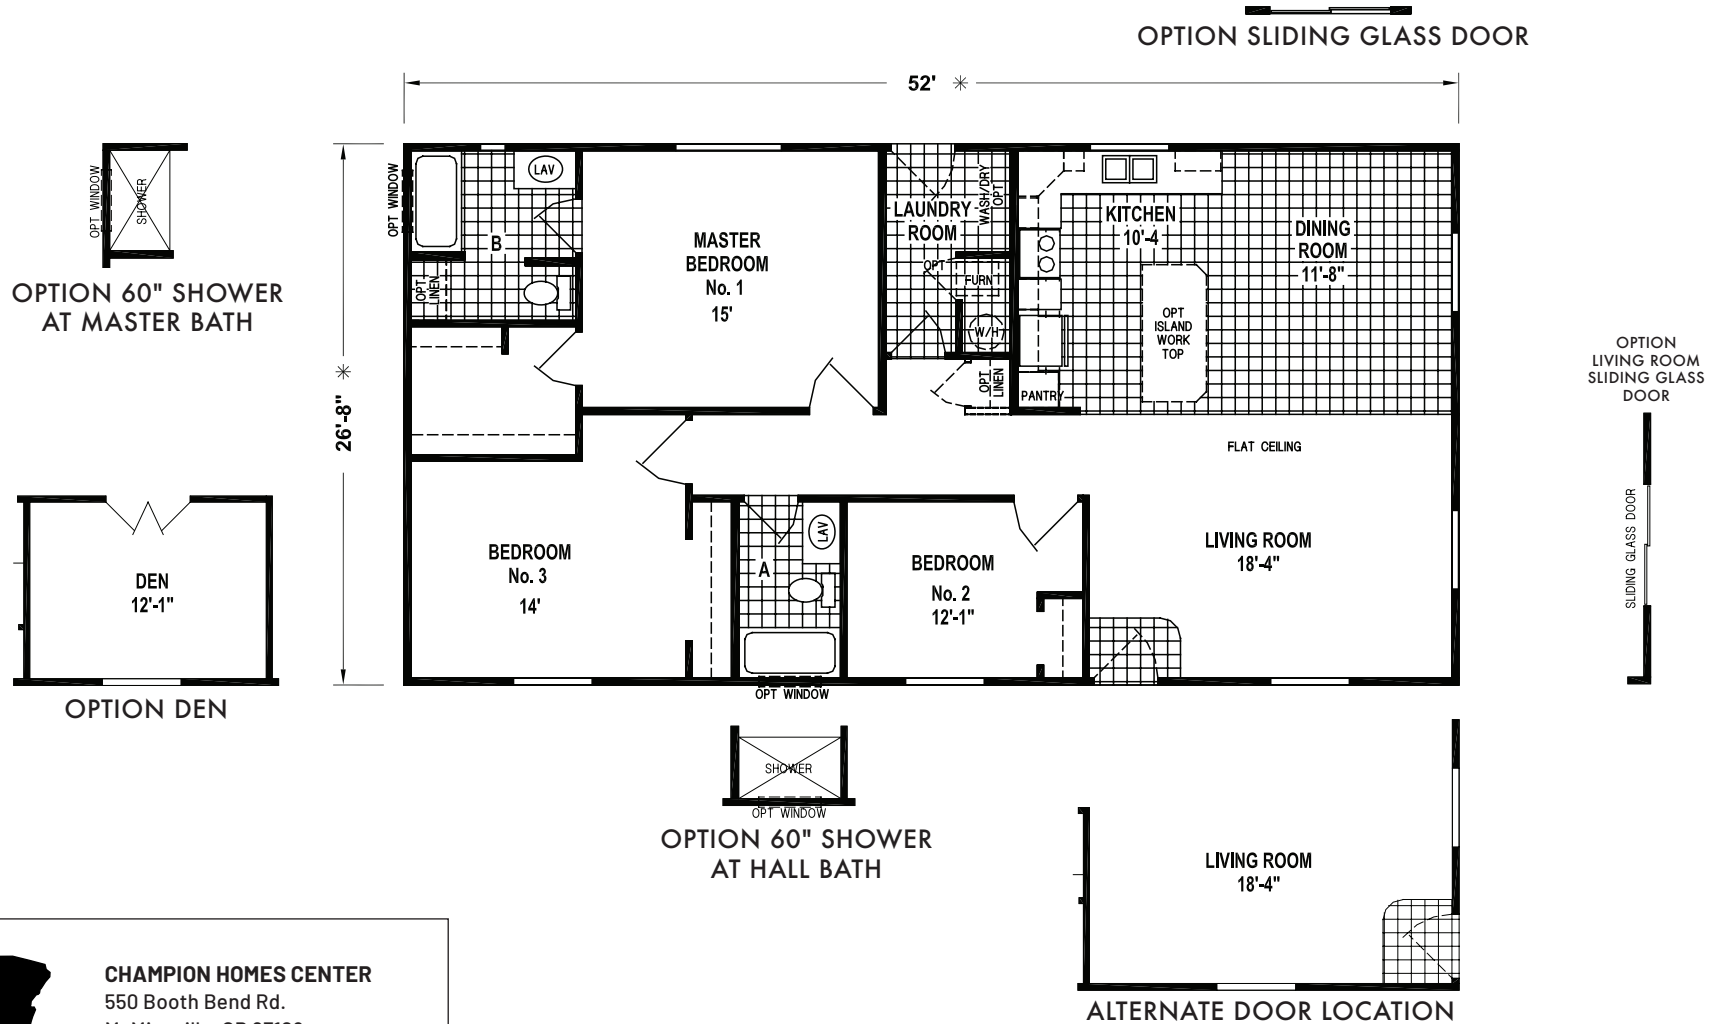

Emmett

Arlington Series

1,386 SQ. FT. (Approximate) 3 Bedroom, 2 Bath

Last Updated: 9-7-23

CHAMPION HOMES CENTER
550 Booth Bend Rd.
McMinnville, OR 97128

NorthWestFactoryDirectHomes.com | 1-800-645-4943

IMPORTANT: Champion Homes reserves the right to modify, cancel or substitute products or features of this event at any time without prior notice or obligation. Pictures and other promotional materials are representative and may depict or contain floor plans, square footages, elevations, options, upgrades, extra design features, decorations, floor coverings, specialty light fixtures, custom paint and wall coverings, window treatments, landscaping, sound and alarm systems, furnishings, appliances, and other designer/decorator features and amenities that are not included as part of the home and/or may not be available at all locations. Home, pricing and community information is subject to change, and homes to prior sale, at any time without notice or obligation. ©2023 Champion Homes. All rights reserved.