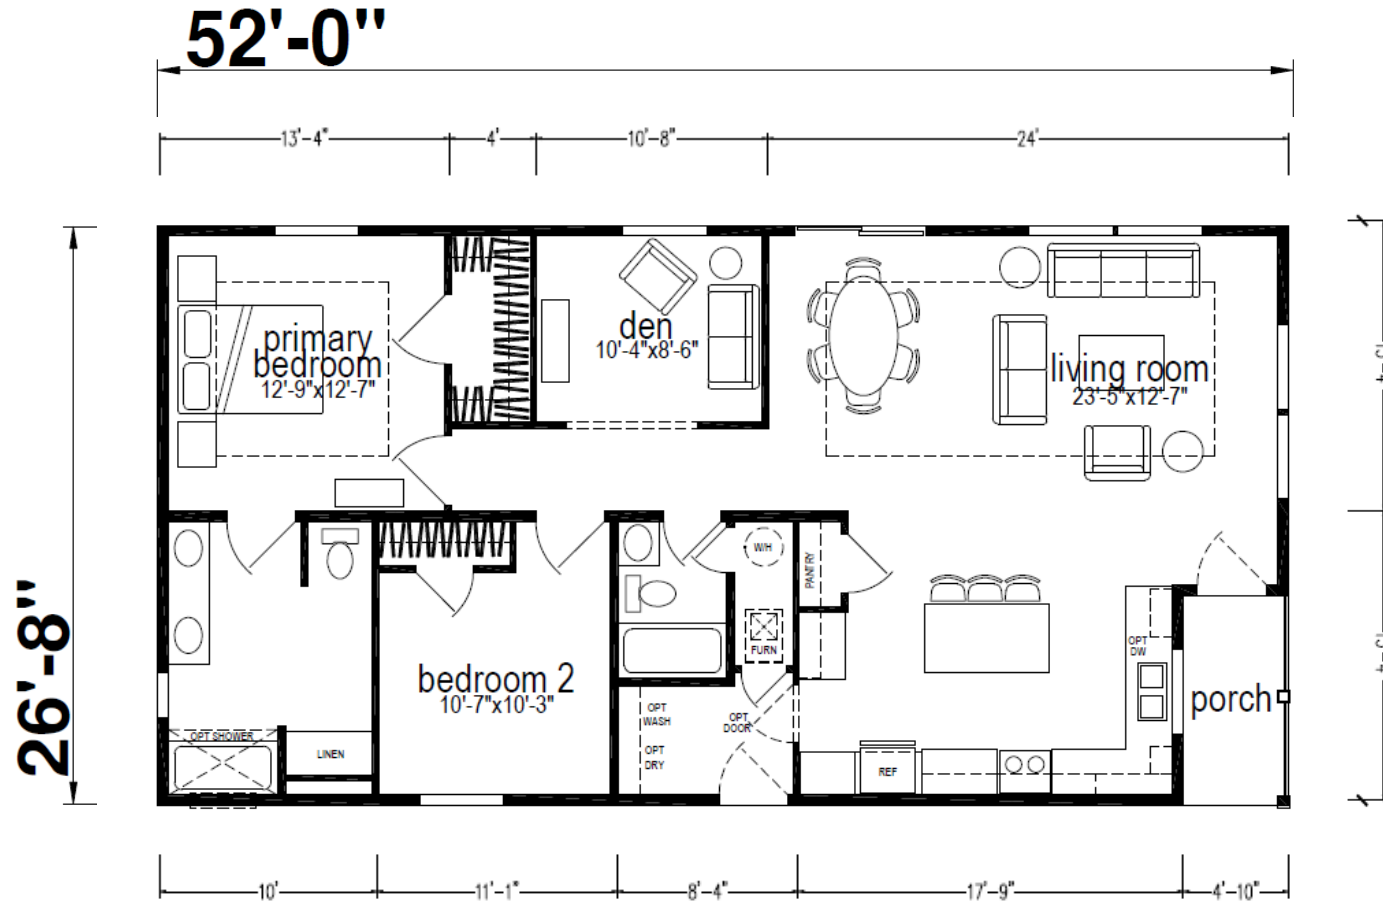

Halsey

Hillcrest Series

1,339 SQ. FT. (Approximate) 2 Bedroom, 2 Bath

Last Updated: 8-14-24

CHAMPION HOMES CENTER
550 Booth Bend Rd.
McMinnville, OR 97128

NorthWestFactoryDirectHomes.com | 1-800-645-4943

IMPORTANT: Champion Homes reserves the right to modify, cancel or substitute products or features of this event at any time without prior notice or obligation. Pictures and other promotional materials are representative and may depict or contain floor plans, square footages, elevations, options, upgrades, extra design features, decorations, floor coverings, specialty light fixtures, custom paint and wall coverings, window treatments, landscaping, sound and alarm systems, furnishings, appliances, and other designer/decorator features and amenities that are not included as part of the home and/or may not be available at all locations. Home, pricing and community information is subject to change, and homes to prior sale, at any time without notice or obligation. ©2020 Alta Cima Corp. All rights reserved.