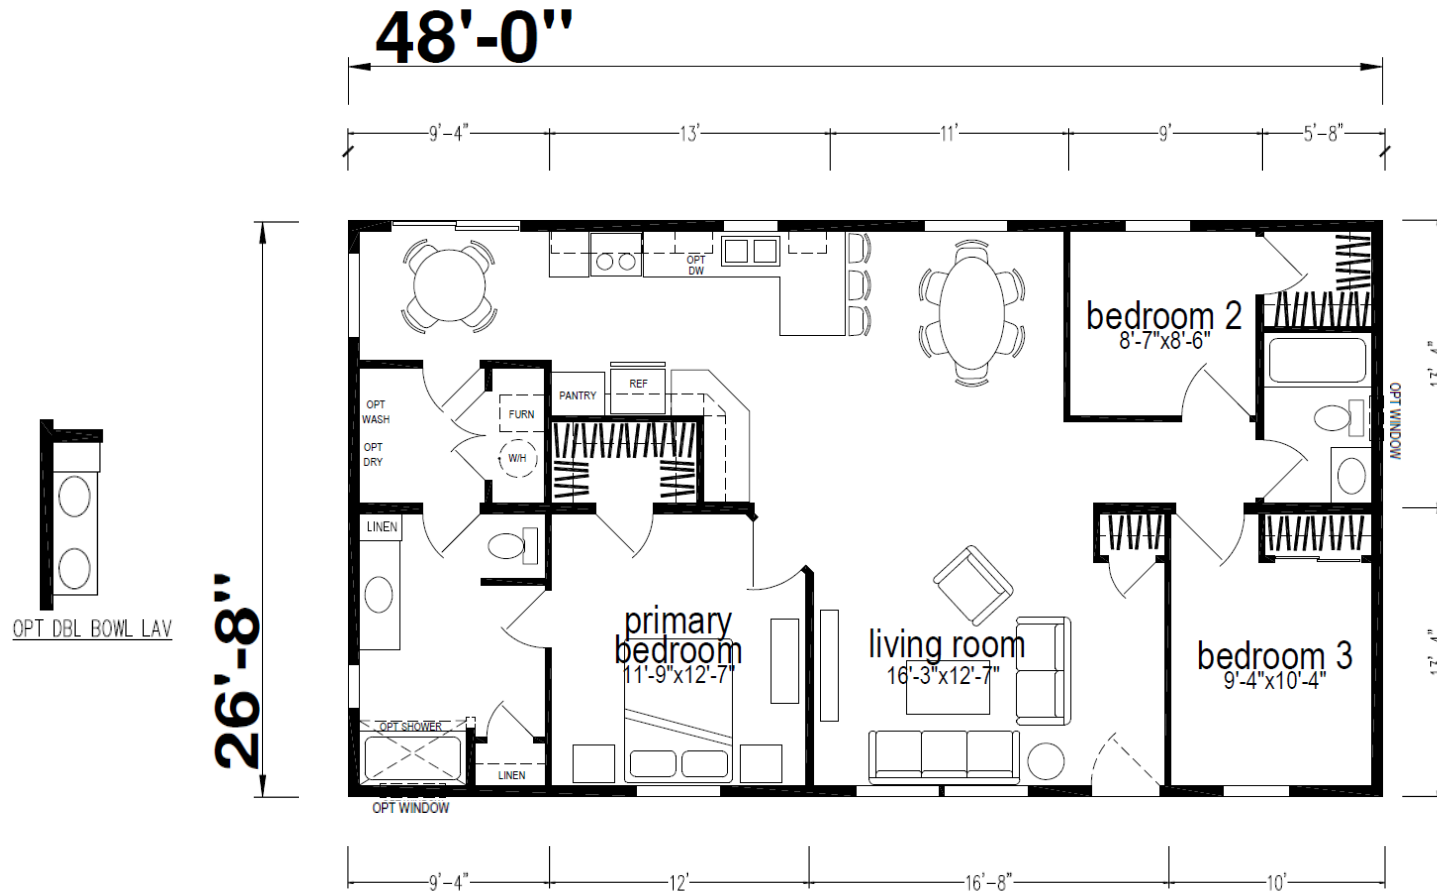

Haven 1

Ridgewood Series

1,280 SQ. FT. (Approximate) 3 Bedroom, 2 Bath

Last Updated: 8-27-24

CHAMPION HOMES CENTER
550 Booth Bend Rd.
McMinnville, OR 97128

NorthWestFactoryDirectHomes.com | 1-800-645-4943

IMPORTANT: Champion Homes reserves the right to modify, cancel or substitute products or features of this event at any time without prior notice or obligation. Pictures and other promotional materials are representative and may depict or contain floor plans, square footages, elevations, options, upgrades, extra design features, decorations, floor coverings, specialty light fixtures, custom paint and wall coverings, window treatments, landscaping, sound and alarm systems, furnishings, appliances, and other designer/decorator features and amenities that are not included as part of the home and/or may not be available at all locations. Home, pricing and community information is subject to change, and homes to prior sale, at any time without notice or obligation. ©2020 Alta Cima Corp. All rights reserved.