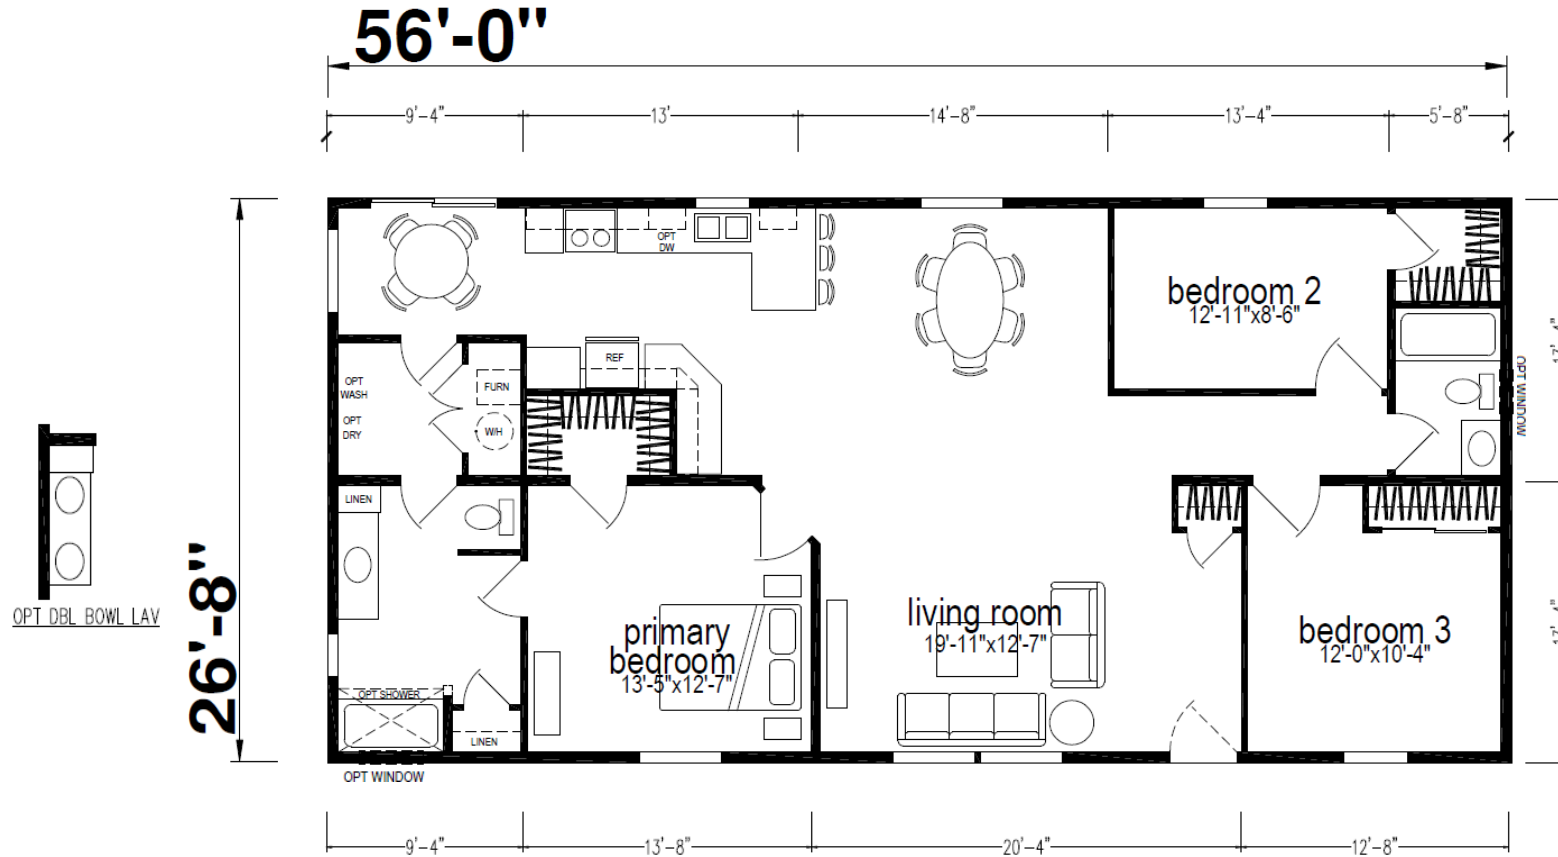

# Haven 3

Ridgewood Series

1,493 SQ. FT. (Approximate) 3 Bedroom, 2 Bath

Last Updated: 8-27-24

**CHAMPION HOMES CENTER**  
550 Booth Bend Rd.  
McMinnville, OR 97128

**NorthWestFactoryDirectHomes.com | 1-800-645-4943**