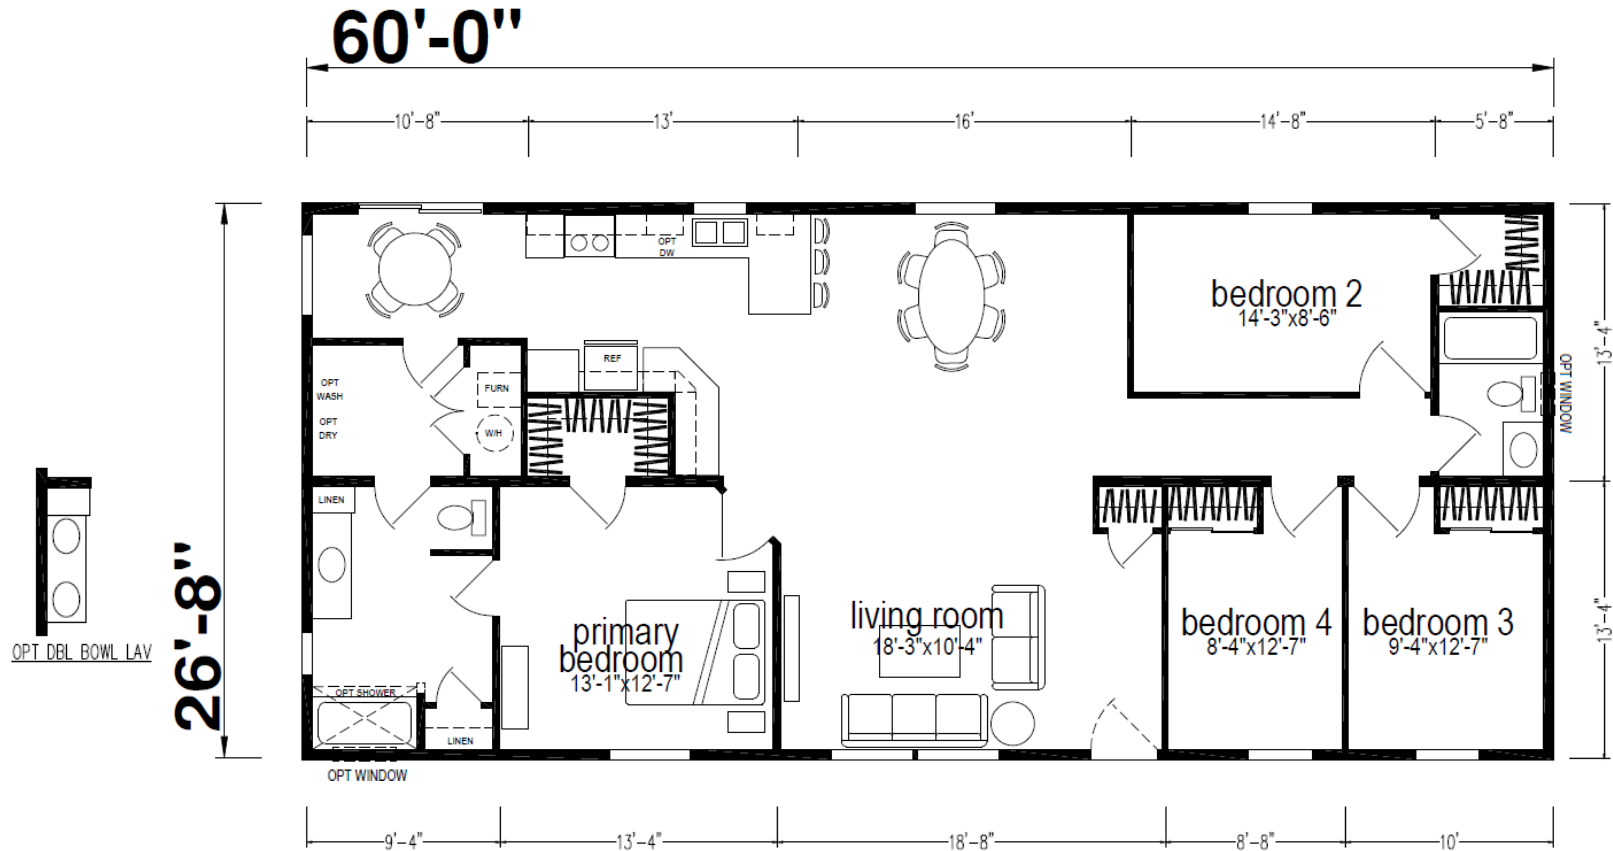

Haven 4

Ridgewood Series

1,600 SQ. FT. (Approximate) 4 Bedroom, 2 Bath

Last Updated: 8-27-24

CHAMPION HOMES CENTER
550 Booth Bend Rd.
McMinnville, OR 97128

NorthWestFactoryDirectHomes.com | 1-800-645-4943

IMPORTANT: Champion Homes reserves the right to modify, cancel or substitute products or features of this event at any time without prior notice or obligation. Pictures and other promotional materials are representative and may depict or contain floor plans, square footages, elevations, options, upgrades, extra design features, decorations, floor coverings, specialty light fixtures, custom paint and wall coverings, window treatments, landscaping, sound and alarm systems, furnishings, appliances, and other designer/decorator features and amenities that are not included as part of the home and/or may not be available at all locations. Home, pricing and community information is subject to change, and homes to prior sale, at any time without notice or obligation. ©2020 Alta Cima Corp. All rights reserved.