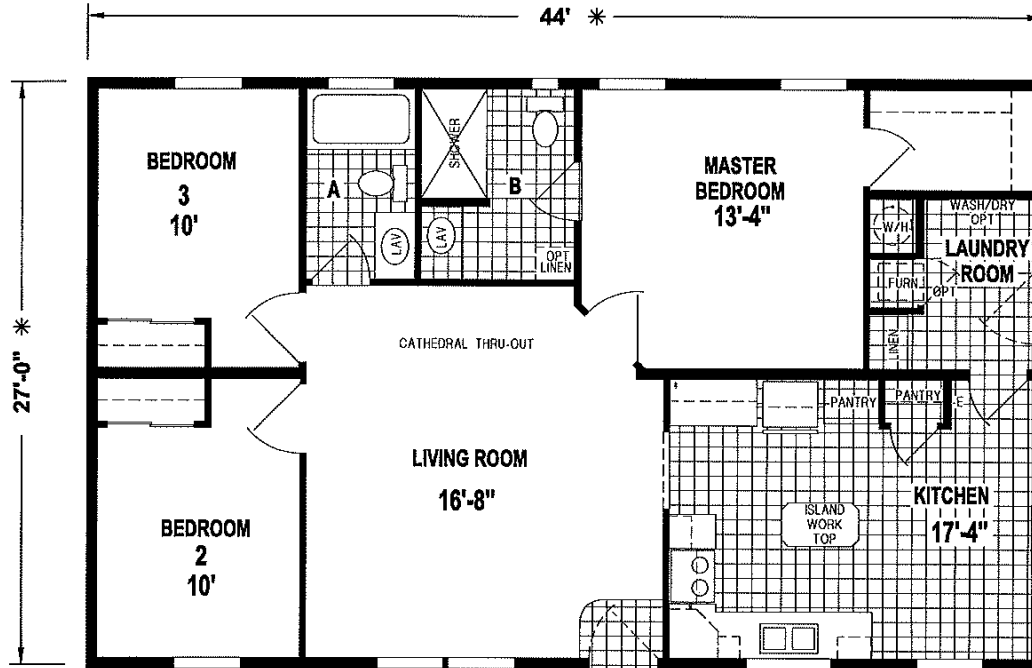

# Hines

Ramada Value Series

1,149 SQ. FT. (Approximate) 3 Bedroom, 2 Bath

Last Updated: 9-13-23

**CHAMPION HOMES CENTER**  
550 Booth Bend Rd.  
McMinnville, OR 97128

**NorthWestFactoryDirectHomes.com | 1-800-645-4943**