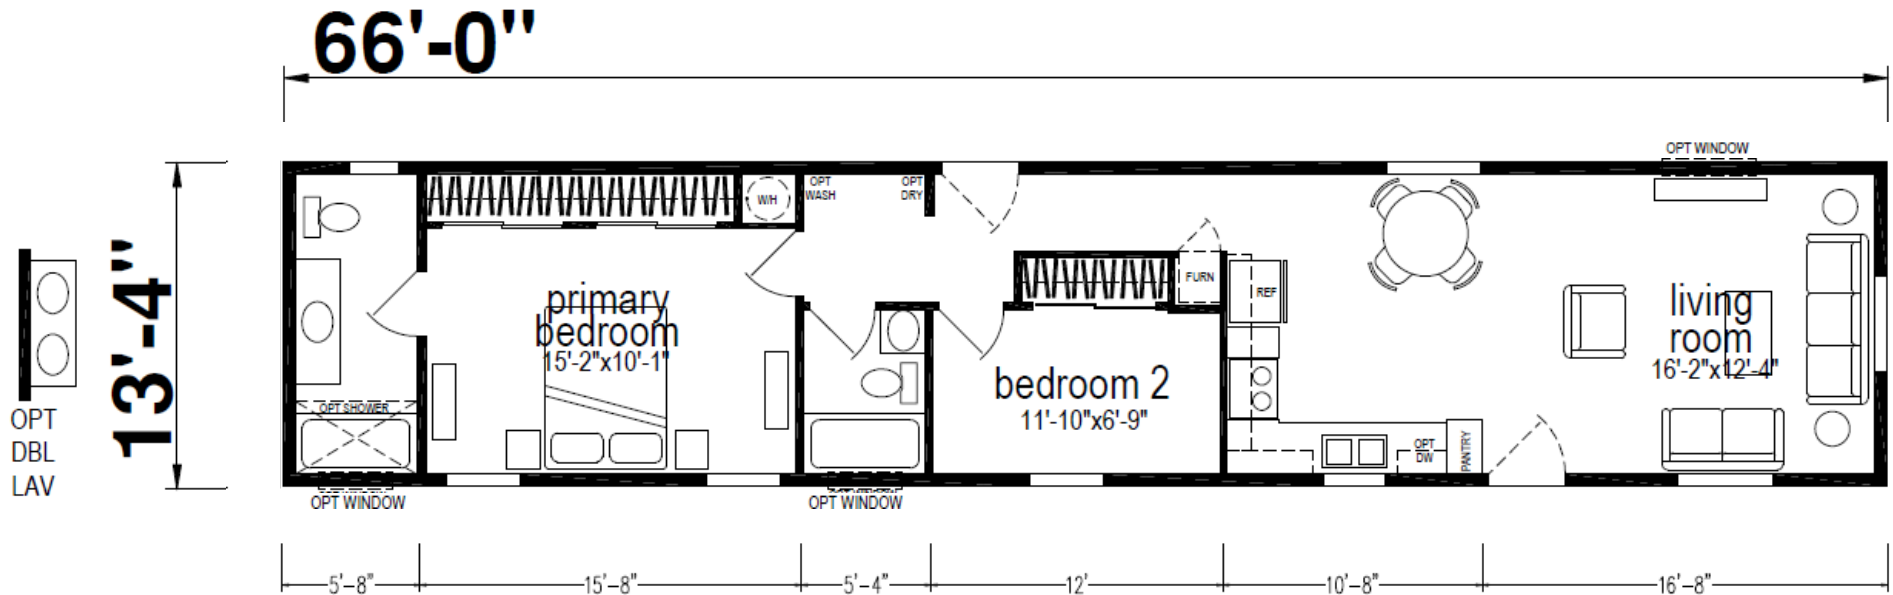

# Leflore

Ridgewood Series

880 SQ. FT. (Approximate) 2 Bedroom, 2 Bath

Last Updated: 8-14-24

**CHAMPION HOMES CENTER**  
550 Booth Bend Rd.  
McMinnville, OR 97128

**NorthWestFactoryDirectHomes.com | 1-800-645-4943**